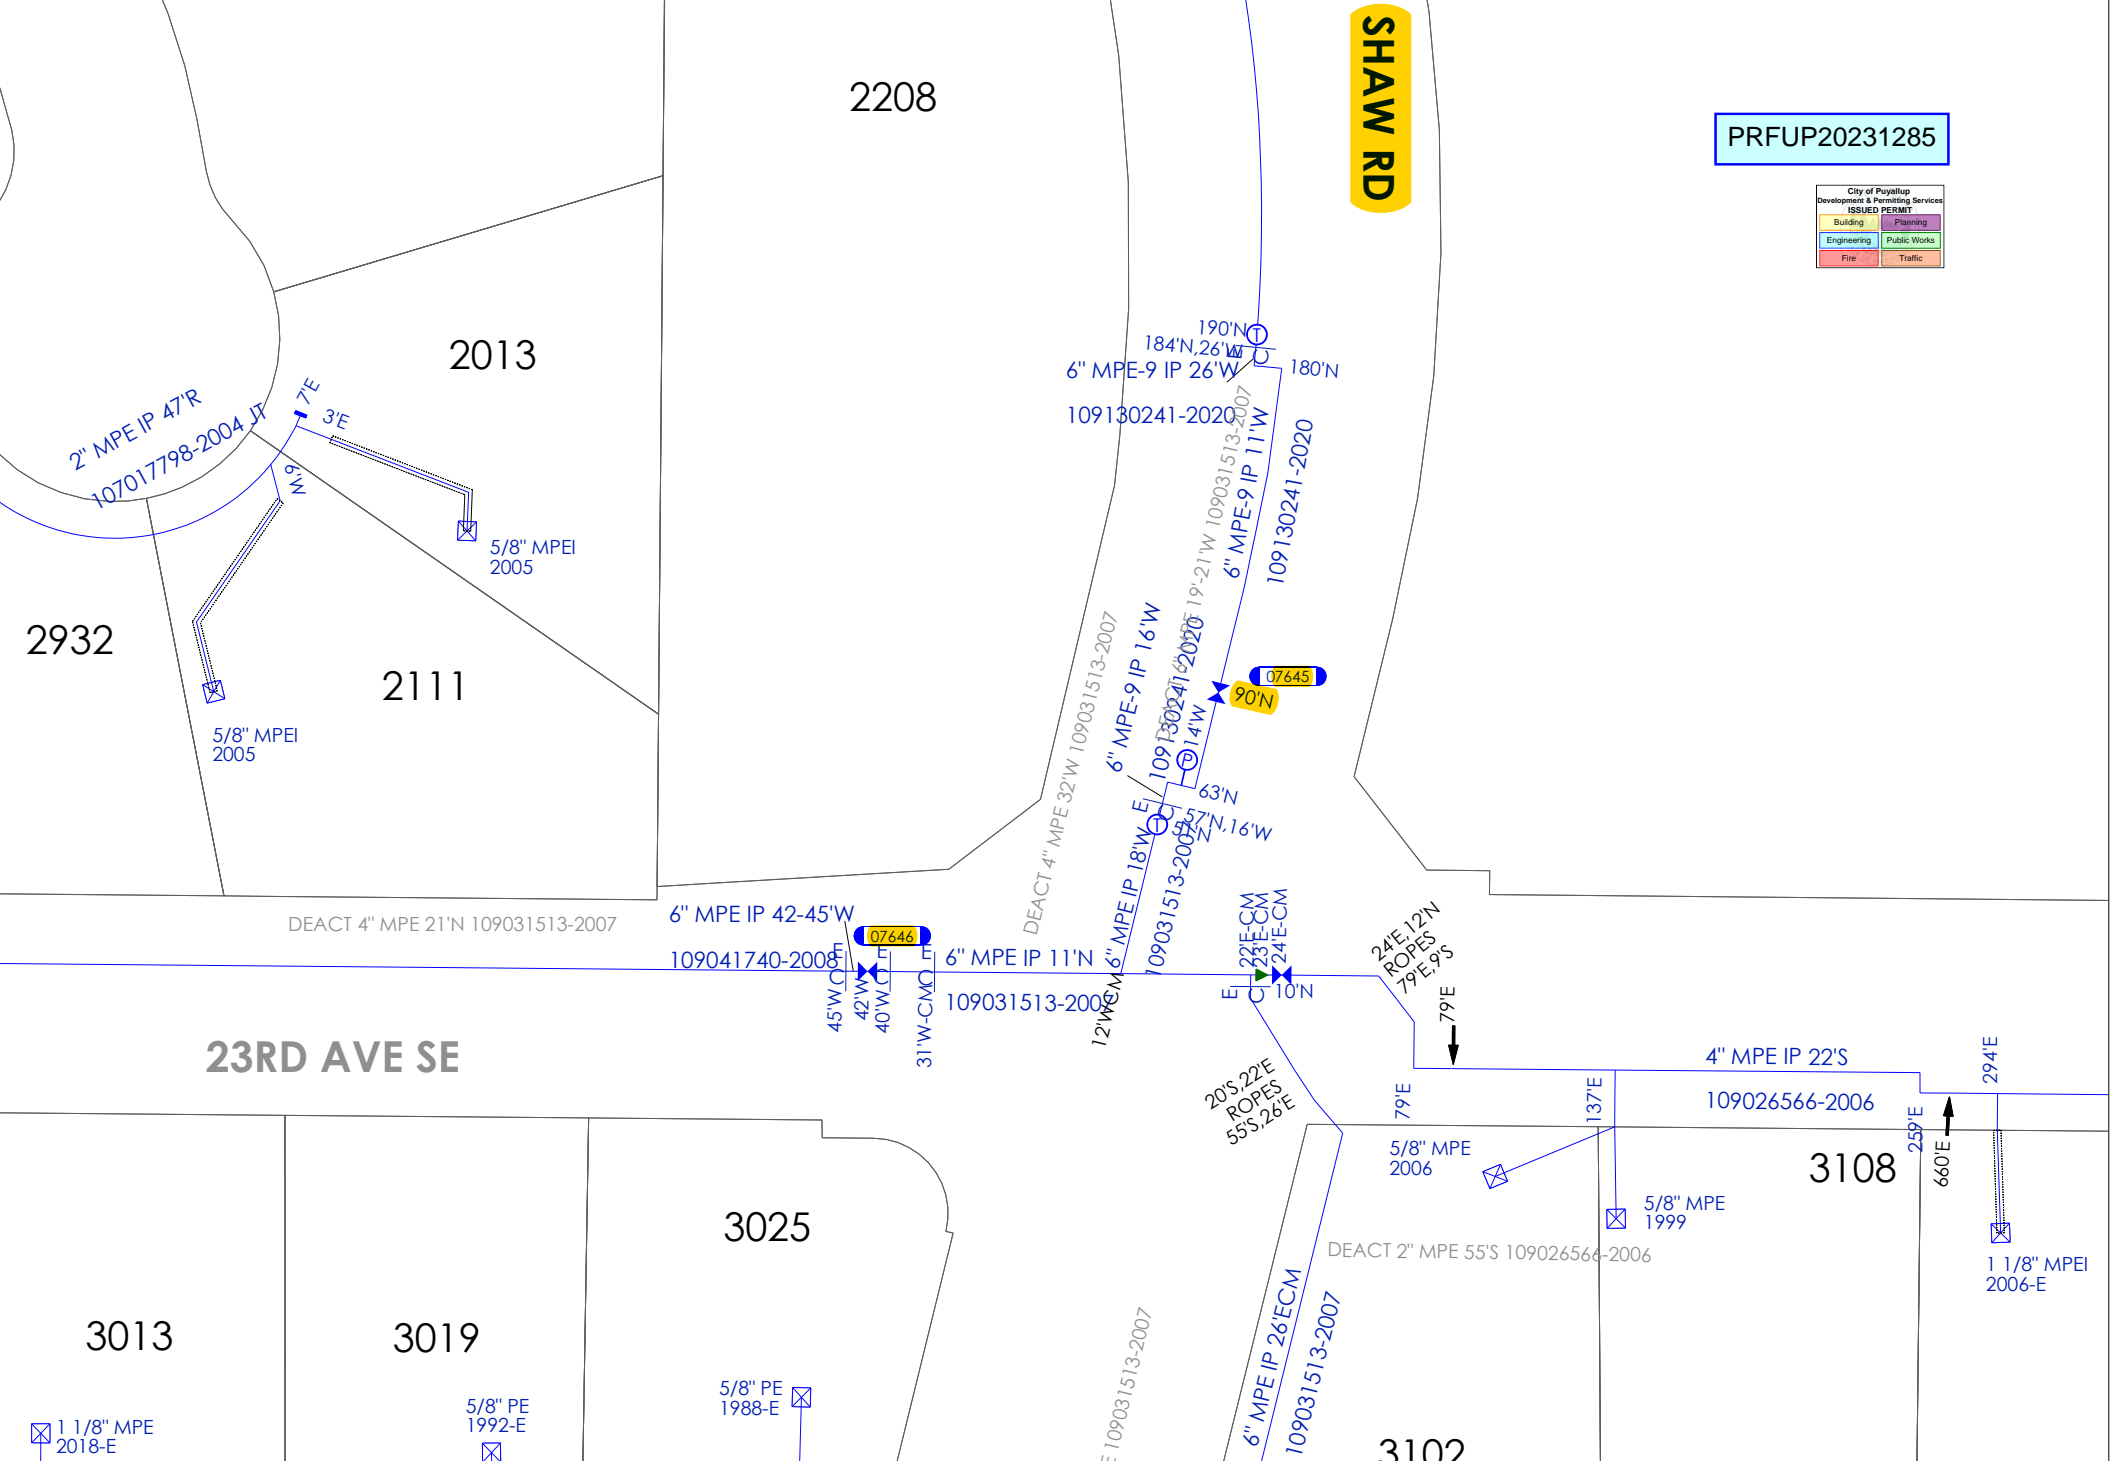

PRFUP20231285

SHAW RD

D1904E008, R2004E140, A2004E140
S248074, Q251077
08-29-2023

Scale 1:628
Lat\Long=47.1699, -122.253