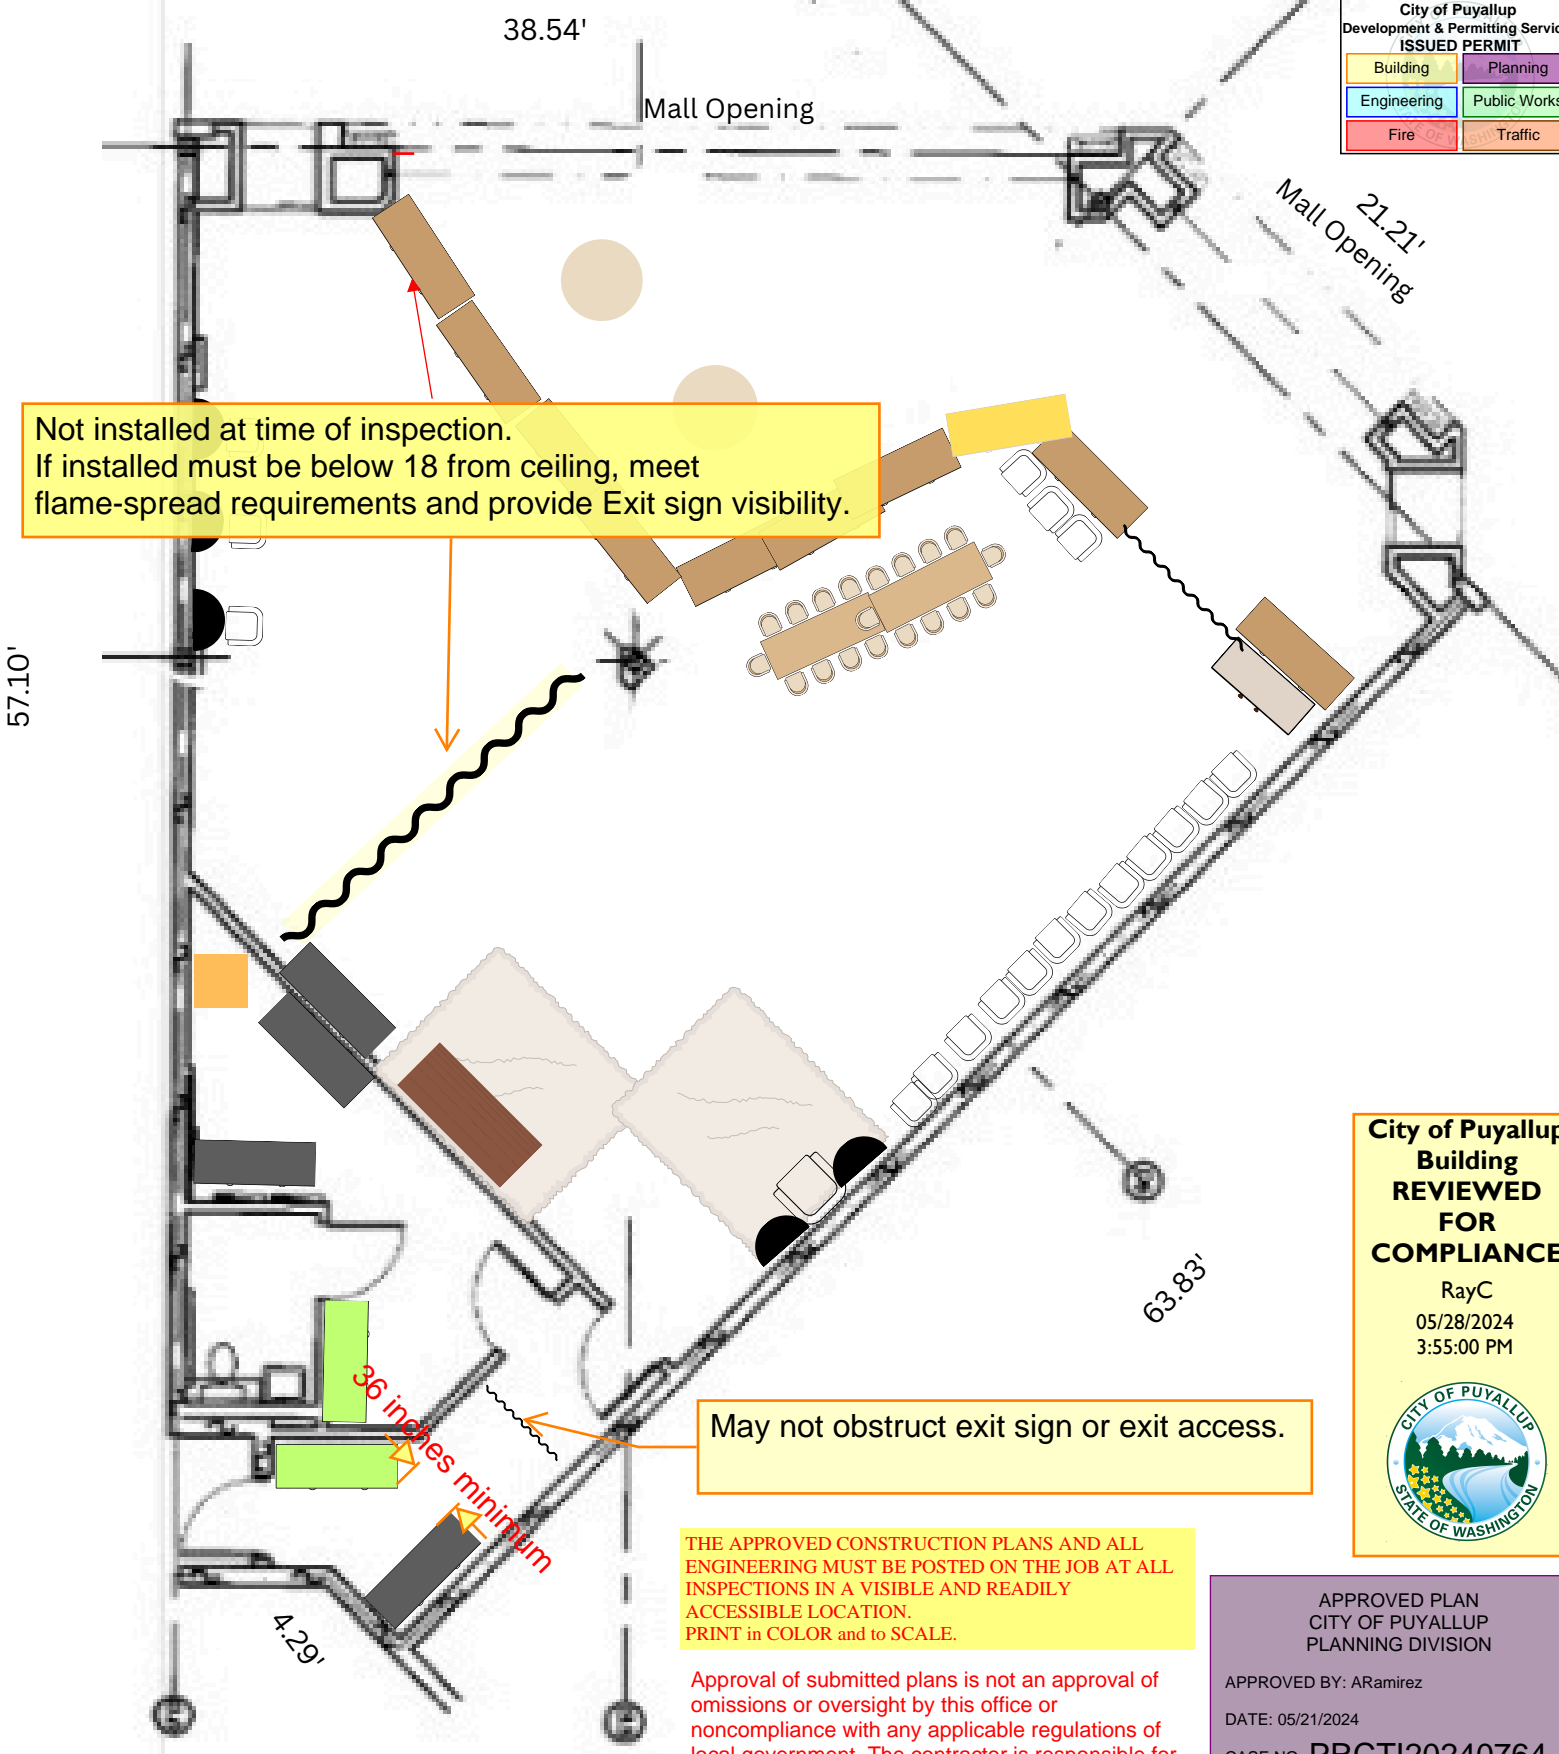

**Tea & Tiaras  
Princess Party Parlor**  
3500 S. Meridian Ave Puyallup WA 98373

- Key:**
- Merch. display shelves
  - Merch. display tables
  - Checkout/ register
  - Chairs
  - Tables
  - Tea party table and chairs
  - Storage shelves
  - Castle Play Area
  - Coffee Hutch
  - Curtains
  - Area Rug
  - Refrigerator
  - Small table

City of Puyallup  
Development & Permitting Services  
**ISSUED PERMIT**

Building	Planning
Engineering	Public Works
Fire	Traffic

Not installed at time of inspection.  
If installed must be below 18 from ceiling, meet flame-spread requirements and provide Exit sign visibility.

May not obstruct exit sign or exit access.

THE APPROVED CONSTRUCTION PLANS AND ALL ENGINEERING MUST BE POSTED ON THE JOB AT ALL INSPECTIONS IN A VISIBLE AND READILY ACCESSIBLE LOCATION.  
PRINT in COLOR and to SCALE.