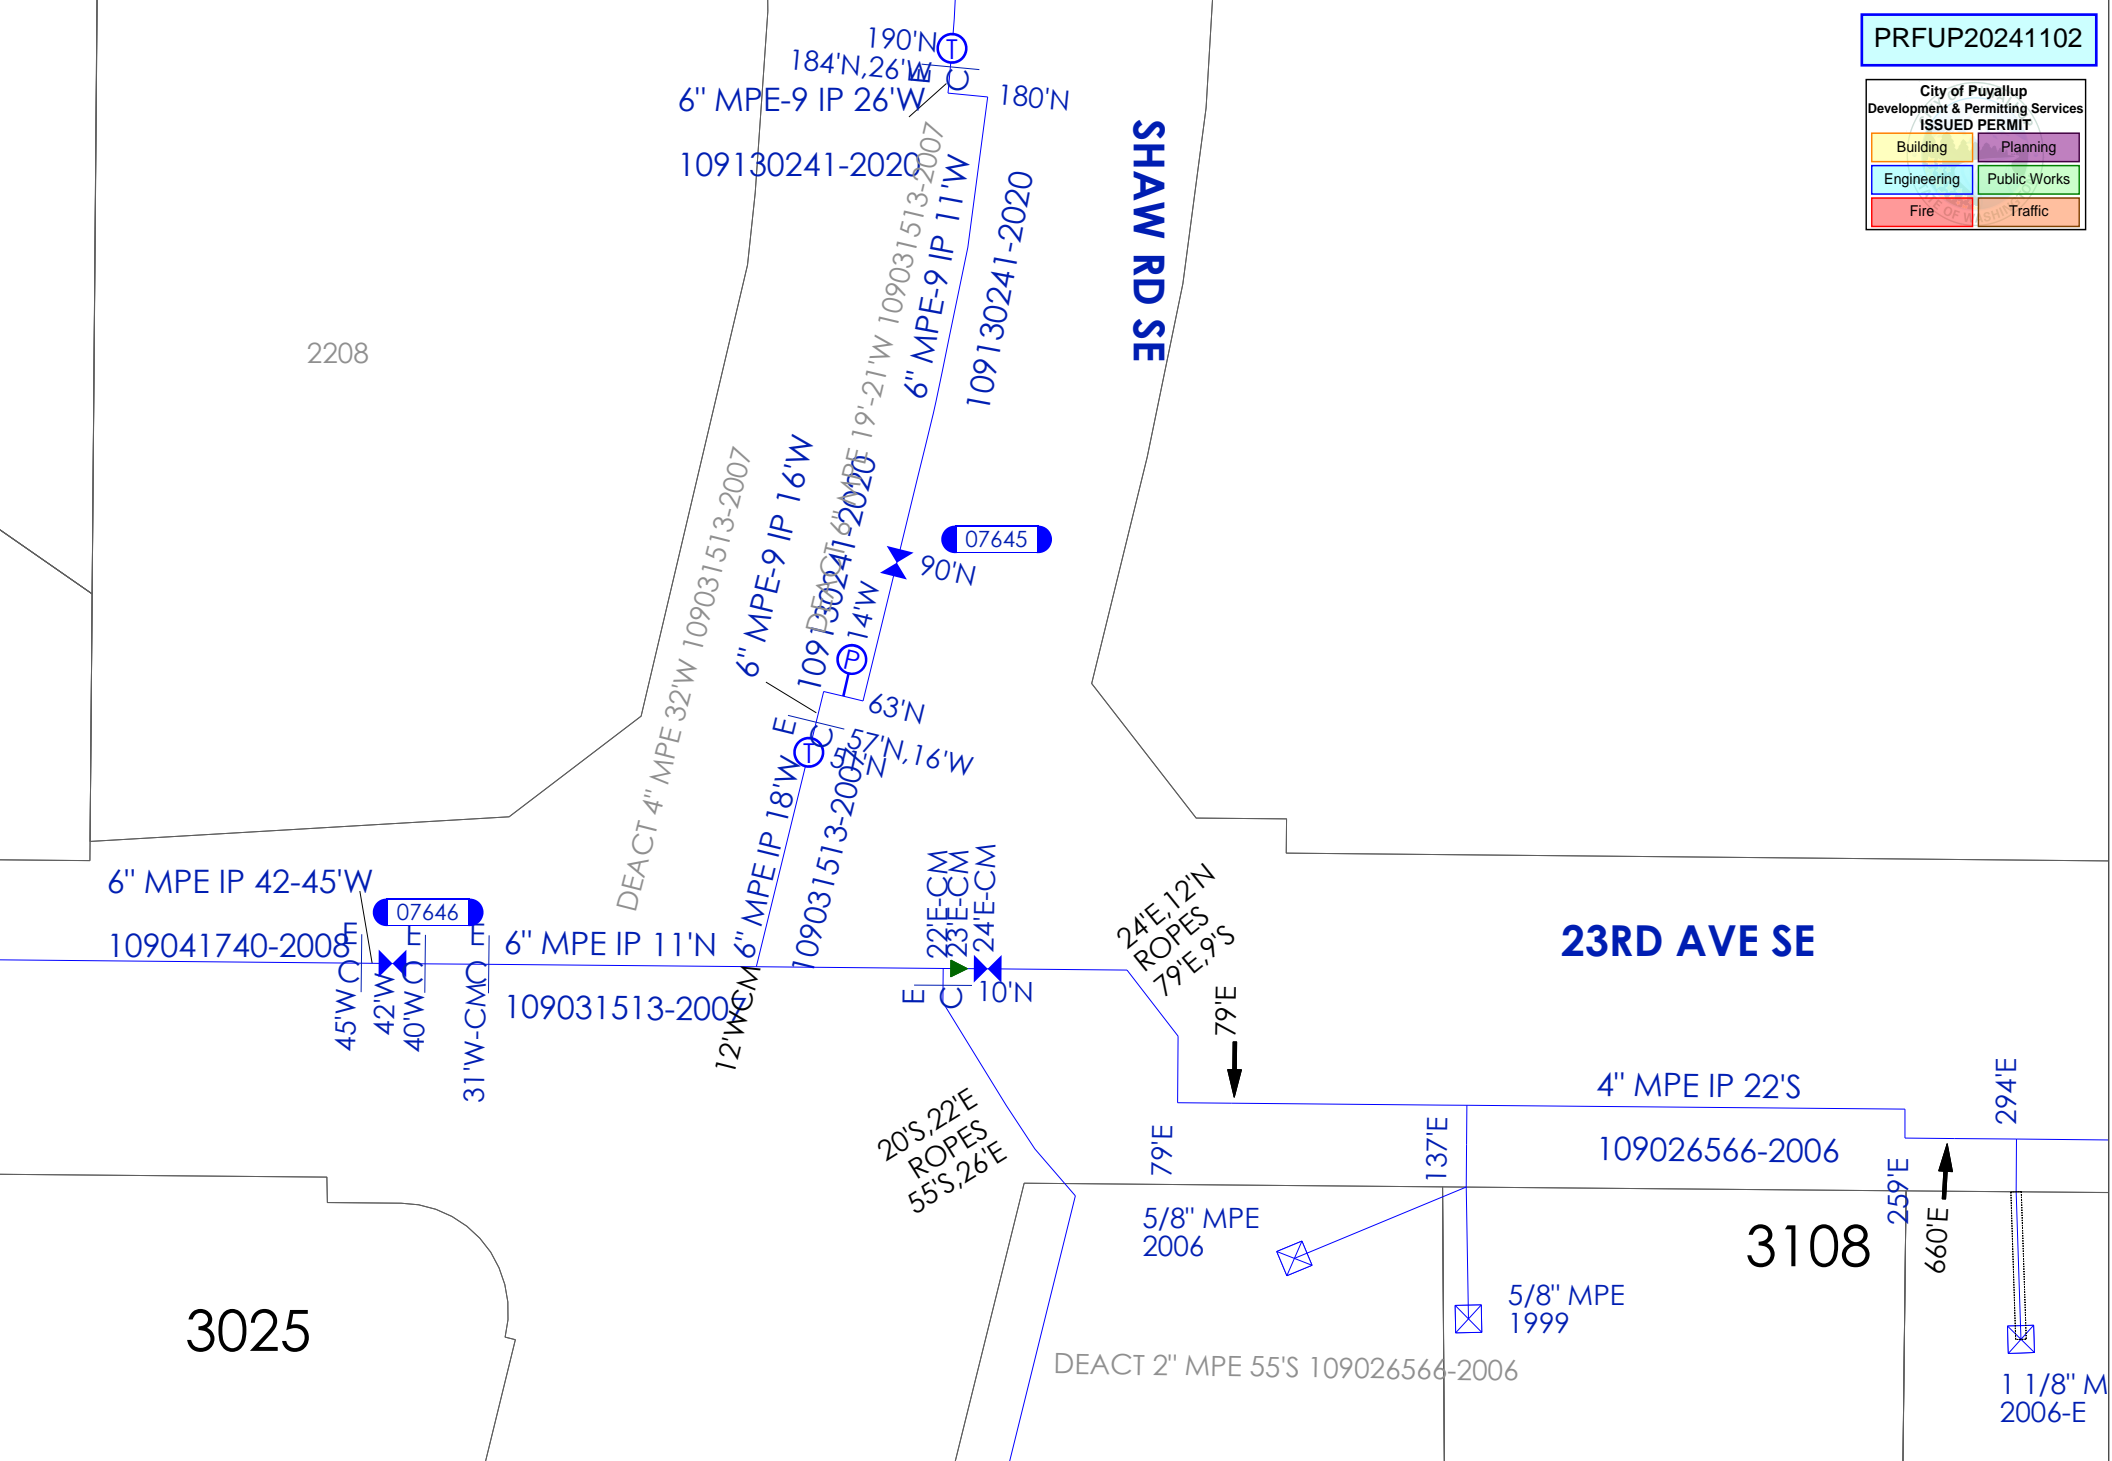

City of Puyallup Development & Permitting Services ISSUED PERMIT	
Building	Planning
Engineering	Public Works
Fire	Traffic

D1904E008, R2004E140, A2004E140
S248074, Q251077
06-03-2024

Scale 1:437
Lat\Long=47.1699, -122.2527