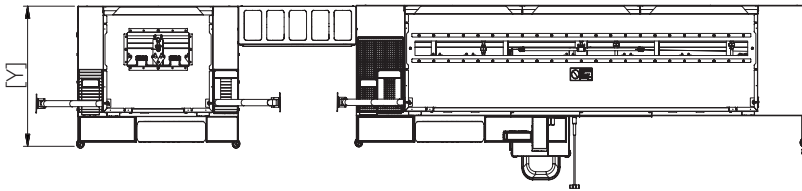

# HD GRILL WALL HOOD STATIONS

FRONT VIEW

SIDE VIEW

TOP VIEW

## DIMENSIONS

P/N	Width	Depth	Height
	mm (in)	mm (in)	mm (in)
FS01703, FS02074, FS01952, FS01712, FS01981, FS01955	4629.7 mm 182.27"	839.0 mm 33.00"	2718.9 mm 107.04"
FS01649, FS01679, FS01680, FS01681, FS01682, FS01683, FS01684, FS01685, FS01686, FS01736, FS01831, FS01832, FS01833, FS01834, FS02007, FS02008, FS02080, FS02084	5016.5 mm 197.50"	839.0 mm 33.00"	2718.9 mm 107.04"
FS01984	6042.6 mm 237.90"	839.0 mm 33.00"	2718.9 mm 107.04"