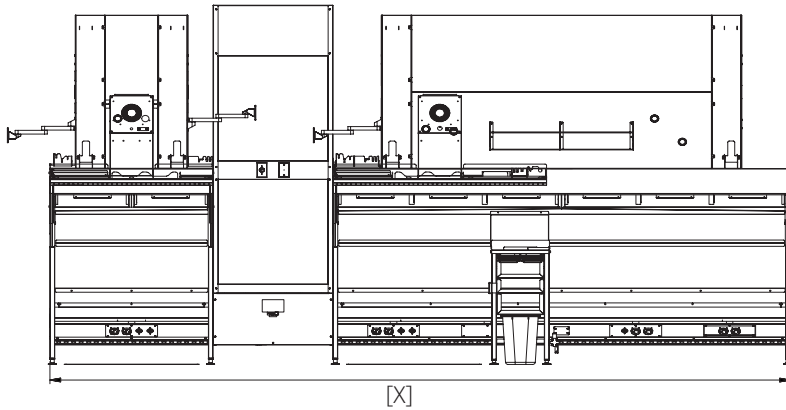

# HD GRILL WALL HOOD STATIONS

FRONT VIEW

SIDE VIEW

TOP VIEW

## DIMENSIONS

P/N	Width	Depth	Height
	mm (in)	mm (in)	mm (in)
FS01703, FS02074, FS01952, FS01712, FS01981, FS01955	4629.7 mm 182.27"	839.0 mm 33.00"	2718.9 mm 107.04"
FS01649, FS01679, FS01680, FS01681, FS01682, FS01683, FS01684, FS01685, FS01686, FS01736, FS01831, FS01832, FS01833, FS01834, FS02007, FS02008, FS02080, FS02084	5016.5 mm 197.50"	839.0 mm 33.00"	2718.9 mm 107.04"
FS01984	6042.6 mm 237.90"	839.0 mm 33.00"	2718.9 mm 107.04"