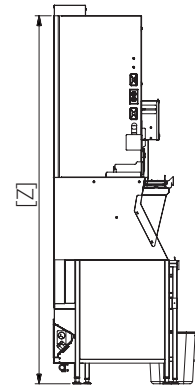

# HD GRILL WALL HOOD STATIONS

FRONT VIEW

SIDE VIEW

TOP VIEW

## DIMENSIONS

P/N	Width	Depth	Height
	mm (in)	mm (in)	mm (in)
FS01703, FS02074, FS01952, FS01712, FS01981, FS01955	4629.7 mm 182.27"	839.0 mm 33.00"	2718.9 mm 107.04"
FS01649, FS01679, FS01680, FS01681, FS01682, FS01683, FS01684, FS01685, FS01686, FS01736, FS01831, FS01832, FS01833, FS01834, FS02007, FS02008, FS02080, FS02084	5016.5 mm 197.50"	839.0 mm 33.00"	2718.9 mm 107.04"
FS01984	6042.6 mm 237.90"	839.0 mm 33.00"	2718.9 mm 107.04"