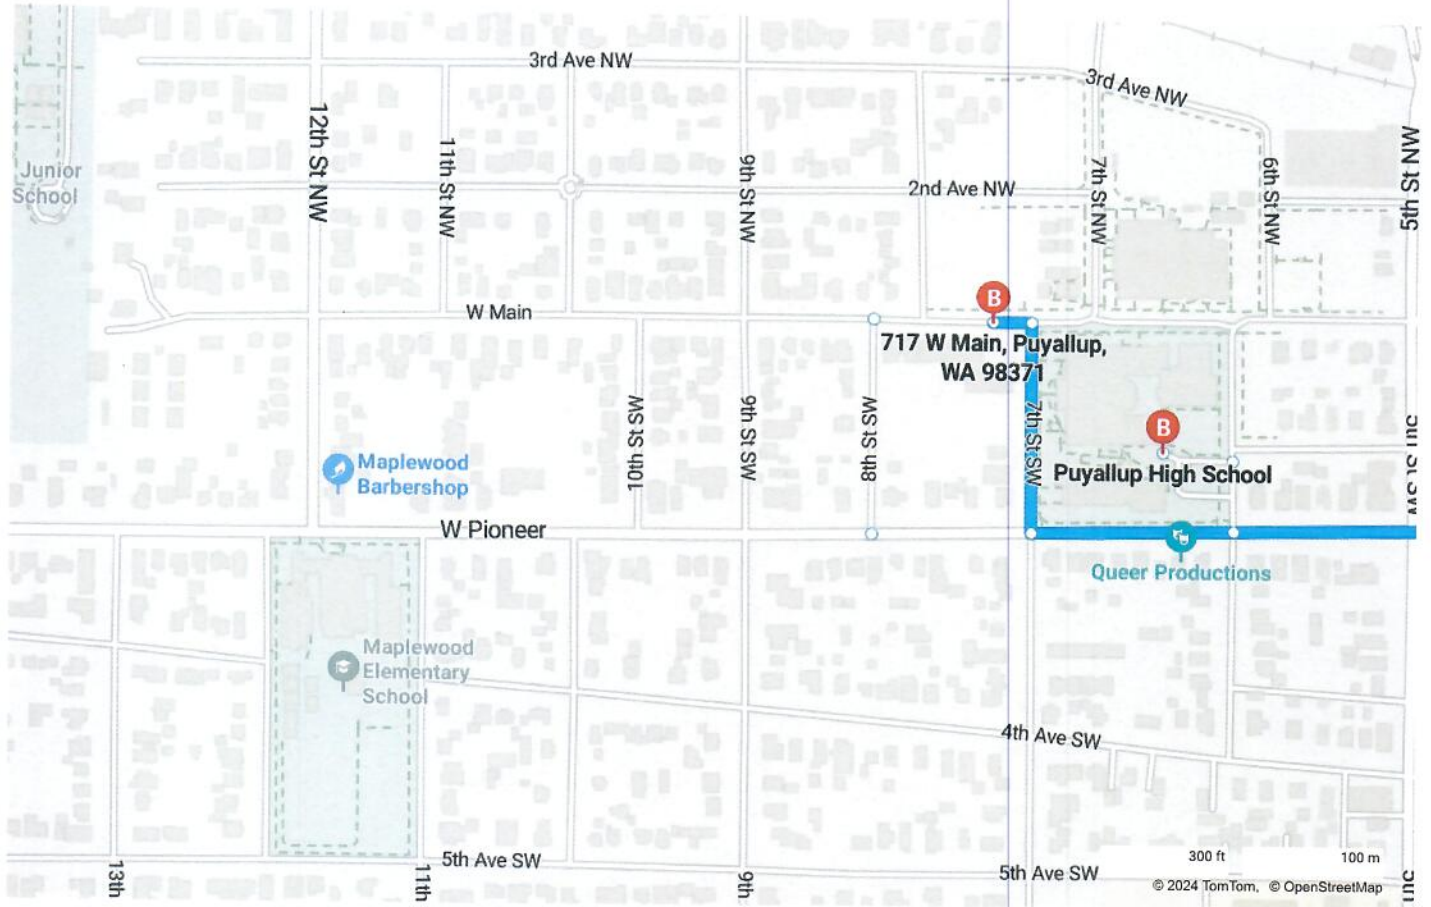

A 1550 Thornton Ave SW, Pacific, WA 98047
B 717 W Main, Puyallup, WA 98371

14 min , 7.0 miles
 Light traffic
 Via WA-167 S

A 1550 Thornton Ave SW, Pacific, WA 98047

↑	1. Head south on Thornton Ave SW toward 16th St E	305 ft
↶	2. Turn left onto 16th St E	0.2 mi
↷	3. Turn right onto 136th Ave E	0.5 mi
↷	4. Turn right onto 24th St E Shell on the corner	0.3 mi
↶	5. Turn left onto W Valley Hwy E toward Puyallup / Tacoma	0.2 mi
167	6. Take the ramp on the left and follow signs for WA-167 South	3.1 mi
512	7. Take the ramp on the right for WA-161 South / WA-512 West and head toward Olympia / Puyallup	1.4 mi
↷	8. Take the ramp on the right for E Pioneer and head toward Pioneer Ave	0.3 mi
↶	9. Turn left onto E Pioneer toward Meeker Mansion / Puyallup	0.4 mi
↑	10. Road name changes to W Pioneer	0.4 mi
↷	11. Turn right onto 7th St SW	495 ft
↶	12. Turn left onto W Main	89 ft
	13. Arrive at W Main The last intersection before your destination is 7th St SW If you reach 8th St NW, you've gone too far	

B 717 W Main, Puyallup, WA 98371

A 1550 Thornton Ave SW, Pacific, WA 98047

B 717 W Main, Puyallup, WA 98371

These directions are subject to the Microsoft® Service Agreement and are for informational purposes only. No guarantee is made regarding their completeness or accuracy. Construction projects, traffic, or other events may cause actual conditions to differ from these results. Map and traffic data © 2024 TomTom.