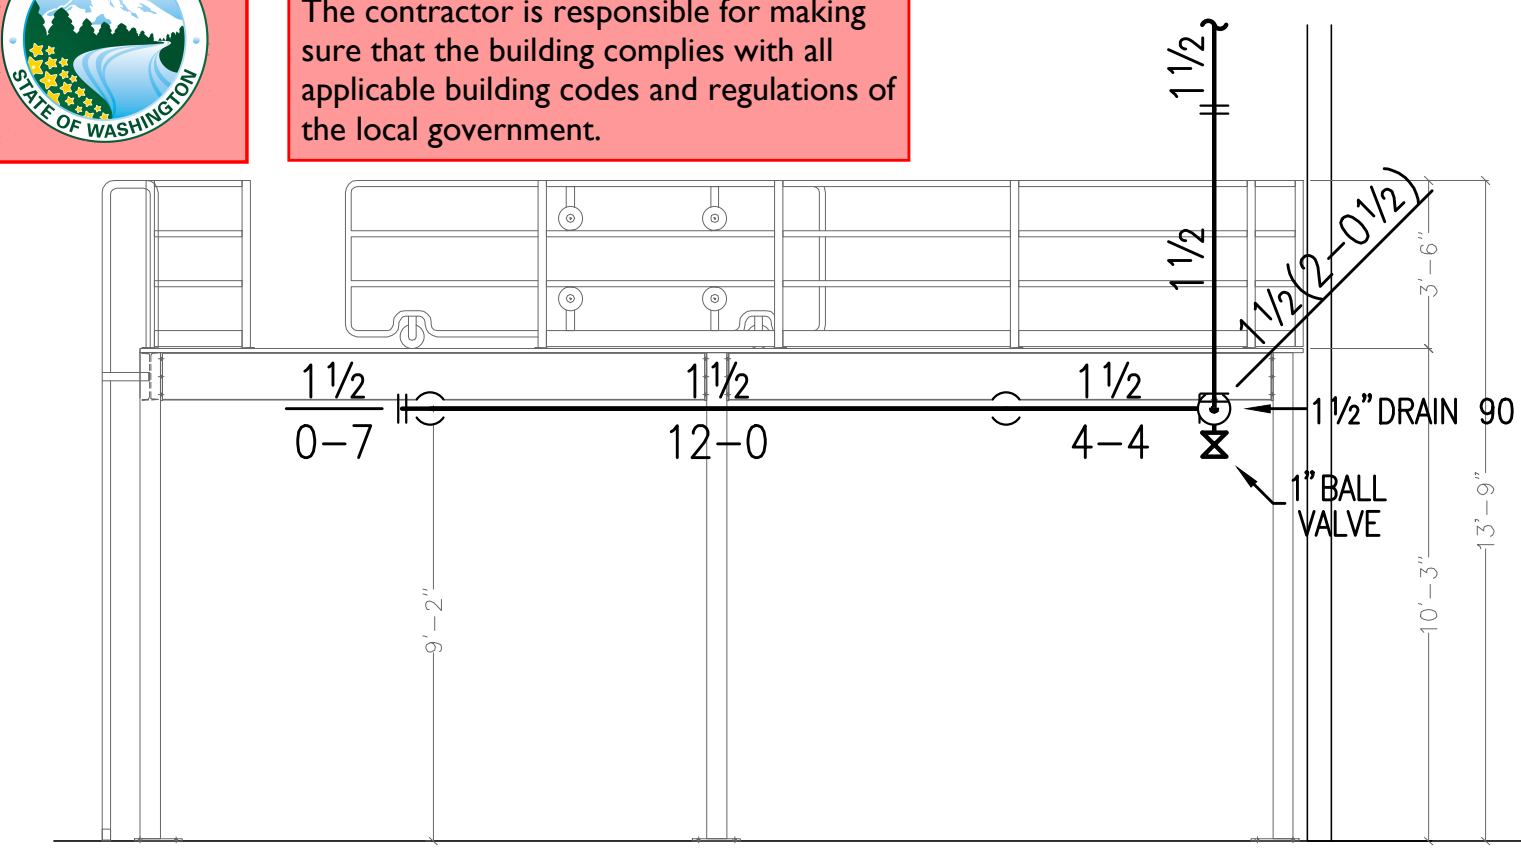

City of Puyallup
Fire
REVIEWED
FOR
COMPLIANCE

DDrake
12/10/2024
9:26:11 AM

THE APPROVED CONSTRUCTION PLANS AND ALL ENGINEERING MUST BE POSTED ON THE JOB AT ALL INSPECTIONS IN A VISIBLE AND READILY ACCESSIBLE LOCATION.

Approval of submitted plans is not an approval of omissions or oversight by this office or noncompliance with any applicable regulations of local government. The contractor is responsible for making sure that the building complies with all applicable building codes and regulations of the local government.

MEZANINE SECTION VIEW
SCALE: 1/4"=1'-0"

GENERAL NOTES

1. ----- DENOTES EXISTING FIRE SPRINKLER PIPING.
2. - - - - - DENOTES NEW FIRE SPRINKLER PIPING.
3. ∞ DENOTES EXISTING ESFR FIRE SPRINKLER TO REMAIN.
4. ∞∞ DENOTES EXISTING ESFR FIRE SPRINKLER TO BE RELOCATED OR REMOVED.