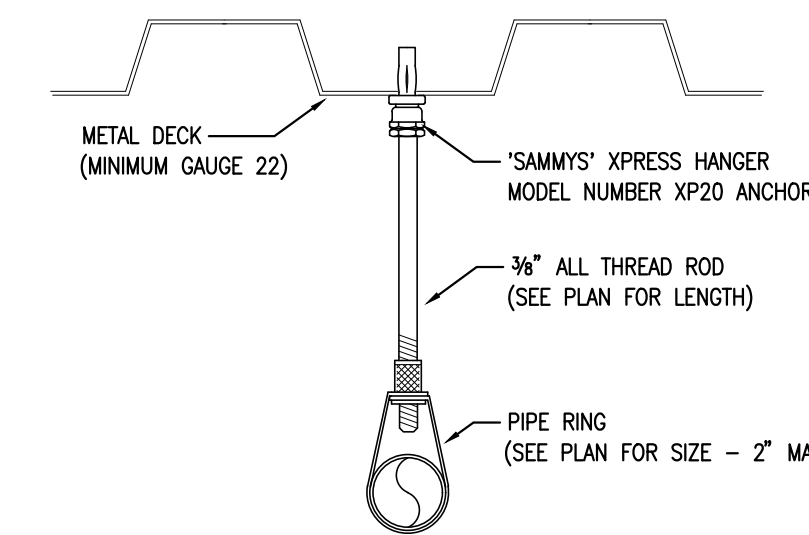

'SAMMY'S X-RESS' X' HANGER DETAIL

SCALE: NTS

Reviewed for Fire Code Compliance
By David Drake
Building Permit No. F-21-0126
Date of Approval 12/16/2021

THE APPROVED CONSTRUCTION PLANS AND ALL ENGINEERING MUST BE POSTED ON THE JOB AT ALL INSPECTIONS IN A VISIBLE AND READILY ACCESSIBLE LOCATION.

Approval of submitted plans is not an approval of omissions or oversight by this office or noncompliance with any applicable regulations of local government. The contractor is responsible for making sure that the building complies with all applicable building codes and regulations of the local government.

GENERAL NOTES

1. - - - - - DENOTES EXISTING FIRE SPRINKLER PIPING.
2. - - - - - DENOTES NEW FIRE SPRINKLER PIPING.
3. ● DENOTES EXISTING PENDENT FIRE SPRINKLER TO REMAIN.