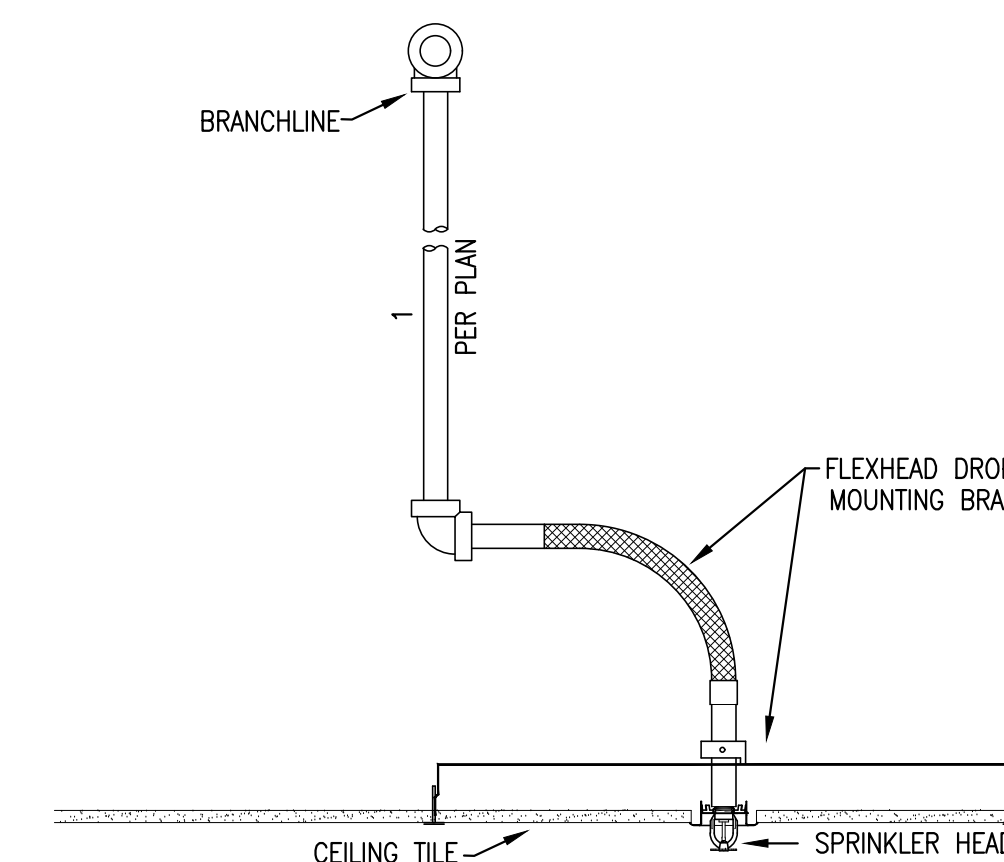

SCOPE OF WORK

ADD AND RELOCATE FIRE SPRINKLERS FOR T.I. WALLS AND CEILINGS.

"FLEXHEAD" ELBOW DROP DETAIL

HANGER LEGEND	
A	"U" HOOK
B	COACH SCREW ROD
D	BM. CLAMP W/ "STRAP
E	EYELET
F	FLUSH SHELL
G	CEILING FLANGE
H	SIDE BEAM BRACKET
K	SHORT CLIP
M	ALL THREAD ROD
N	TOGGLE NUT
P	POWDER DRIVEN STUD
R	EXPANSION BOLT
S	PIPE SPIKE
T	
U	
V	
W	
X	
Y	
Z