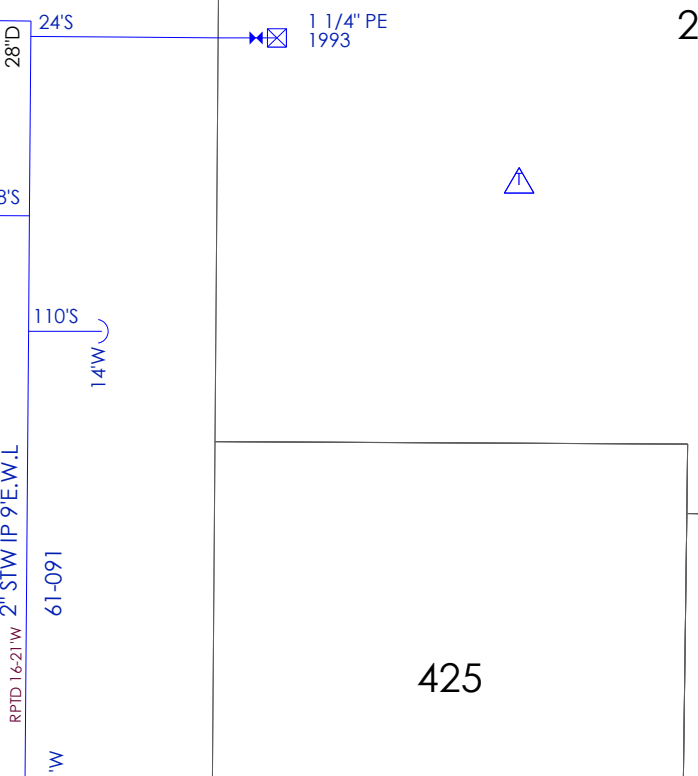

APPROVED

6TH ST NW

5TH ST NW

2ND AVE NW

D2004E112, D2004E104, R2004E109, A2004E109
S248068, Q248073
12-03-2021

Scale 1:627

Lat\Long=47.1925, -122.2995