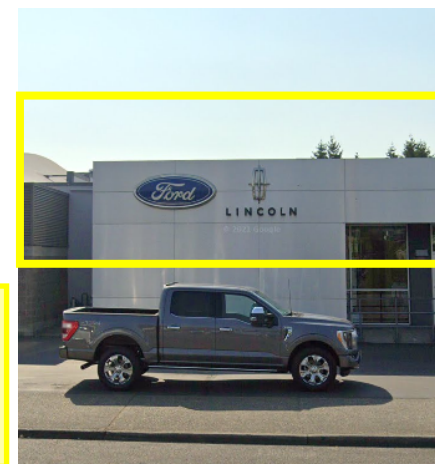

REMOVING EXISTING FORD AND LICOLN SIGN

Reviewed 3/2/2022 DL Subject to field inspectors approvals.

PRSG20220118

Dealer Code #:	F74205	Dealership Name:	Korum Ford	File Name:	Korum Ford F74205_ELEV	Approved by:	Name _____		
	City, State:	Puyallup, WA	Scale:	Elevations: 1/16"=1' (11x17 paper) Signs: 1/4"=1'	Date:	Date _____			
	Date:	10/13/21	Drawn by:	M. Folden	Rev 1:	Rev 2:	Rev 3:	Rev 4:	Sheet No. 1