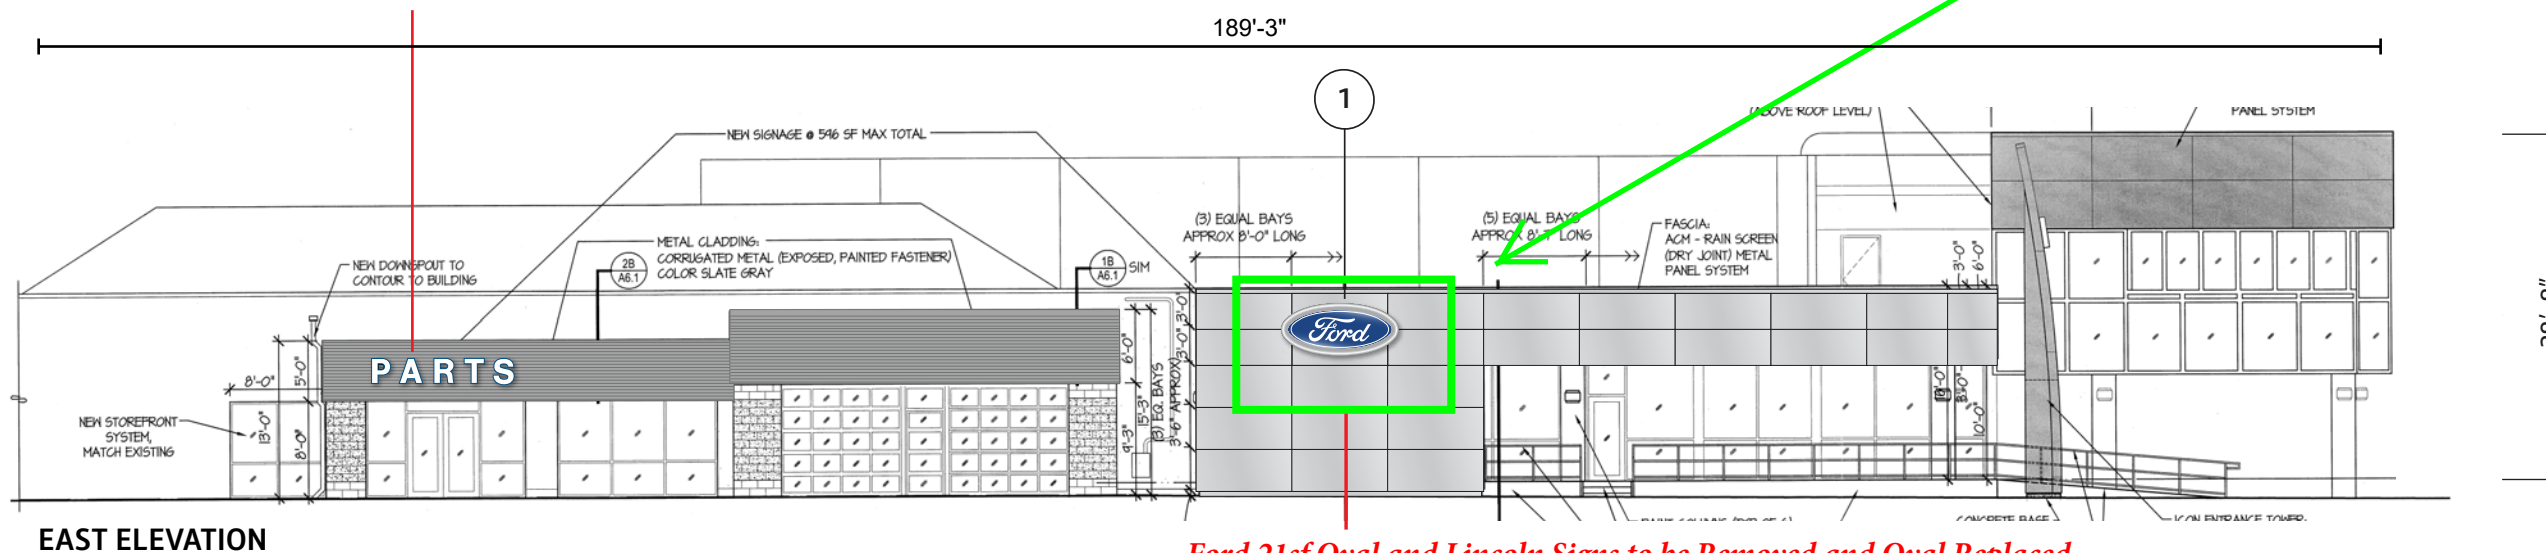

# INSTALLING NEW 31' SQ FT FORD LOGO

ATTACHING SIGN TO PANELS WITH (12) 1/4x1/3" tapcon fastener

*Ford 21sf Oval and Lincoln Signs to be Removed and Oval Replaced*

APPROVED PLAN  
CITY OF PUYALLUP  
PLANNING DIVISION