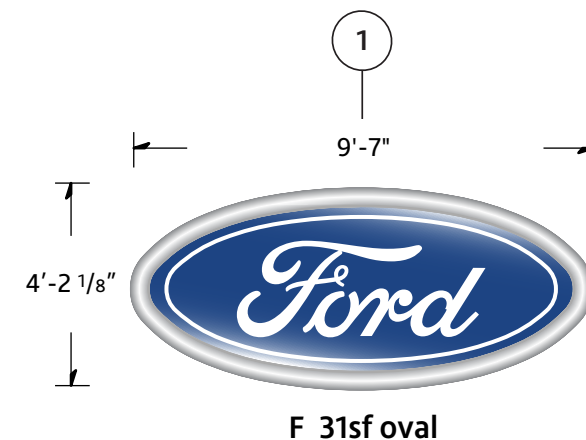

# INSTALLING NEW 31' SQ FT FORD LOGO

ATTACHING SIGN TO PANELS WITH (12) 1/4x1/3" tapcon fastener

*Ford 21sf Oval and Lincoln Signs to be Removed and Oval Replaced*

APPROVED PLAN  
CITY OF PUYALLUP  
PLANNING DIVISION