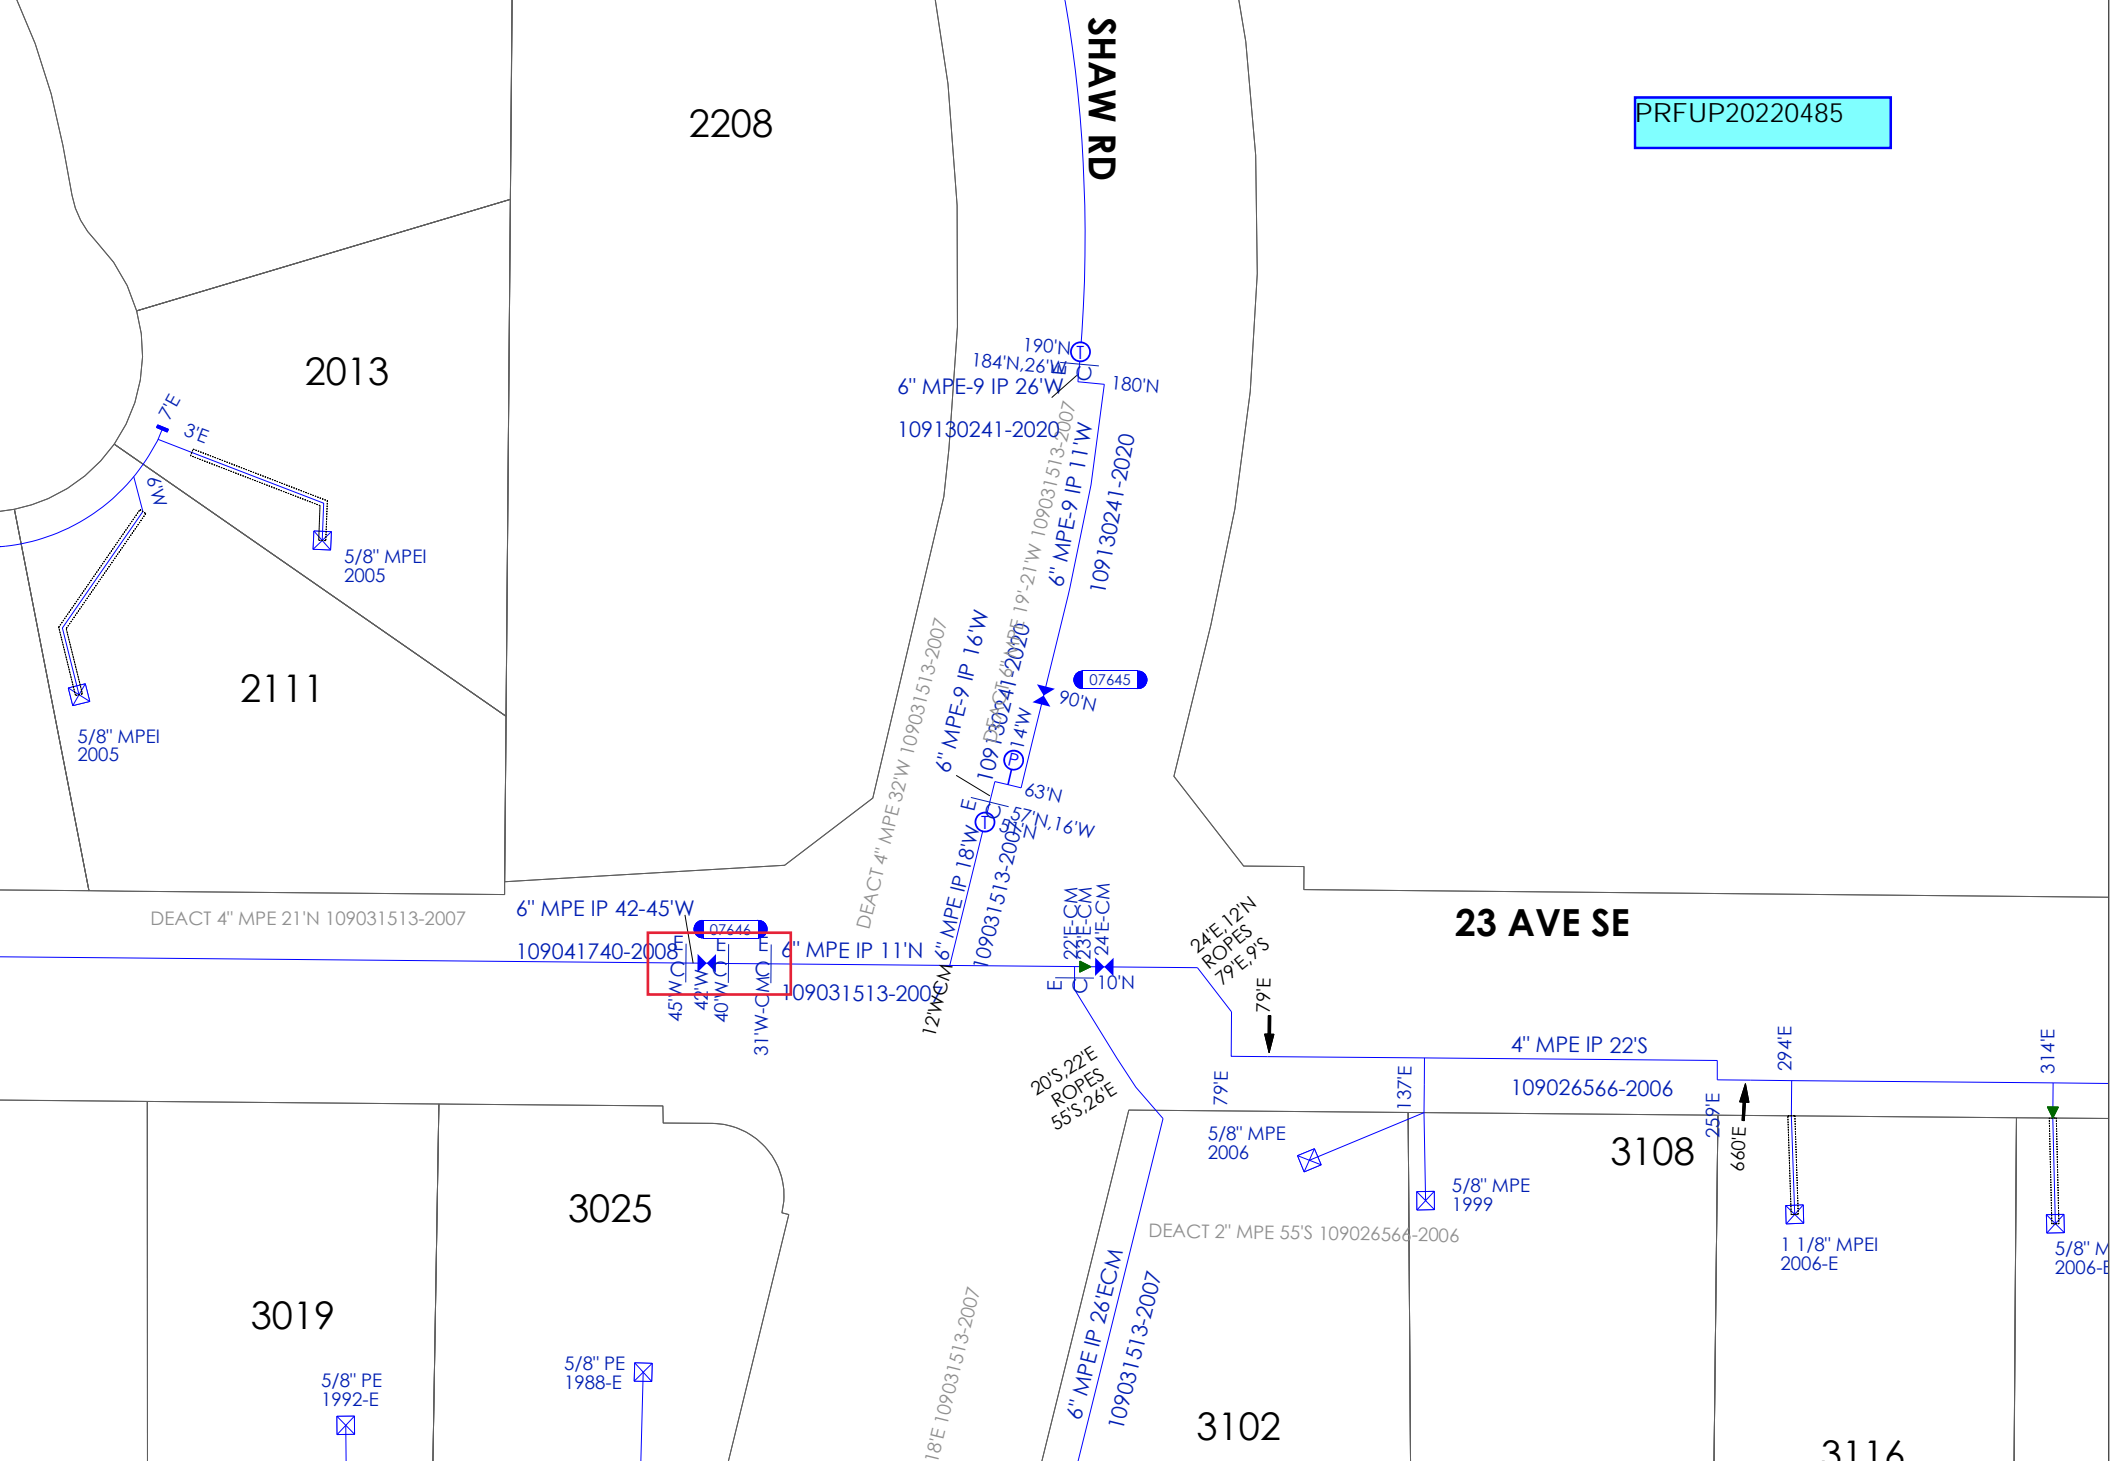

PRFUP20220485

2208

2013

2111

23 AVE SE

3108

3025

3019

3102

3116

Scale 1:654

Lat\Long=47.1699, -122.2528

D1904E008, R2004E140, A2004E140
S248074, Q251077
03-02-2022