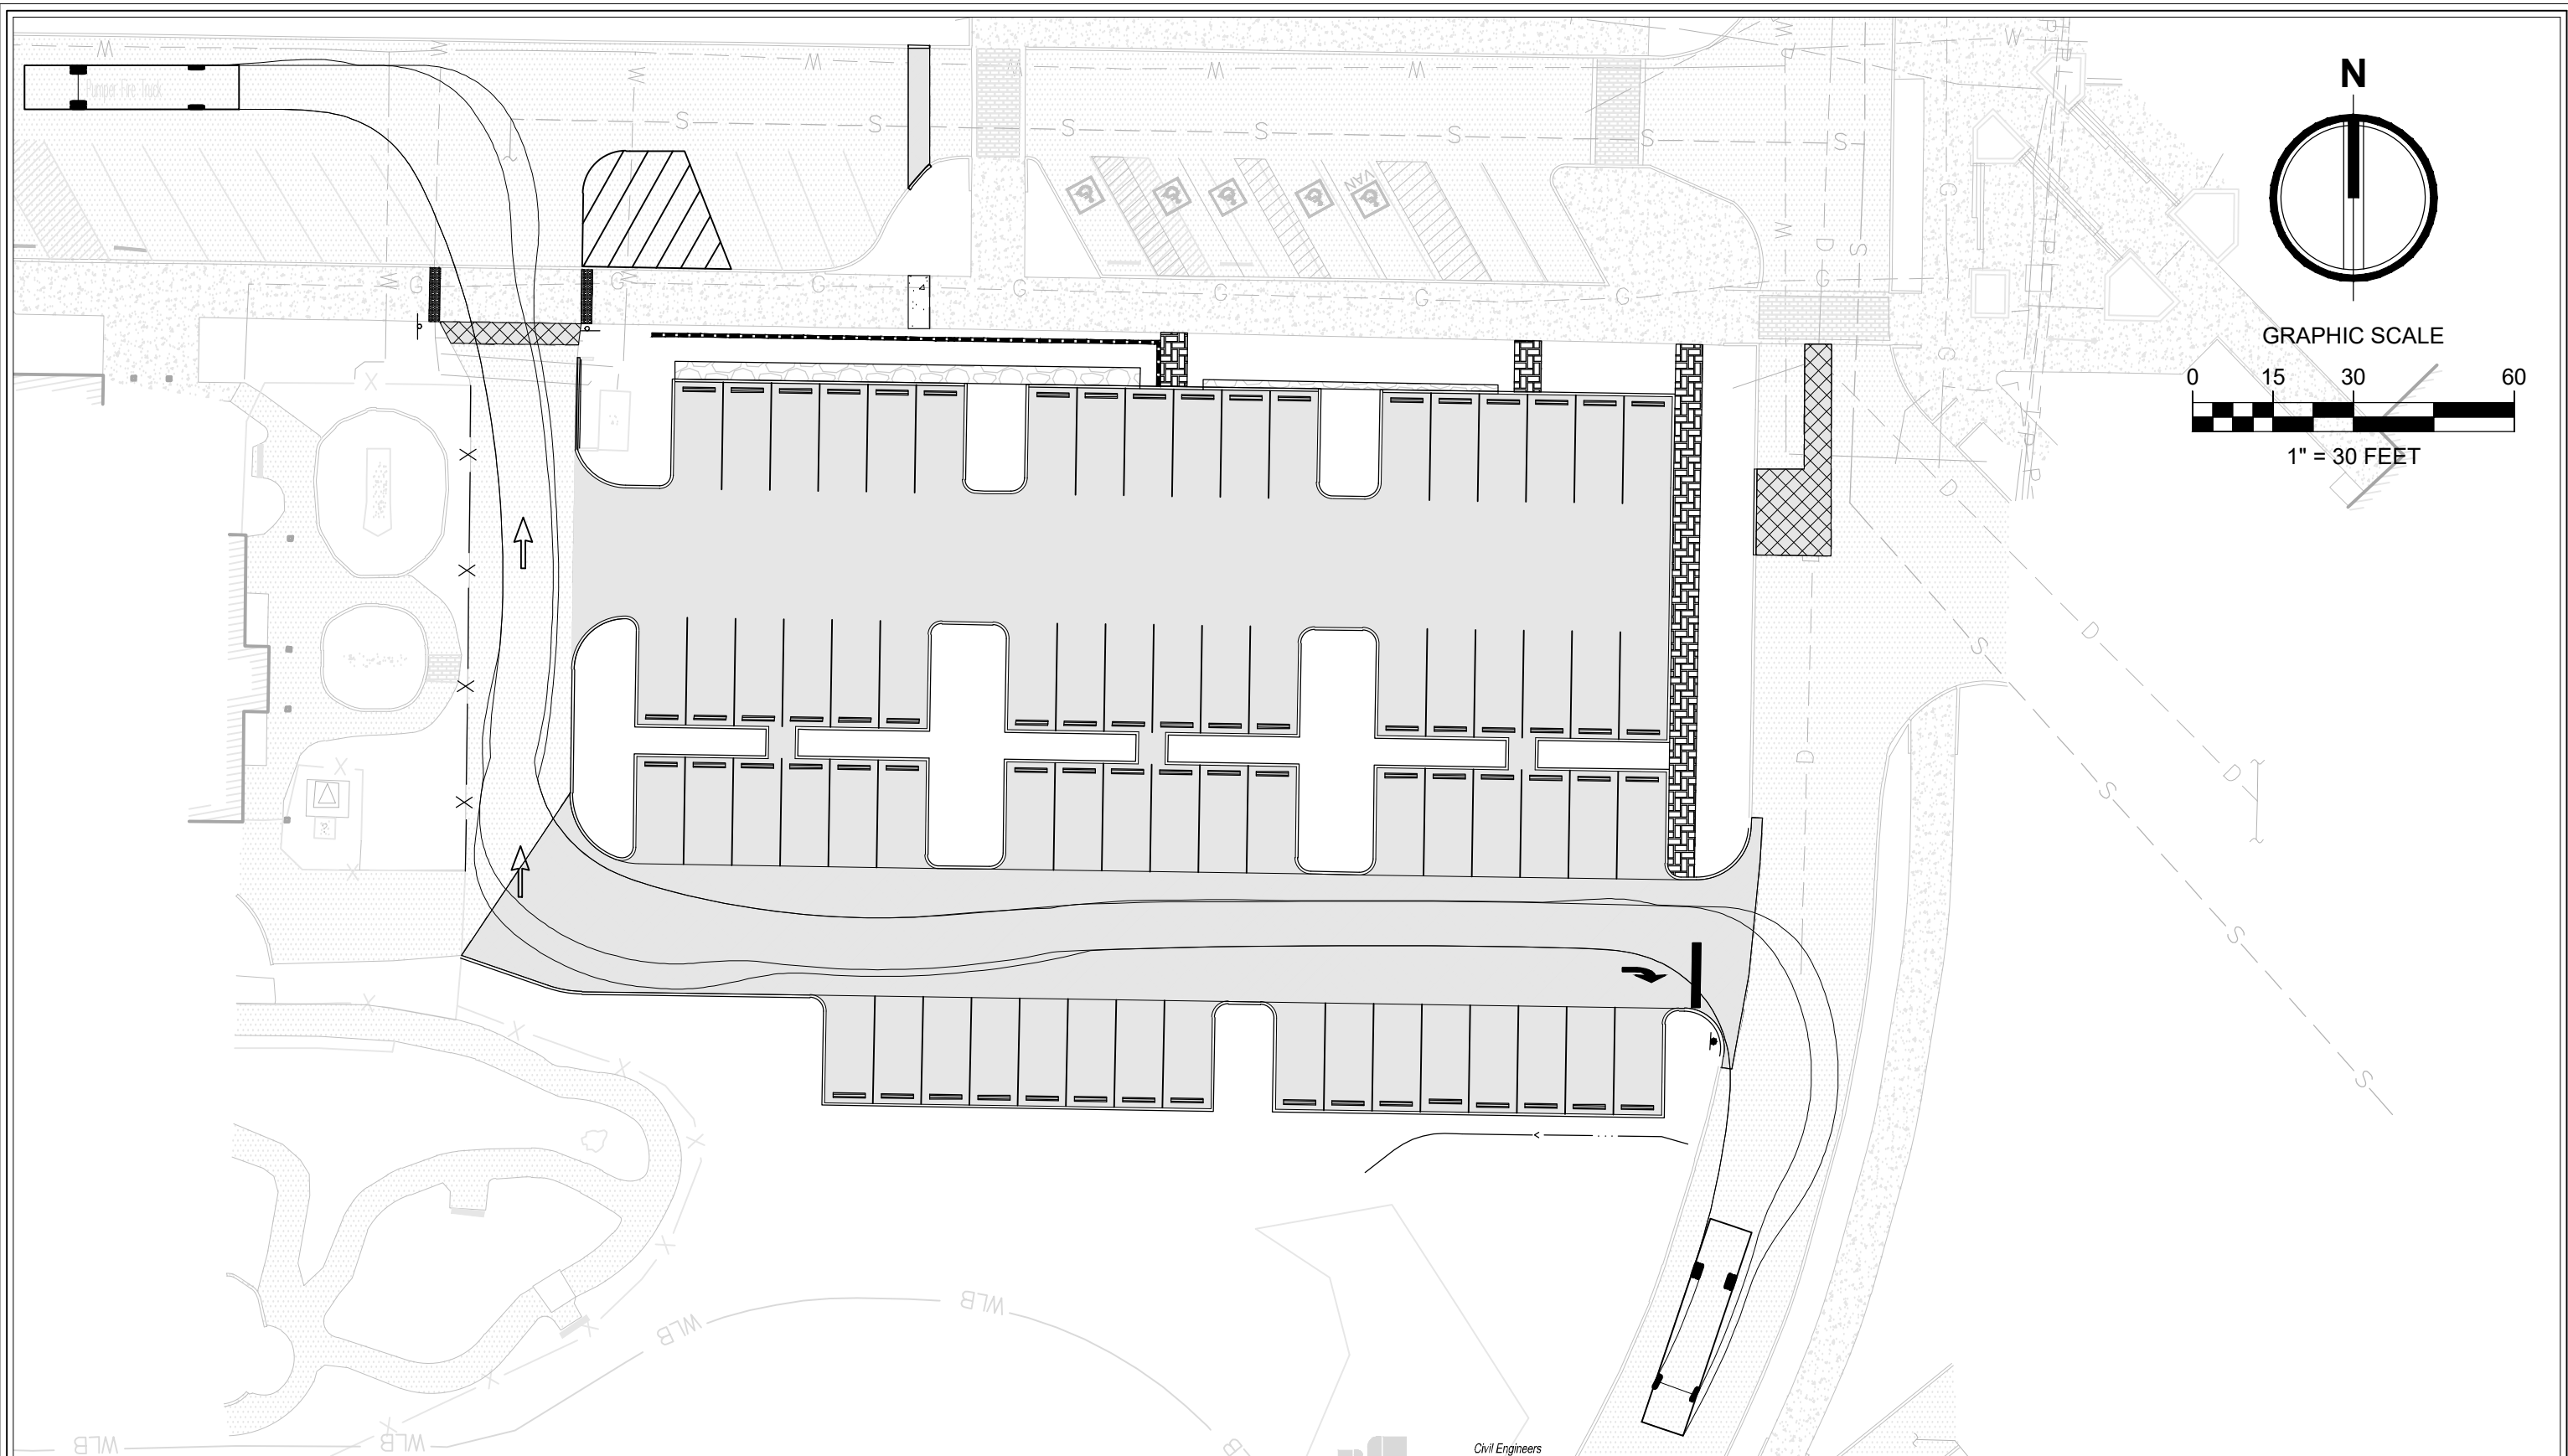

PIERCE COLLEGE PUYALLUP
 PARKING IMPROVEMENTS
**TRUCK TURN
 FIRE TRUCK**

EX-1

TACOMA · SEATTLE
 2215 North 30th Street, Suite 300, Tacoma, WA 98403 253.383.2422 TEL
 316 Occidental Avenue South, Suite 320, Seattle, WA 98104 206.267.2425 TEL