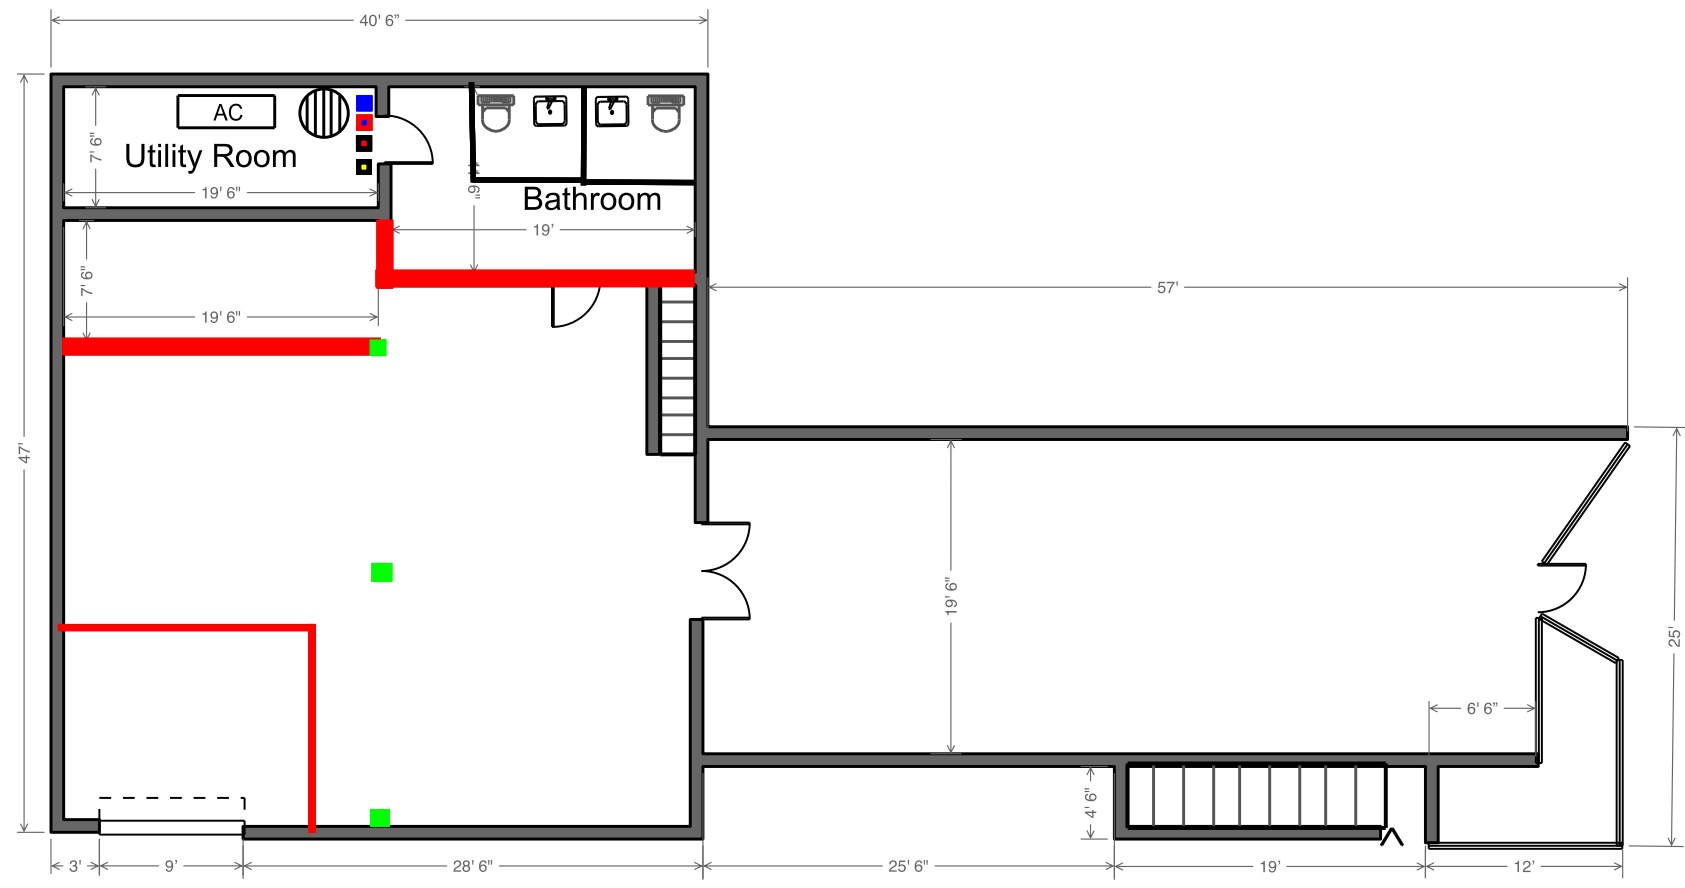

- Existing Columns NOT being removed
- Walls being removed
- Cold Water Cap for Upstairs
- Hot Water Cap for Upstairs
- Electrical Cap for Upstairs
- Gas Cap for Upstairs

Legend

- Window
- Garage Door
- Stairs
- Water Heater
- Folding Door

KEYPLAN 3D 212 S Meridian Apartment (Second Story)

3' 3"

Legend

Tumble Dryer	
Washing Machine	
Dishwasher	
Gas Stove	
Refrigerator	
Sink	 
Toilet	 
Shower	 
Bathtub	
Cabinet	 

Item being removed