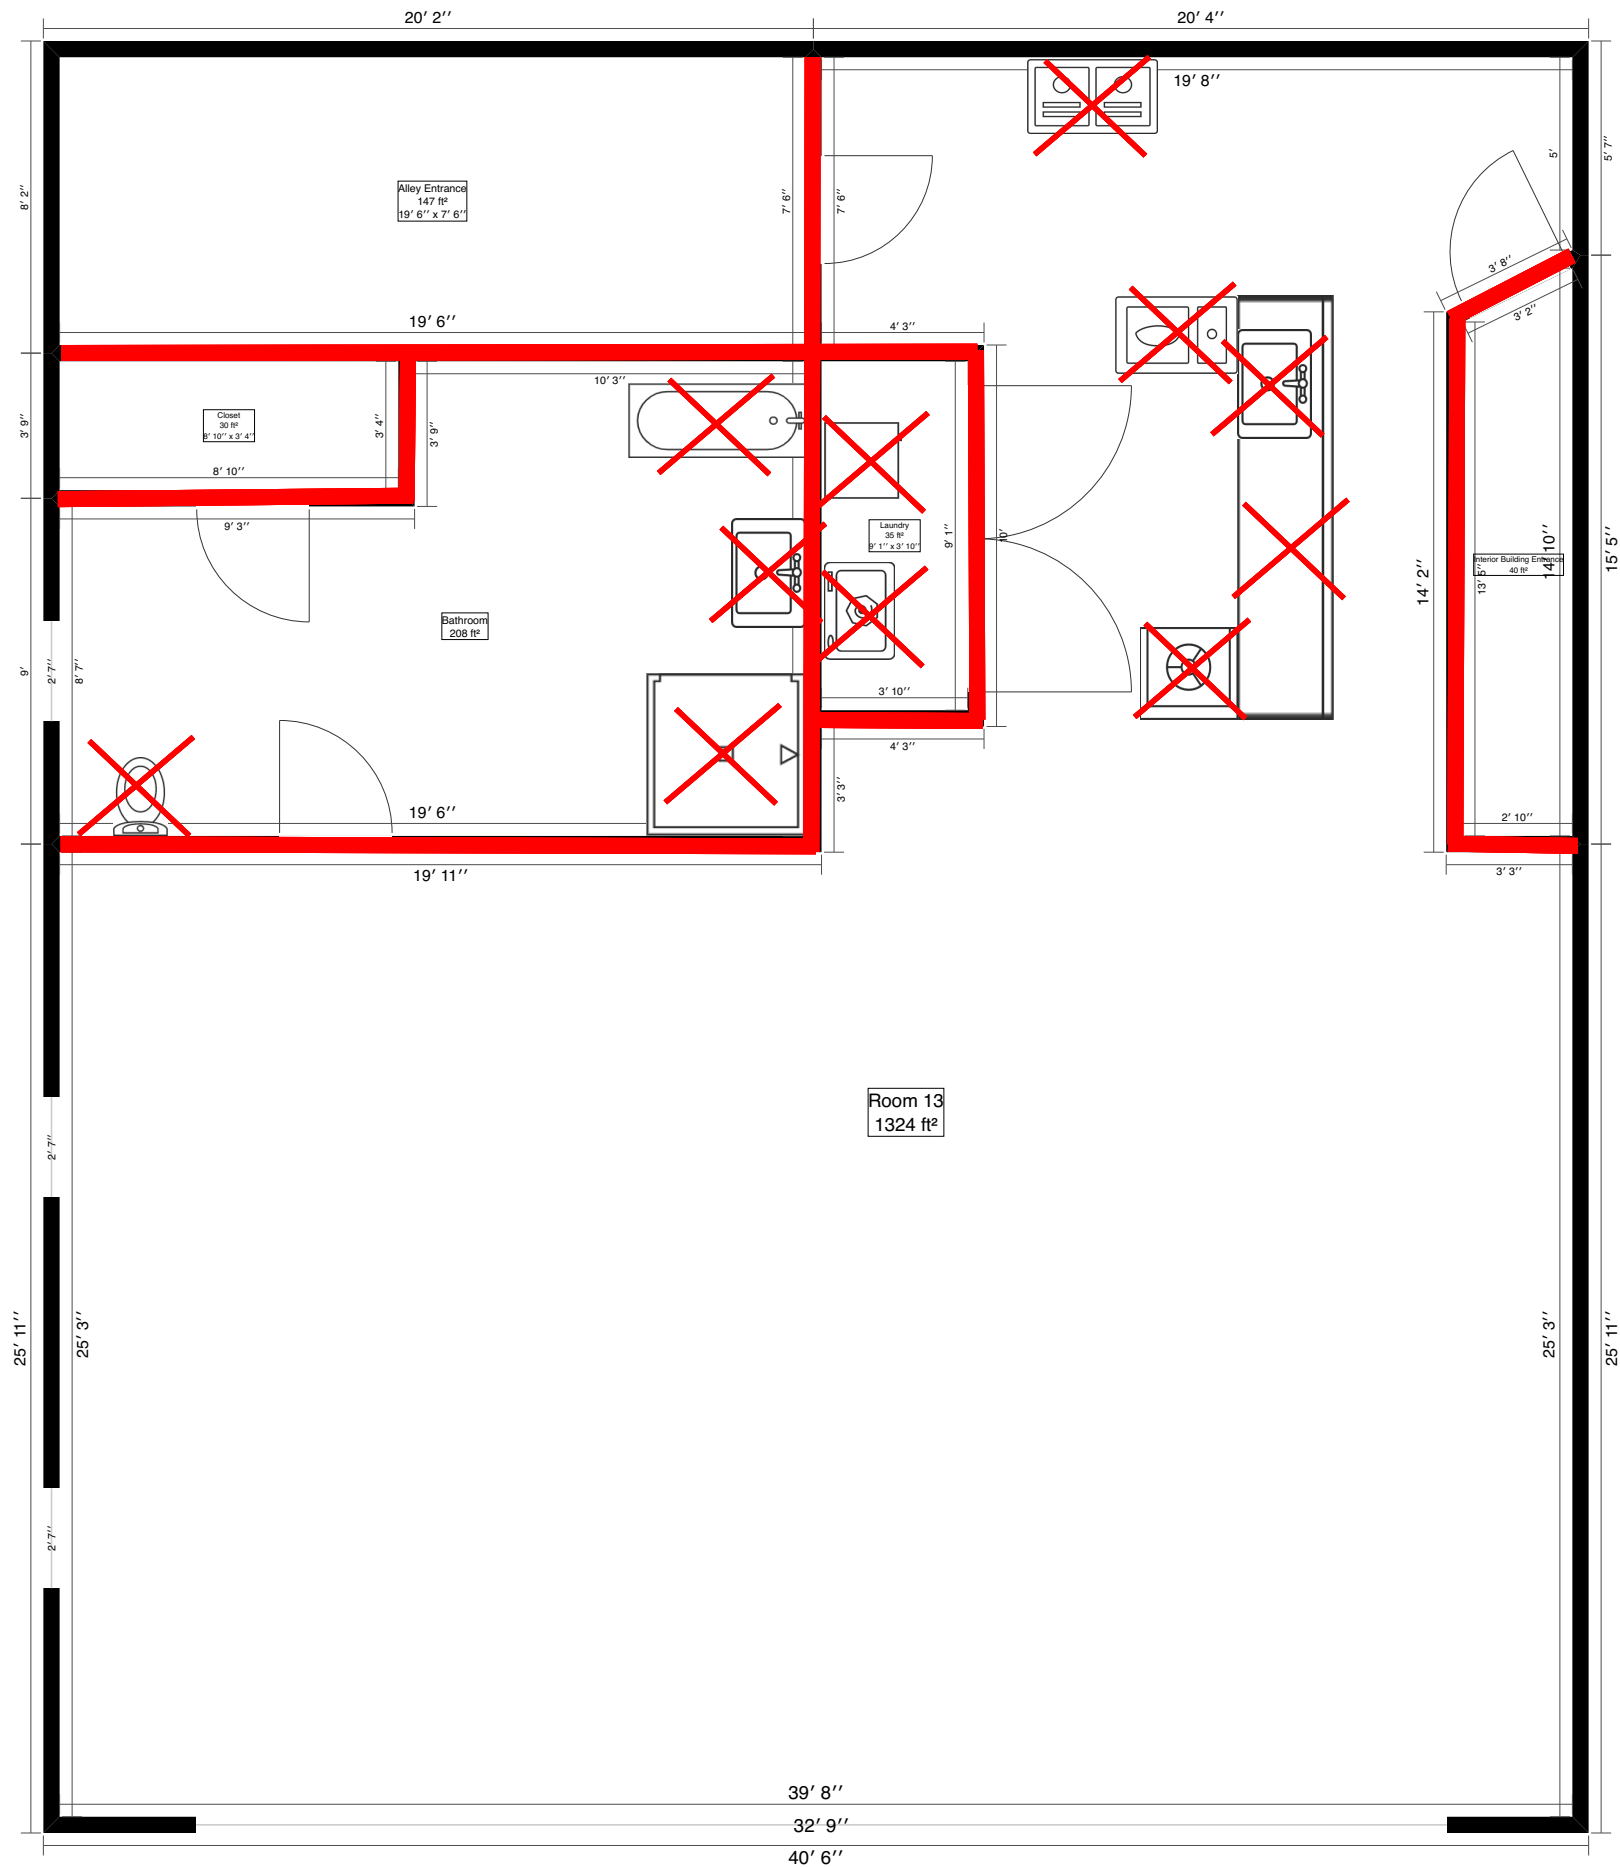

- Existing Columns NOT being removed
- Walls being removed
- Cold Water Cap for Upstairs
- Hot Water Cap for Upstairs
- Electrical Cap for Upstairs
- Gas Cap for Upstairs

Legend

- Window
- Garage Door
- Stairs
- Water Heater
- Folding Door

KEYPLAN 3D 212 S Meridian Apartment (Second Story)

3' 3"

Legend

Tumble Dryer	
Washing Machine	
Dishwasher	
Gas Stove	
Refrigerator	
Sink	 
Toilet	 
Shower	 
Bathtub	
Cabinet	 

Item being removed