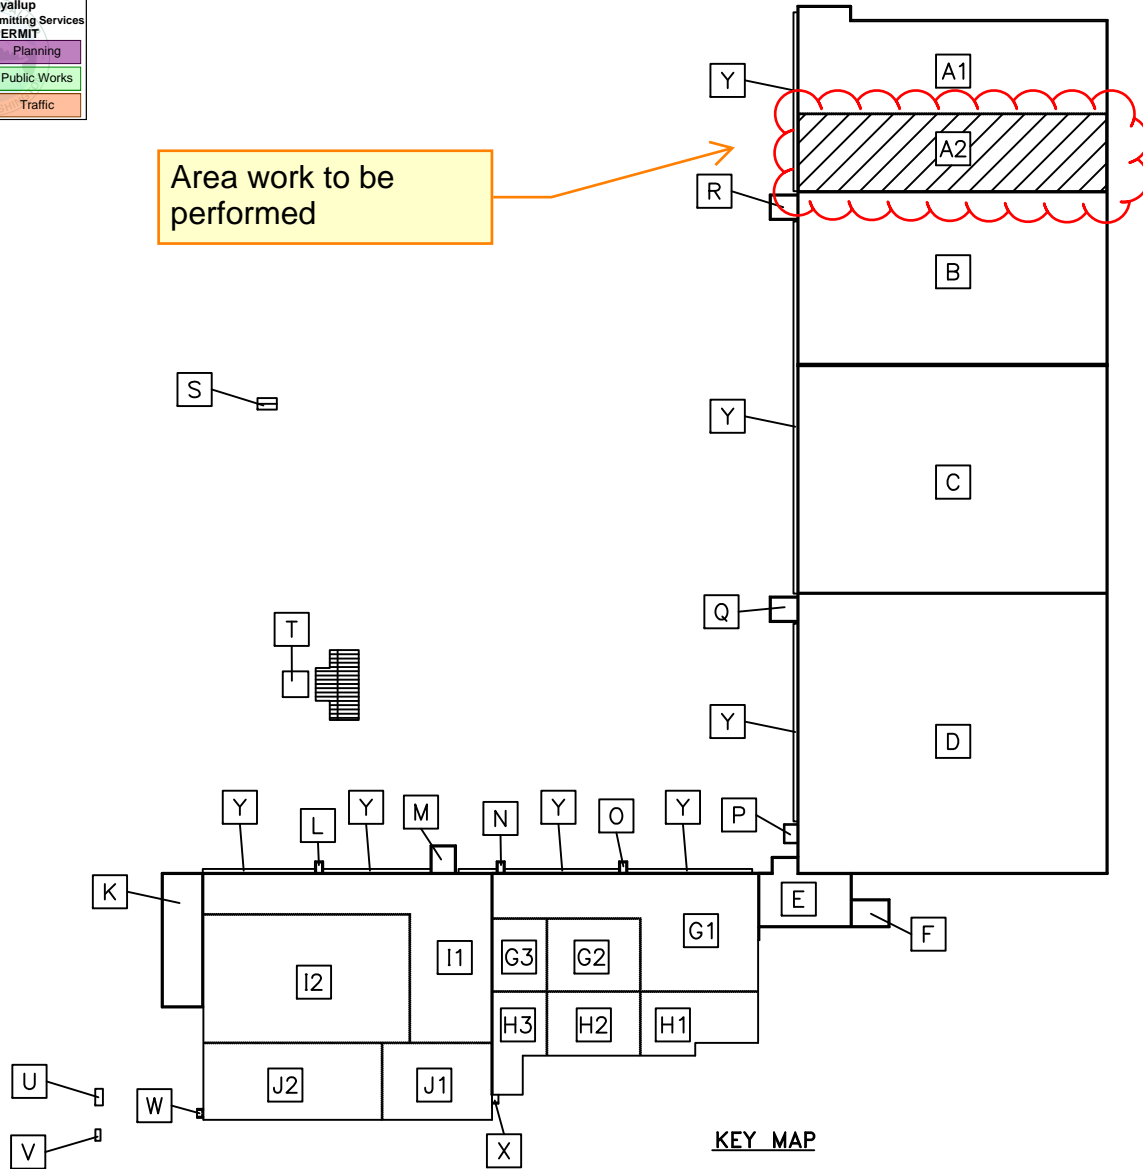

PRRF20230760

City of Puyallup Development & Permitting Services ISSUED PERMIT	
Building	Planning
Engineering	Public Works
Fire	Traffic

Area work to be performed

KEY MAP

LEGEND

© 2023 Roof Management, Inc

FRED MEYER PUYALLUP DC
KEY MAP

BUILDING LOCATION:
2200 NORTH MERIDIAN ST
PUYALLUP, WA

SCALE:	RMI #	DATE:
NONE	023-100	10/4/2022

P.O. BOX 265
GOSHEN, KY 40026
(502) 228-7298