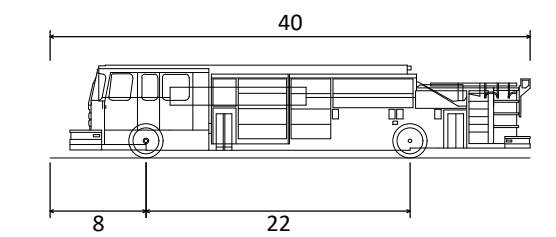

LEGEND

- Proposed Concrete
- Proposed Asphalt
- Proposed Landscaping

FIRE TRUCK

Pumper Fire Truck	40.000ft
Overall Length	8.167ft
Overall Width	7.745ft
Overall Body Height	0.635ft
Min Body Ground Clearance	8.167ft
Track Width	5.000ft
Lock-to-lock time	45.00°
Max Wheel Angle	

LEGEND

- Proposed Concrete
- Proposed Asphalt
- Proposed Landscaping

FIRE TRUCK

Pumper Fire Truck	40.000ft
Overall Length	8.167ft
Overall Width	7.745ft
Overall Body Height	0.635ft
Min Body Ground Clearance	8.167ft
Track Width	5.003
Lock-to-lock time	45.00°
Max Wheel Angle	