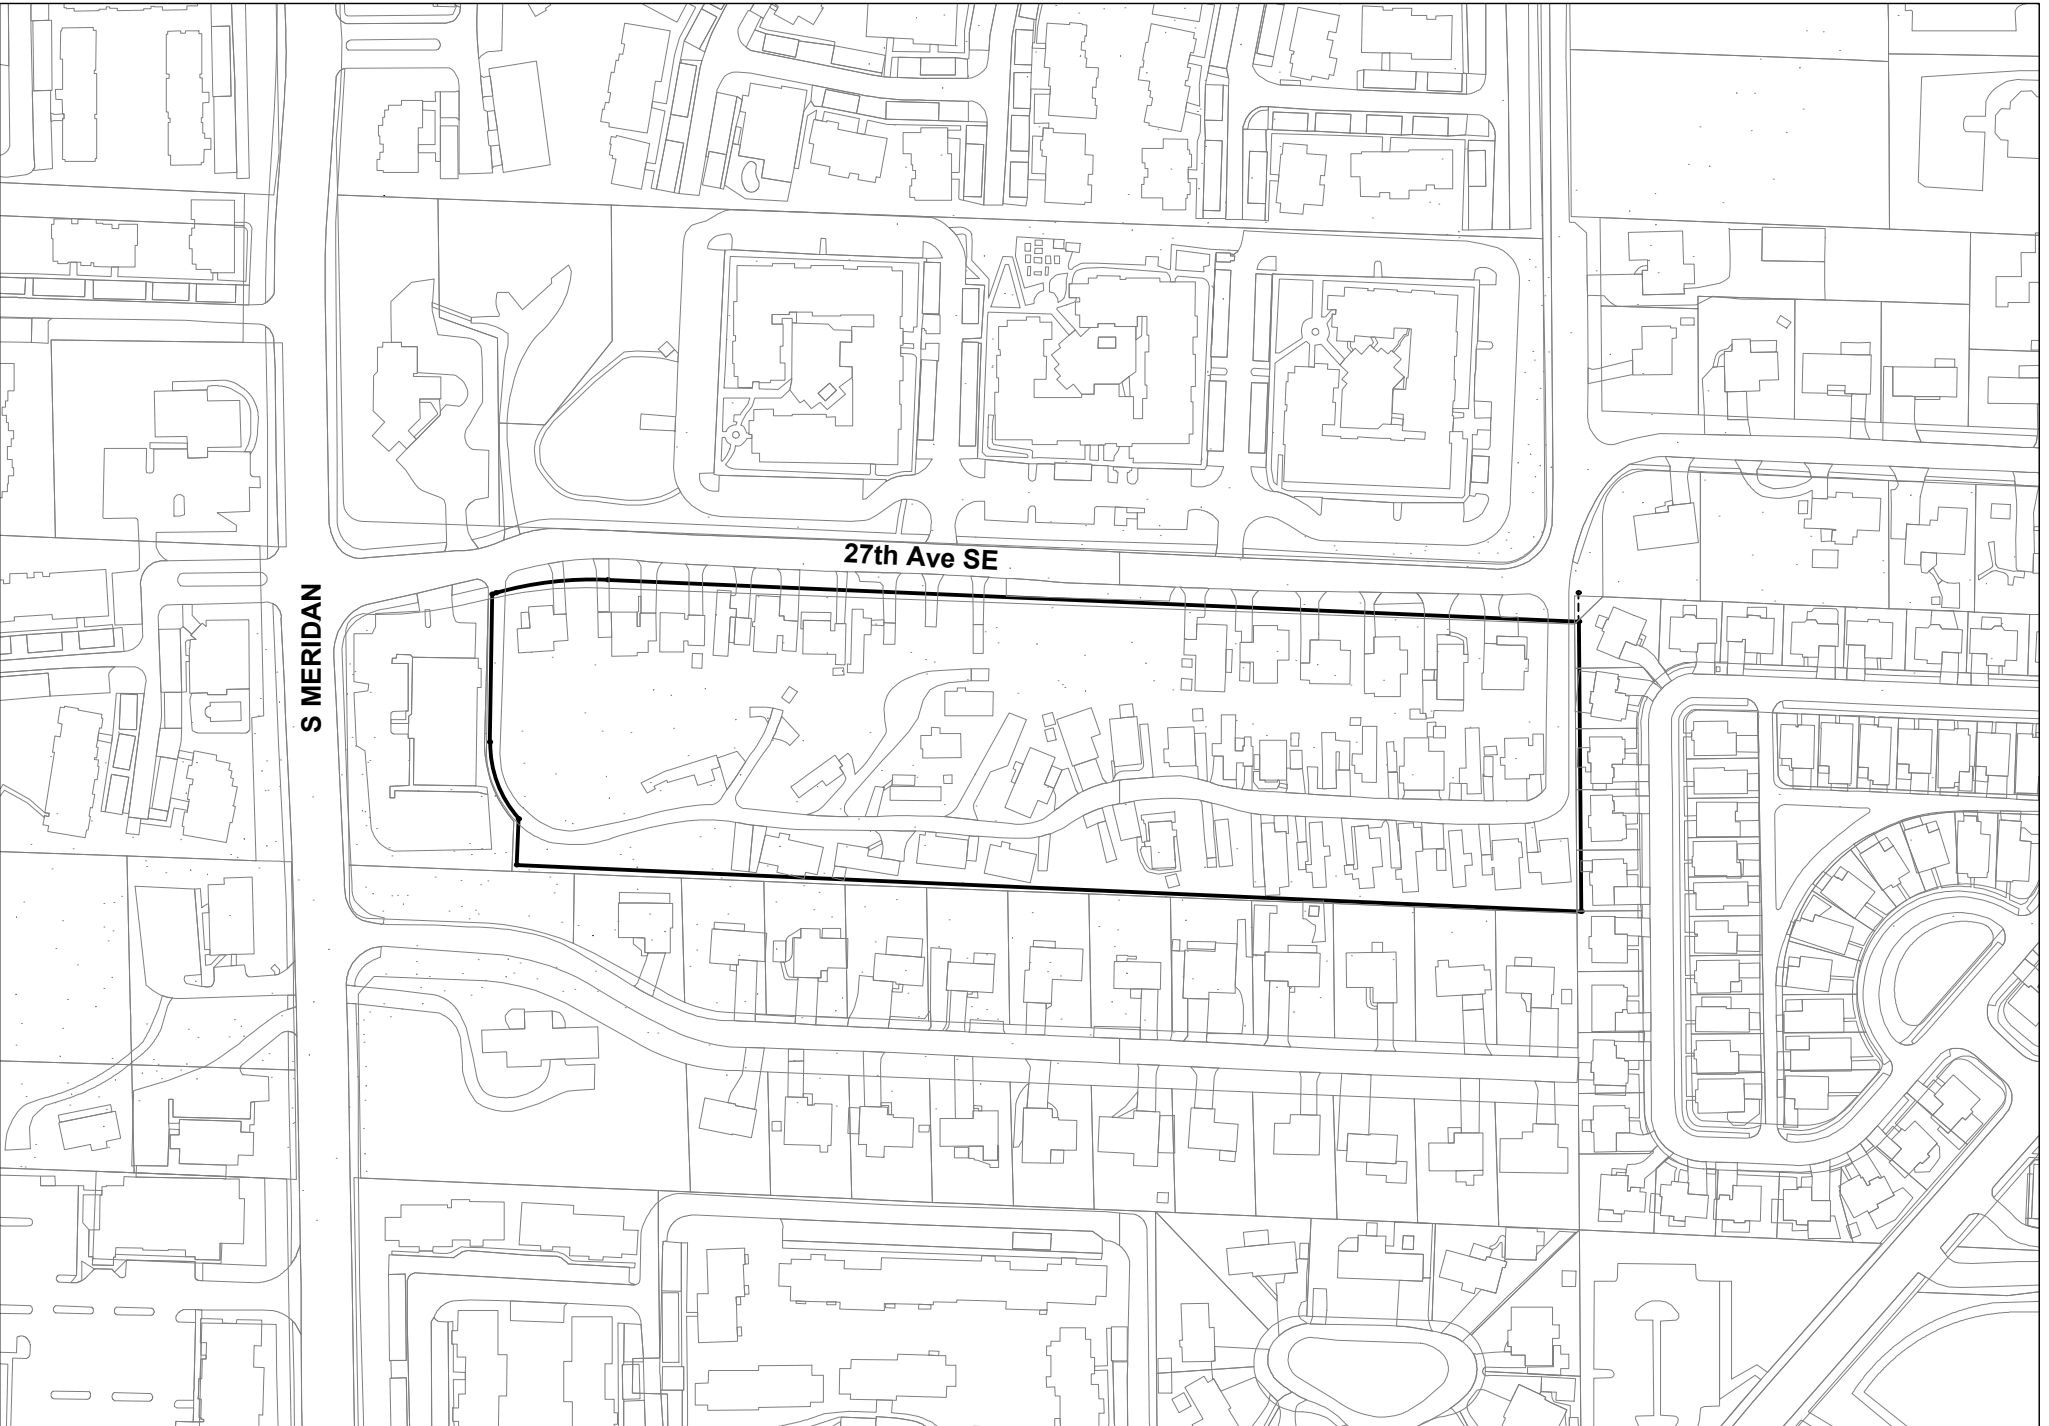

BRADLEY HEIGHTS VICINITY MAP

1" = 200'

S MERIDAN

27th Ave SE