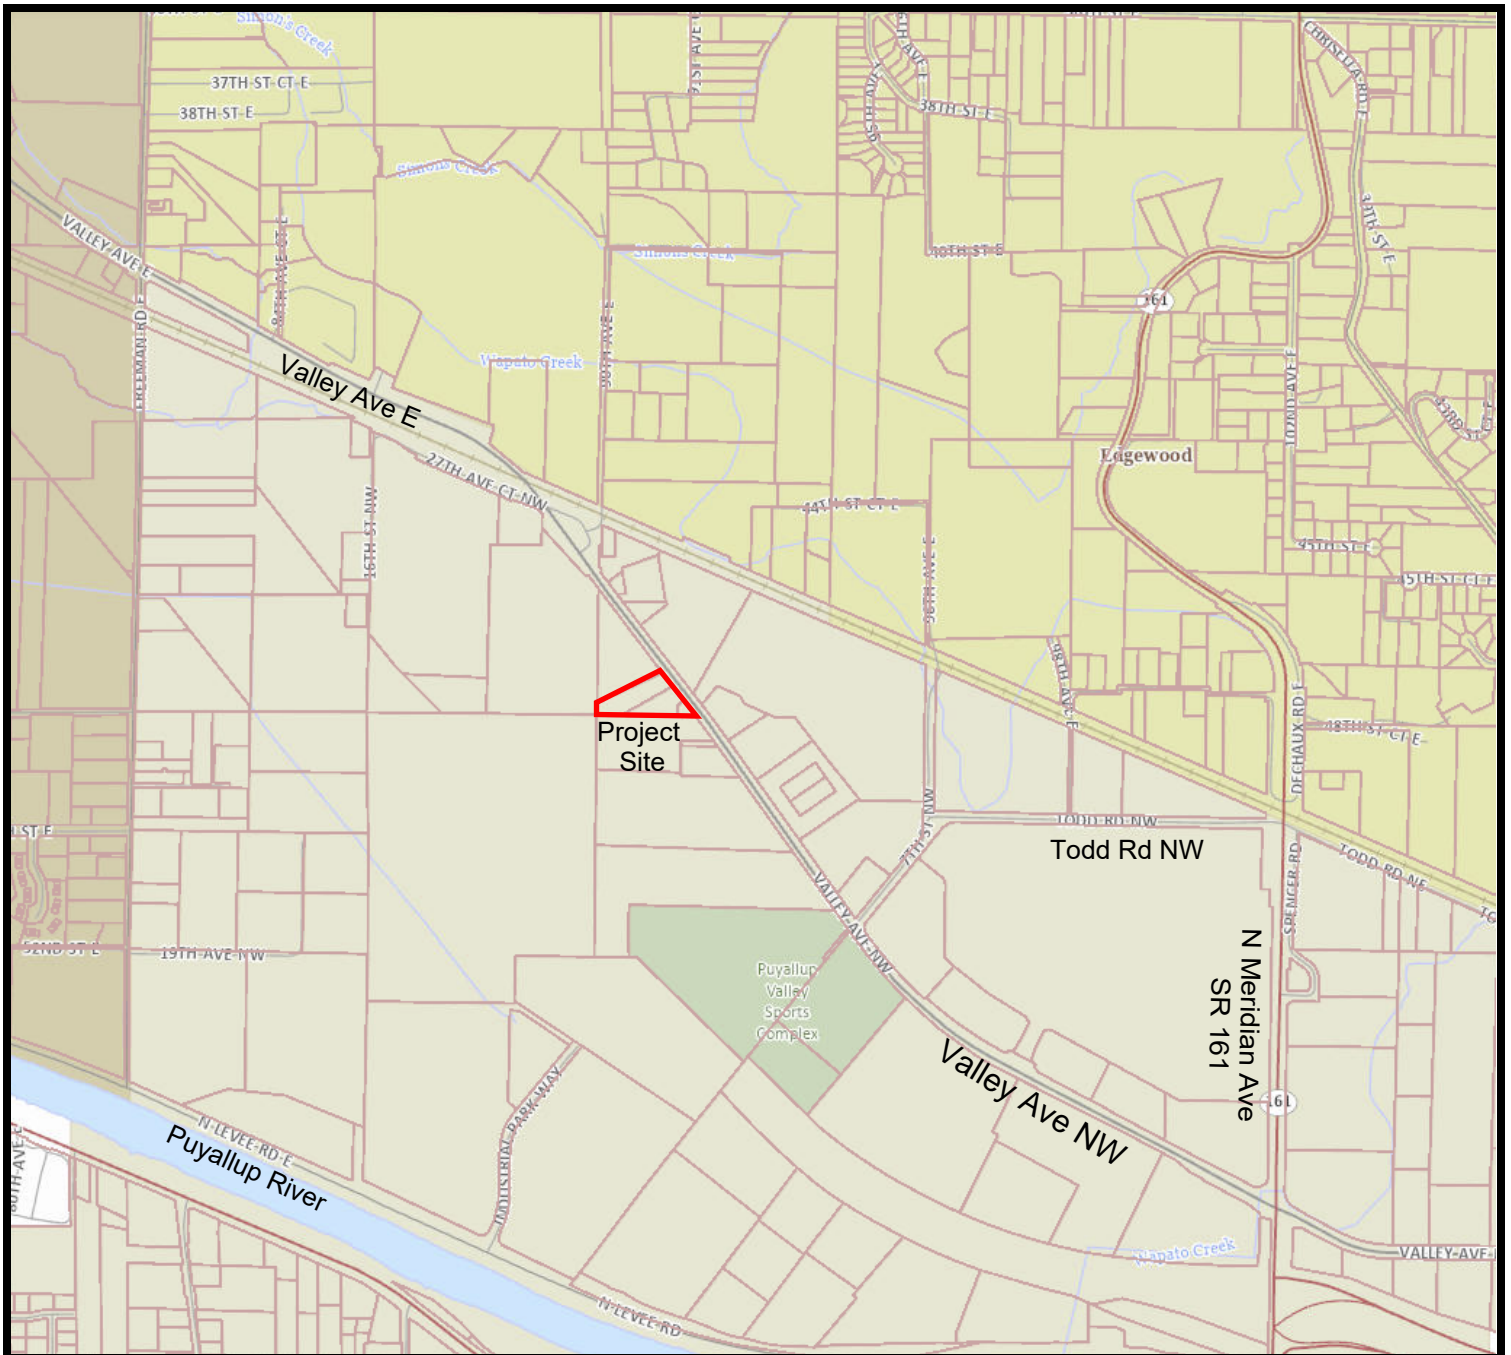

Vicinity Map

Valley Avenue Yard

Project Site Address: 1106 & 1042 Valley Ave NW

Puyallup, WA 98371

Parcel #s: 0420163040, 0420163041

Not to Scale