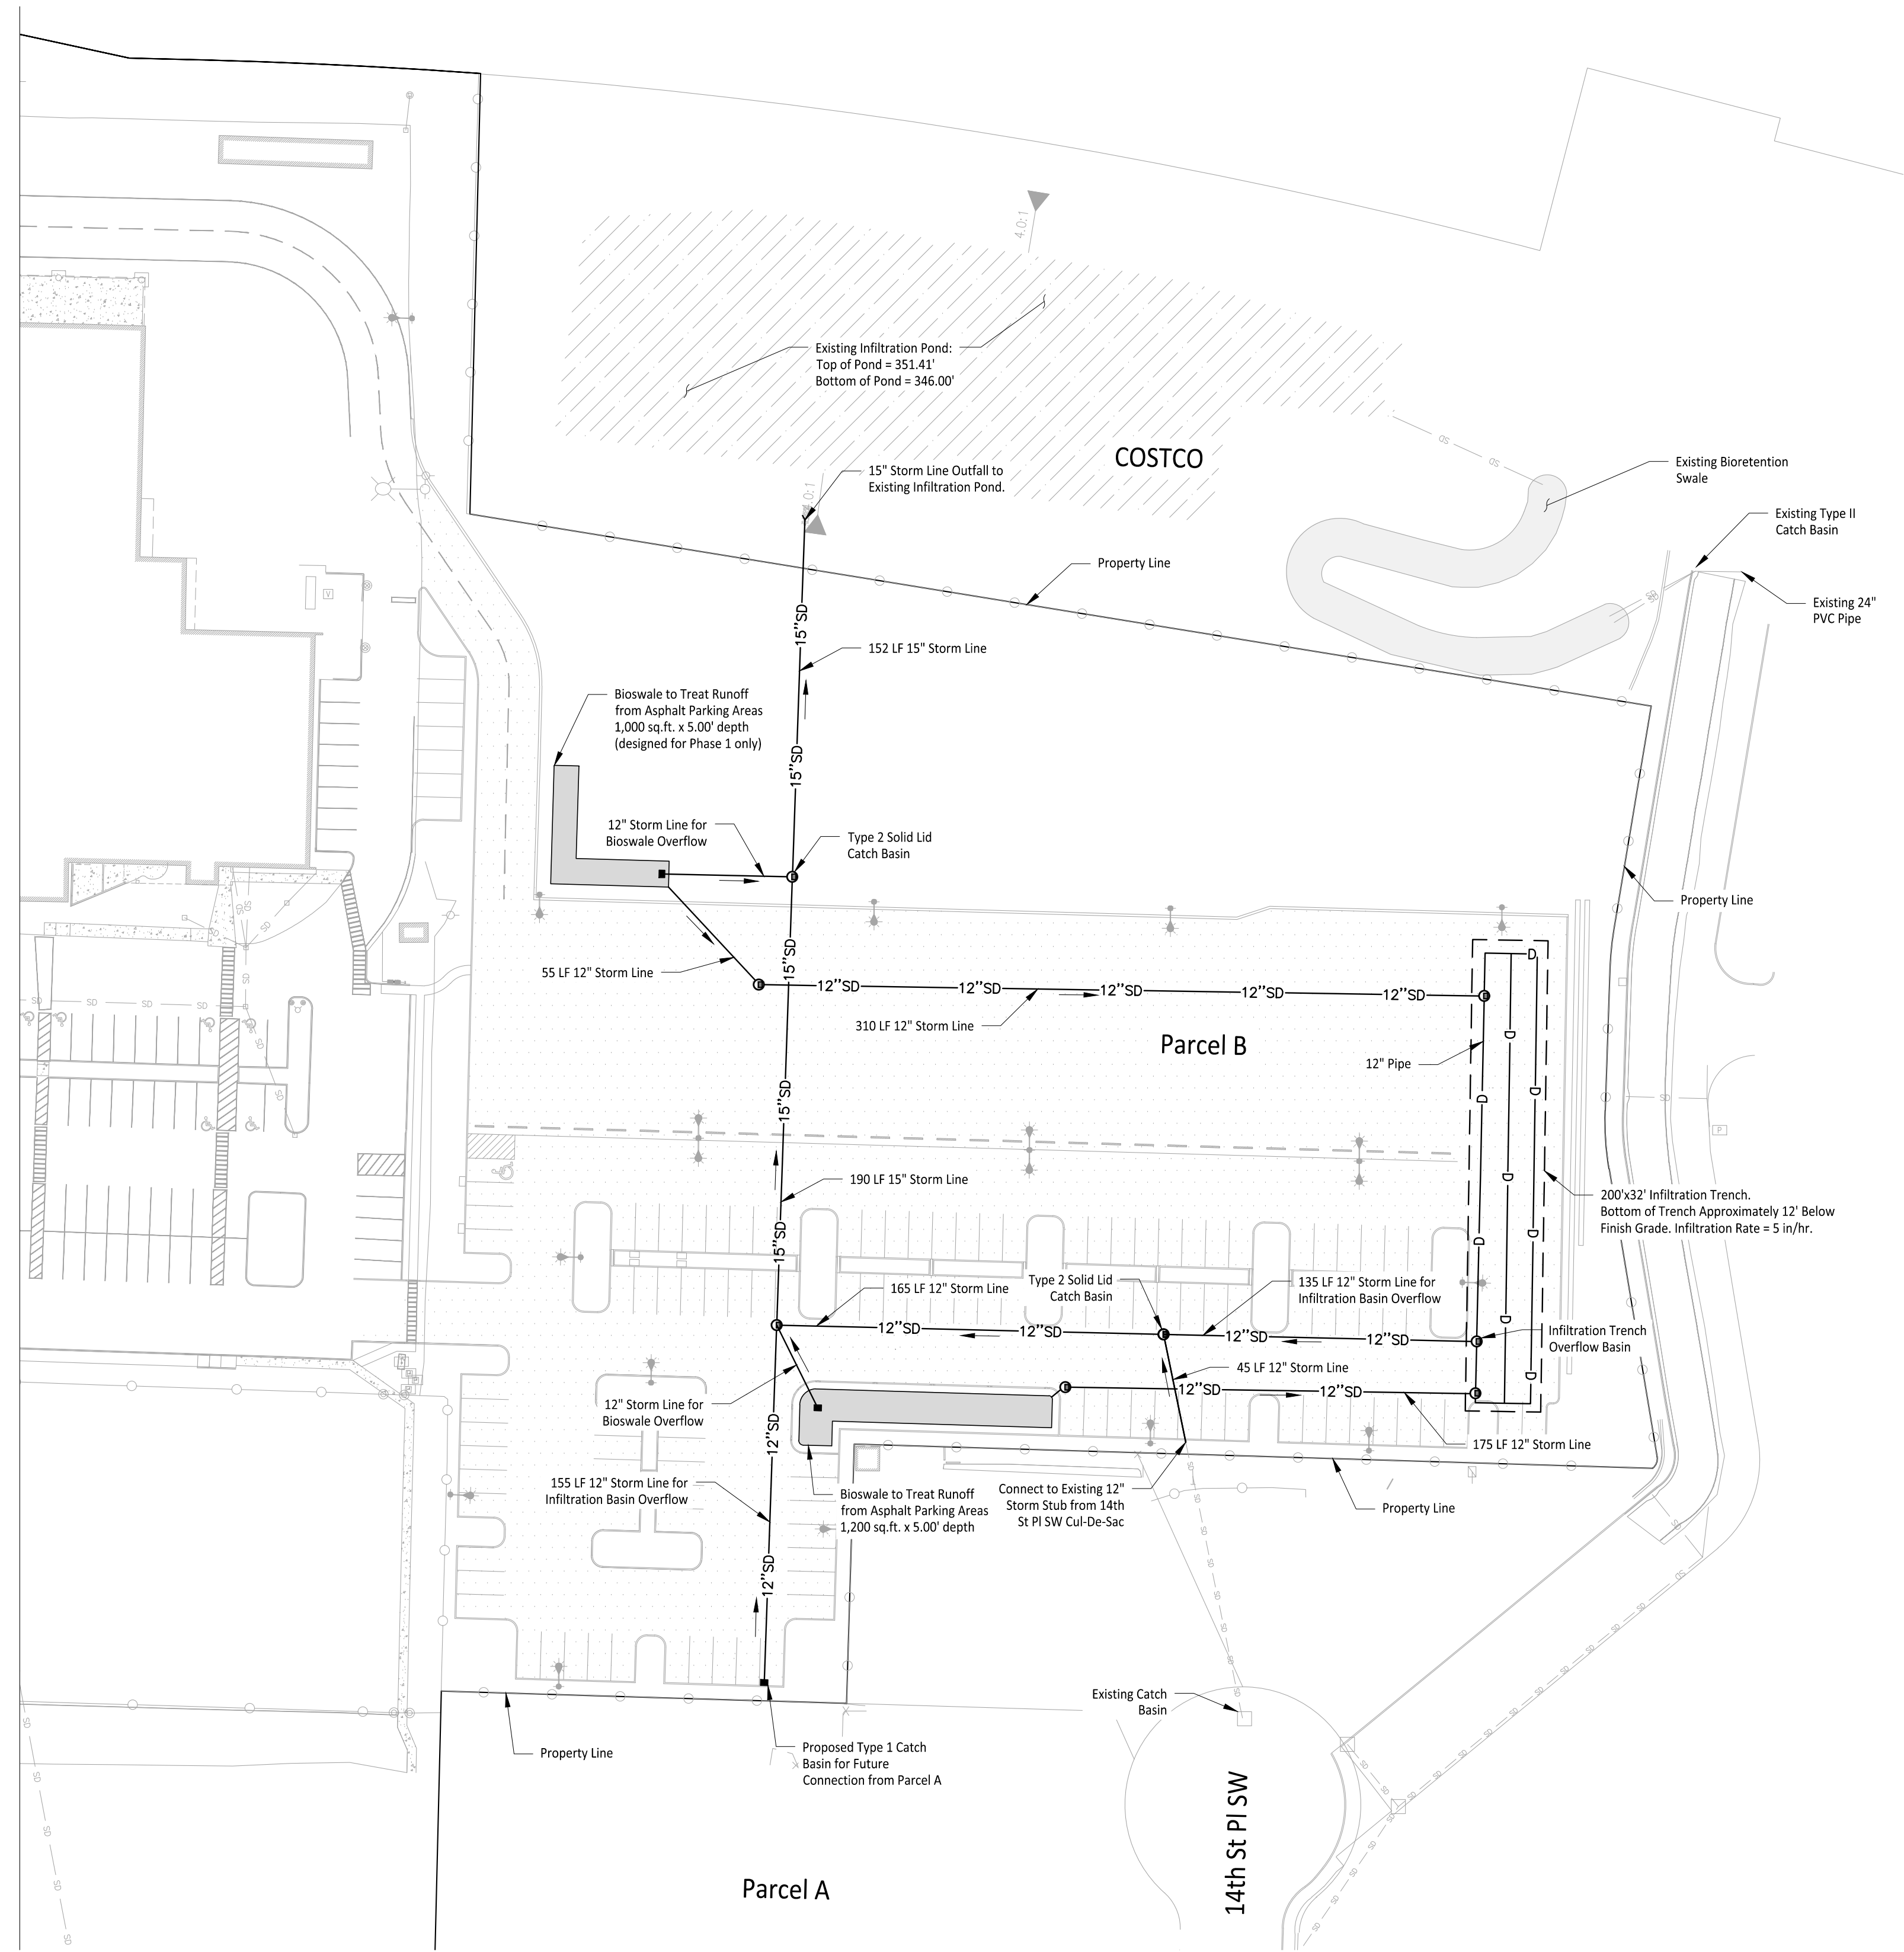

Puyallup School District Support Campus

Costco Infiltration Pond

Parcel B To Be Purchased By Puyallup School District

Parcel A To Be Purchased By Costco

Puyallup School District
 South Hill Support Campus Improvements
 Existing Site Plan

Puyallup School District
 South Hill Support Campus Improvements
 Proposed Conditional Use Permit Site Plan

Puyallup School District
 South Hill Support Campus Improvements
 Proposed Conditional Use Permit
 Stormwater Site Plan