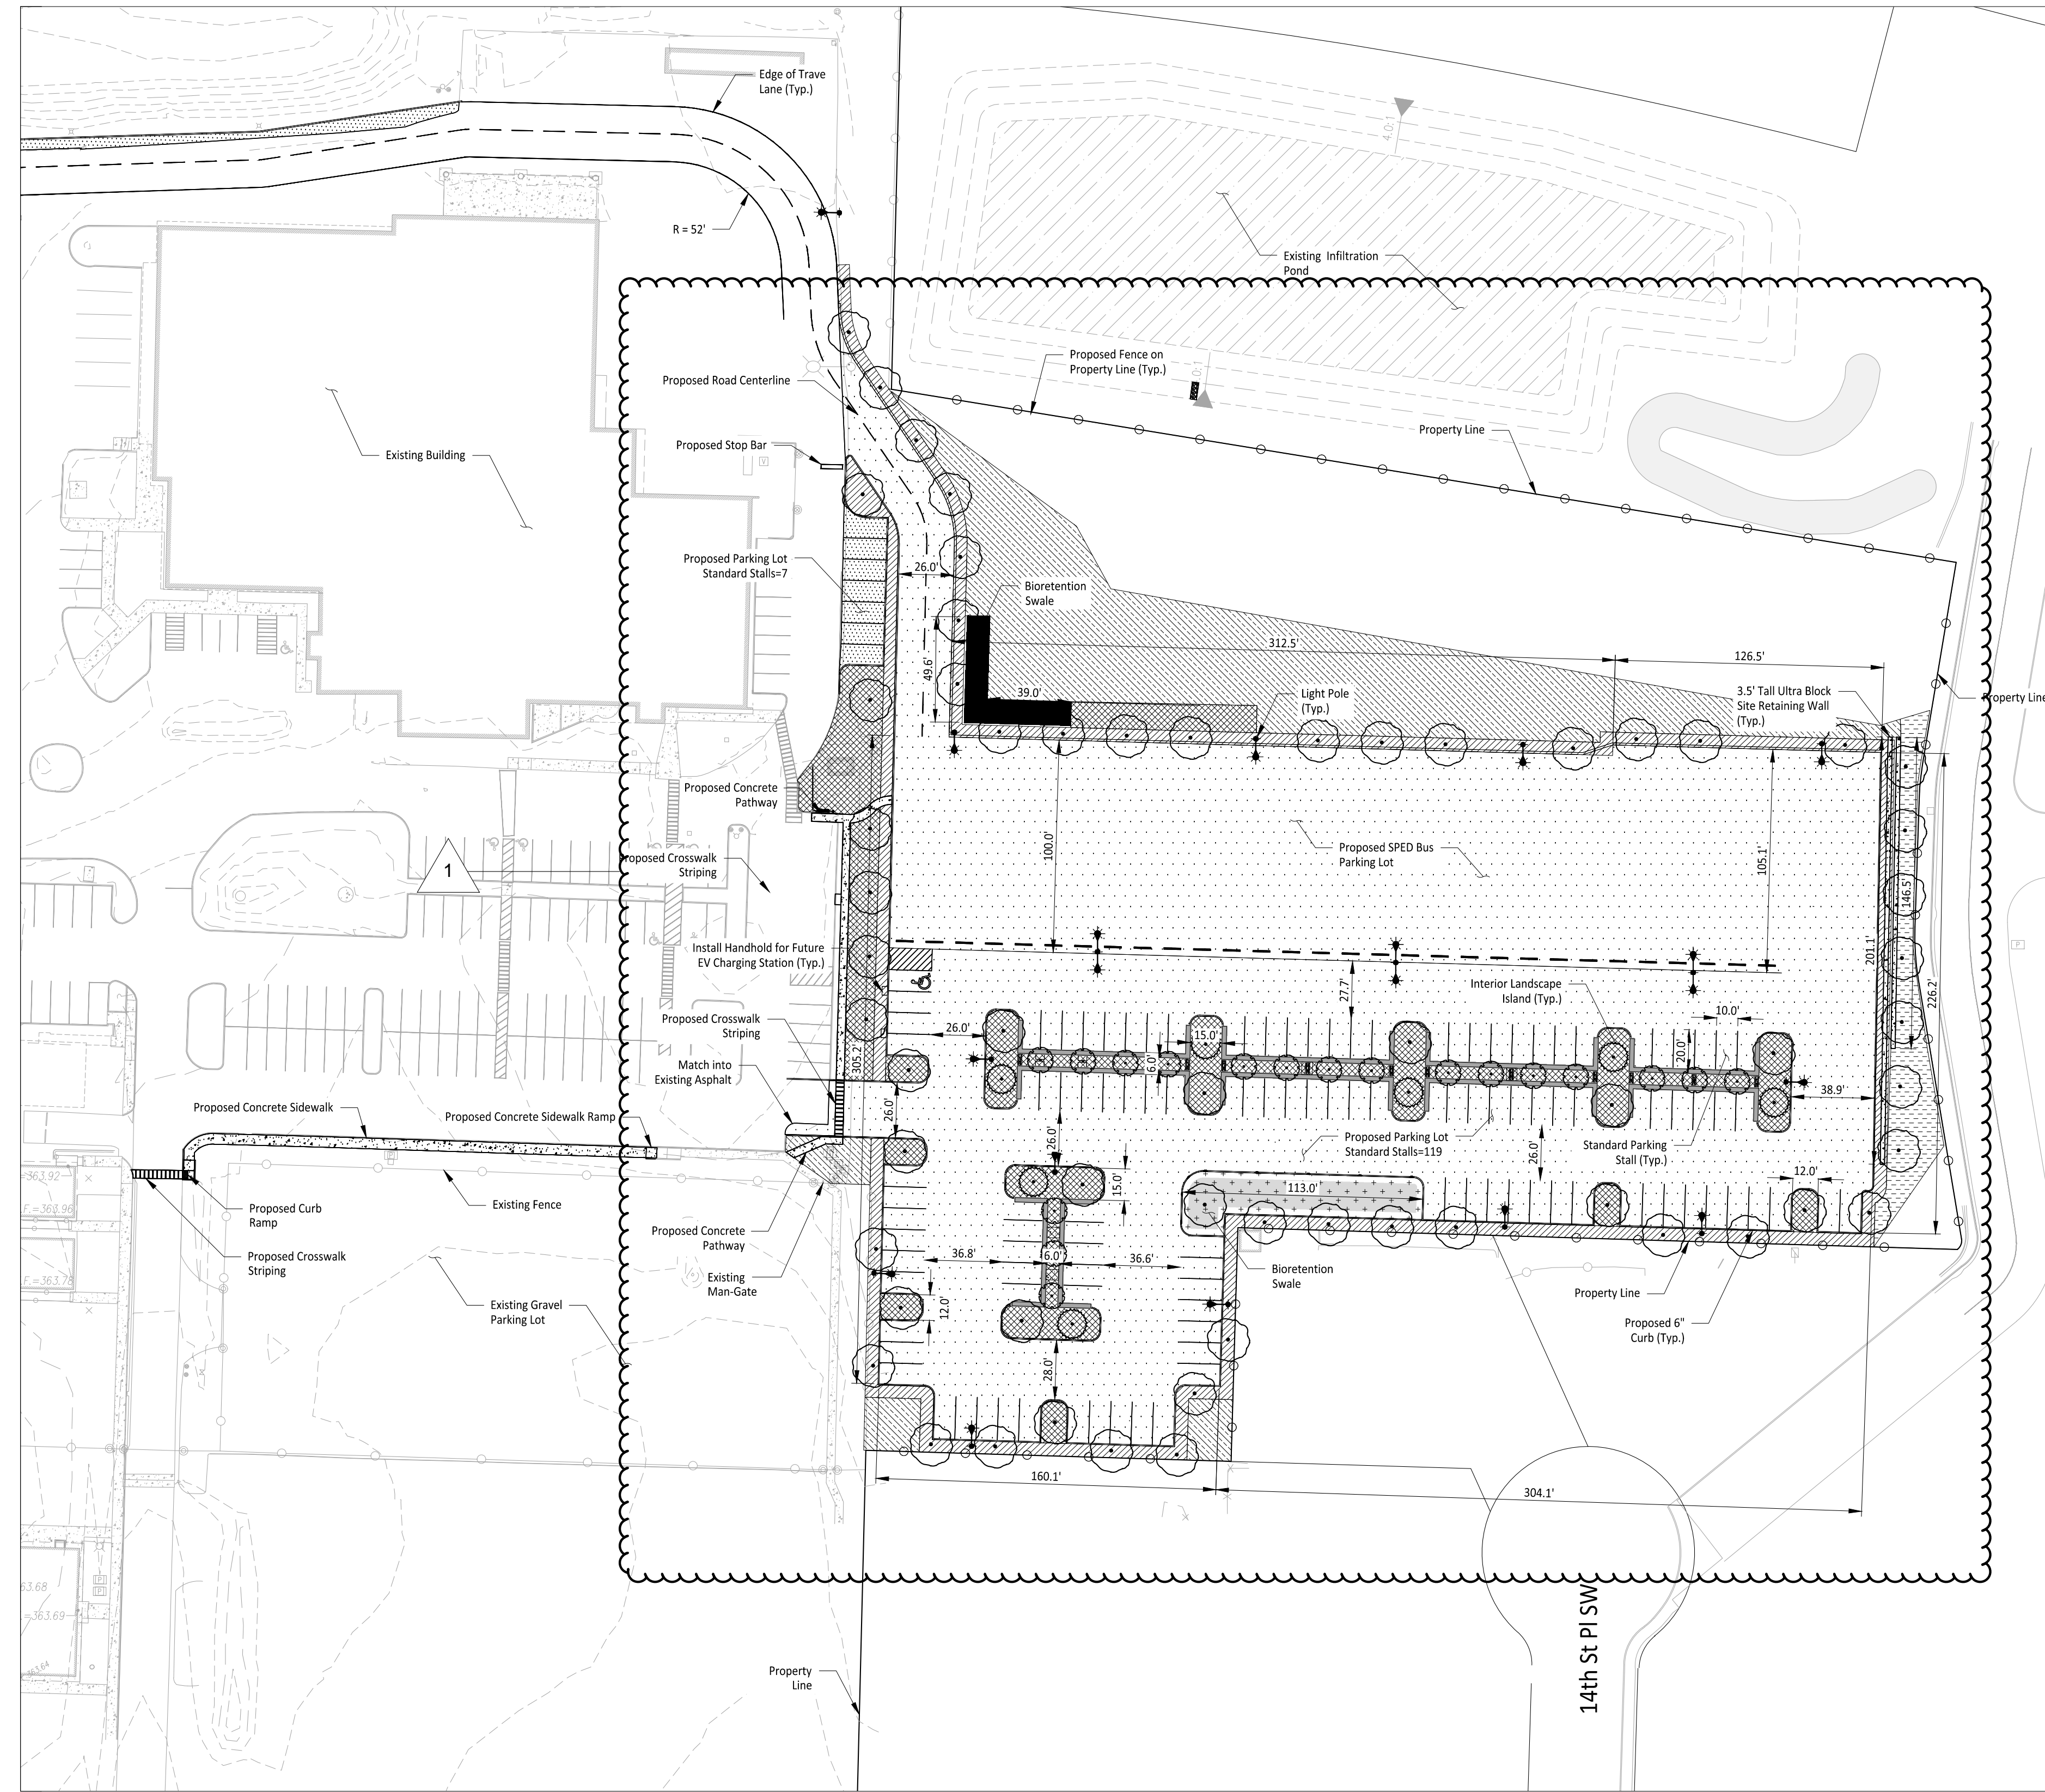

Puyallup School District Support Campus

Costco Infiltration Pond

Parcel B To Be Purchased By Puyallup School District

Parcel A To Be Purchased By Costco

Puyallup School District
 South Hill Support Campus Improvements
 Existing Site Plan

Puyallup School District
 South Hill Support Campus Improvements
 Proposed Conditional Use Permit Site Plan

Puyallup School District
 South Hill Support Campus Improvements
 Proposed Conditional Use Permit
 Stormwater Site Plan