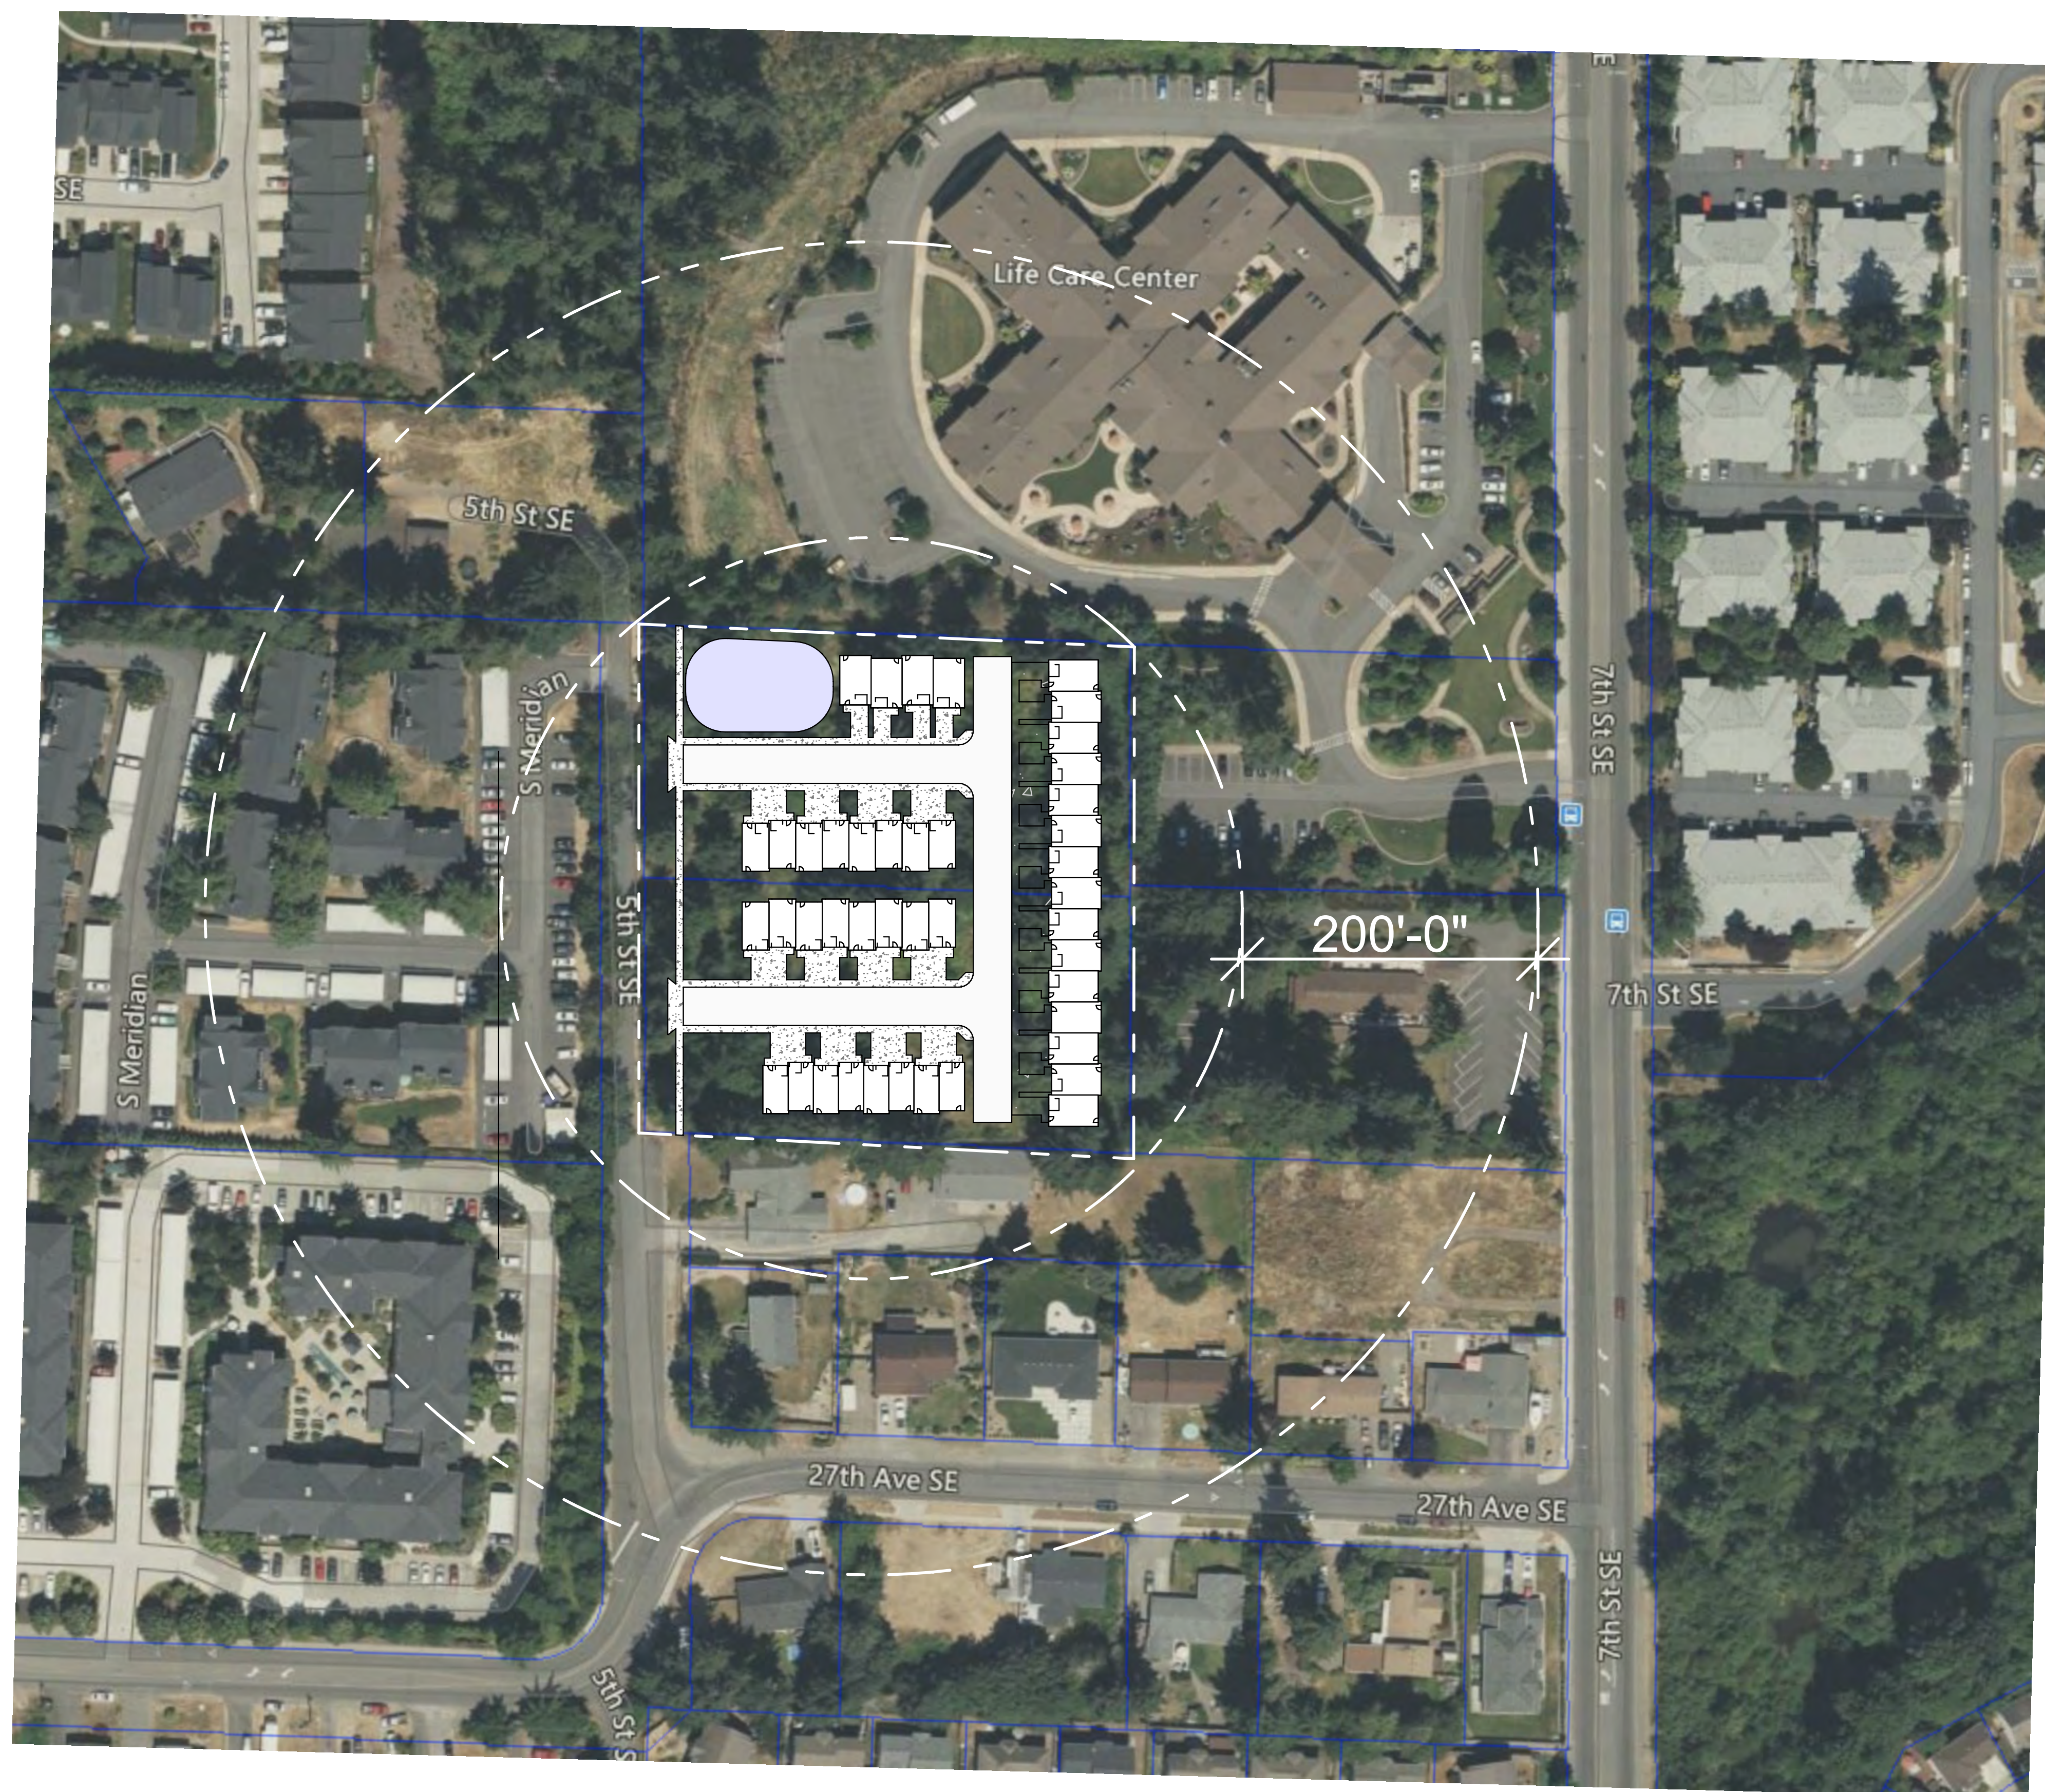

Vicinity Map

Bradbury Place Townhomes

Project Site Address: 2525 5th St. SE, Puyallup WA 98373

Parcel #s: 0419036002, 0419036003

Not to Scale

BRADBURY PLACE - VICINITY MAP