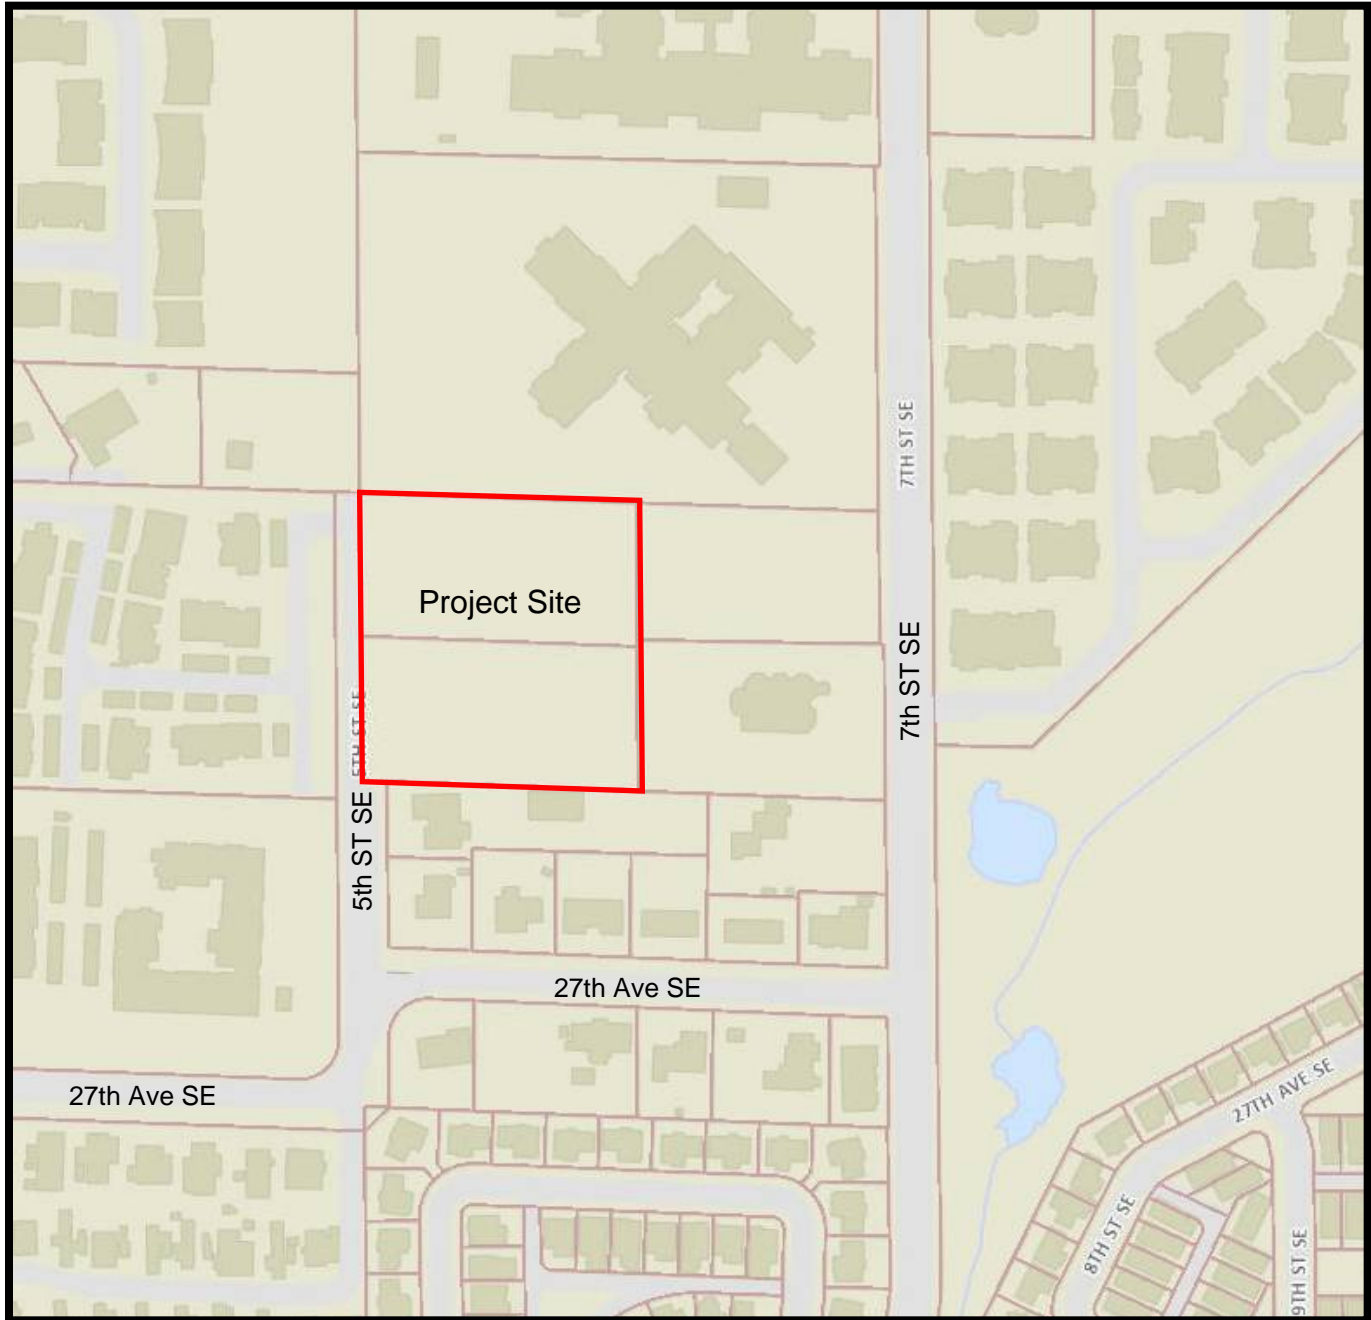

Vicinity Map

Bradbury Place Townhomes

Project Site Address: 2525 5th St. SE, Puyallup WA 98373

Parcel #s: 0419036002, 0419036003

Not to Scale

BRADBURY PLACE - VICINITY MAP