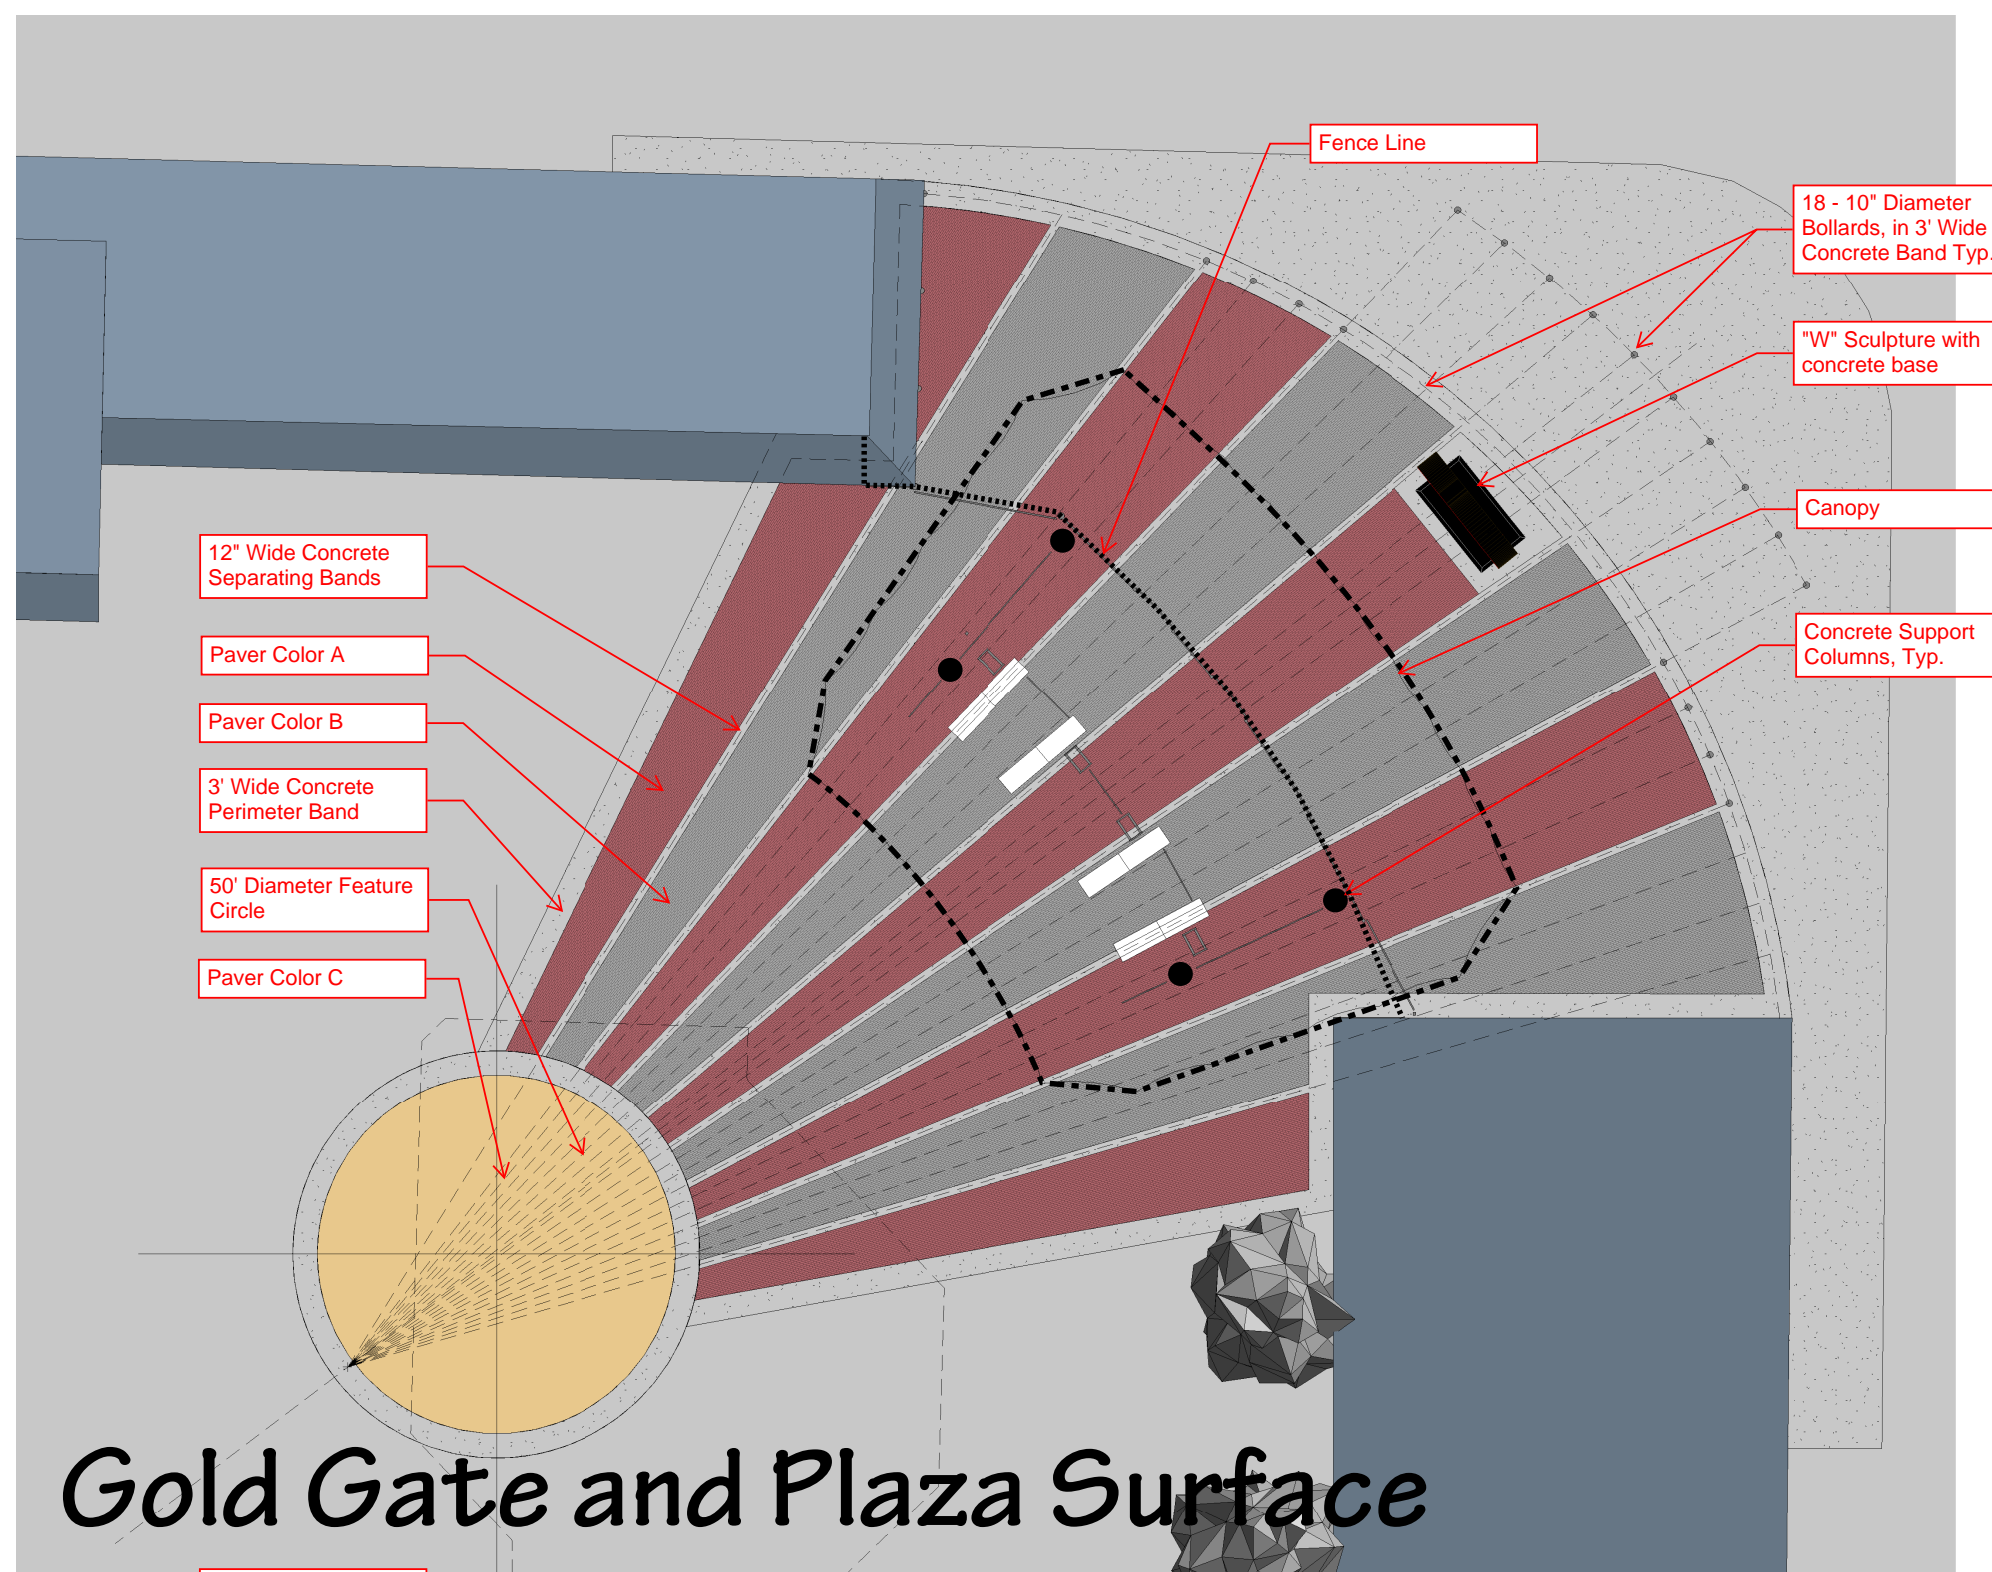

DRAWING TYPE

8.7.23

SHEET TITLE

SHEET #

A.01

Gold Gate and Plaza
Aerial View Looking SW

Gold Gate and Plaza
Site Plan No Scale

Gold Gate and Plaza Surface
Design Concept

Site Plan Concepts

SHEET #

A.02