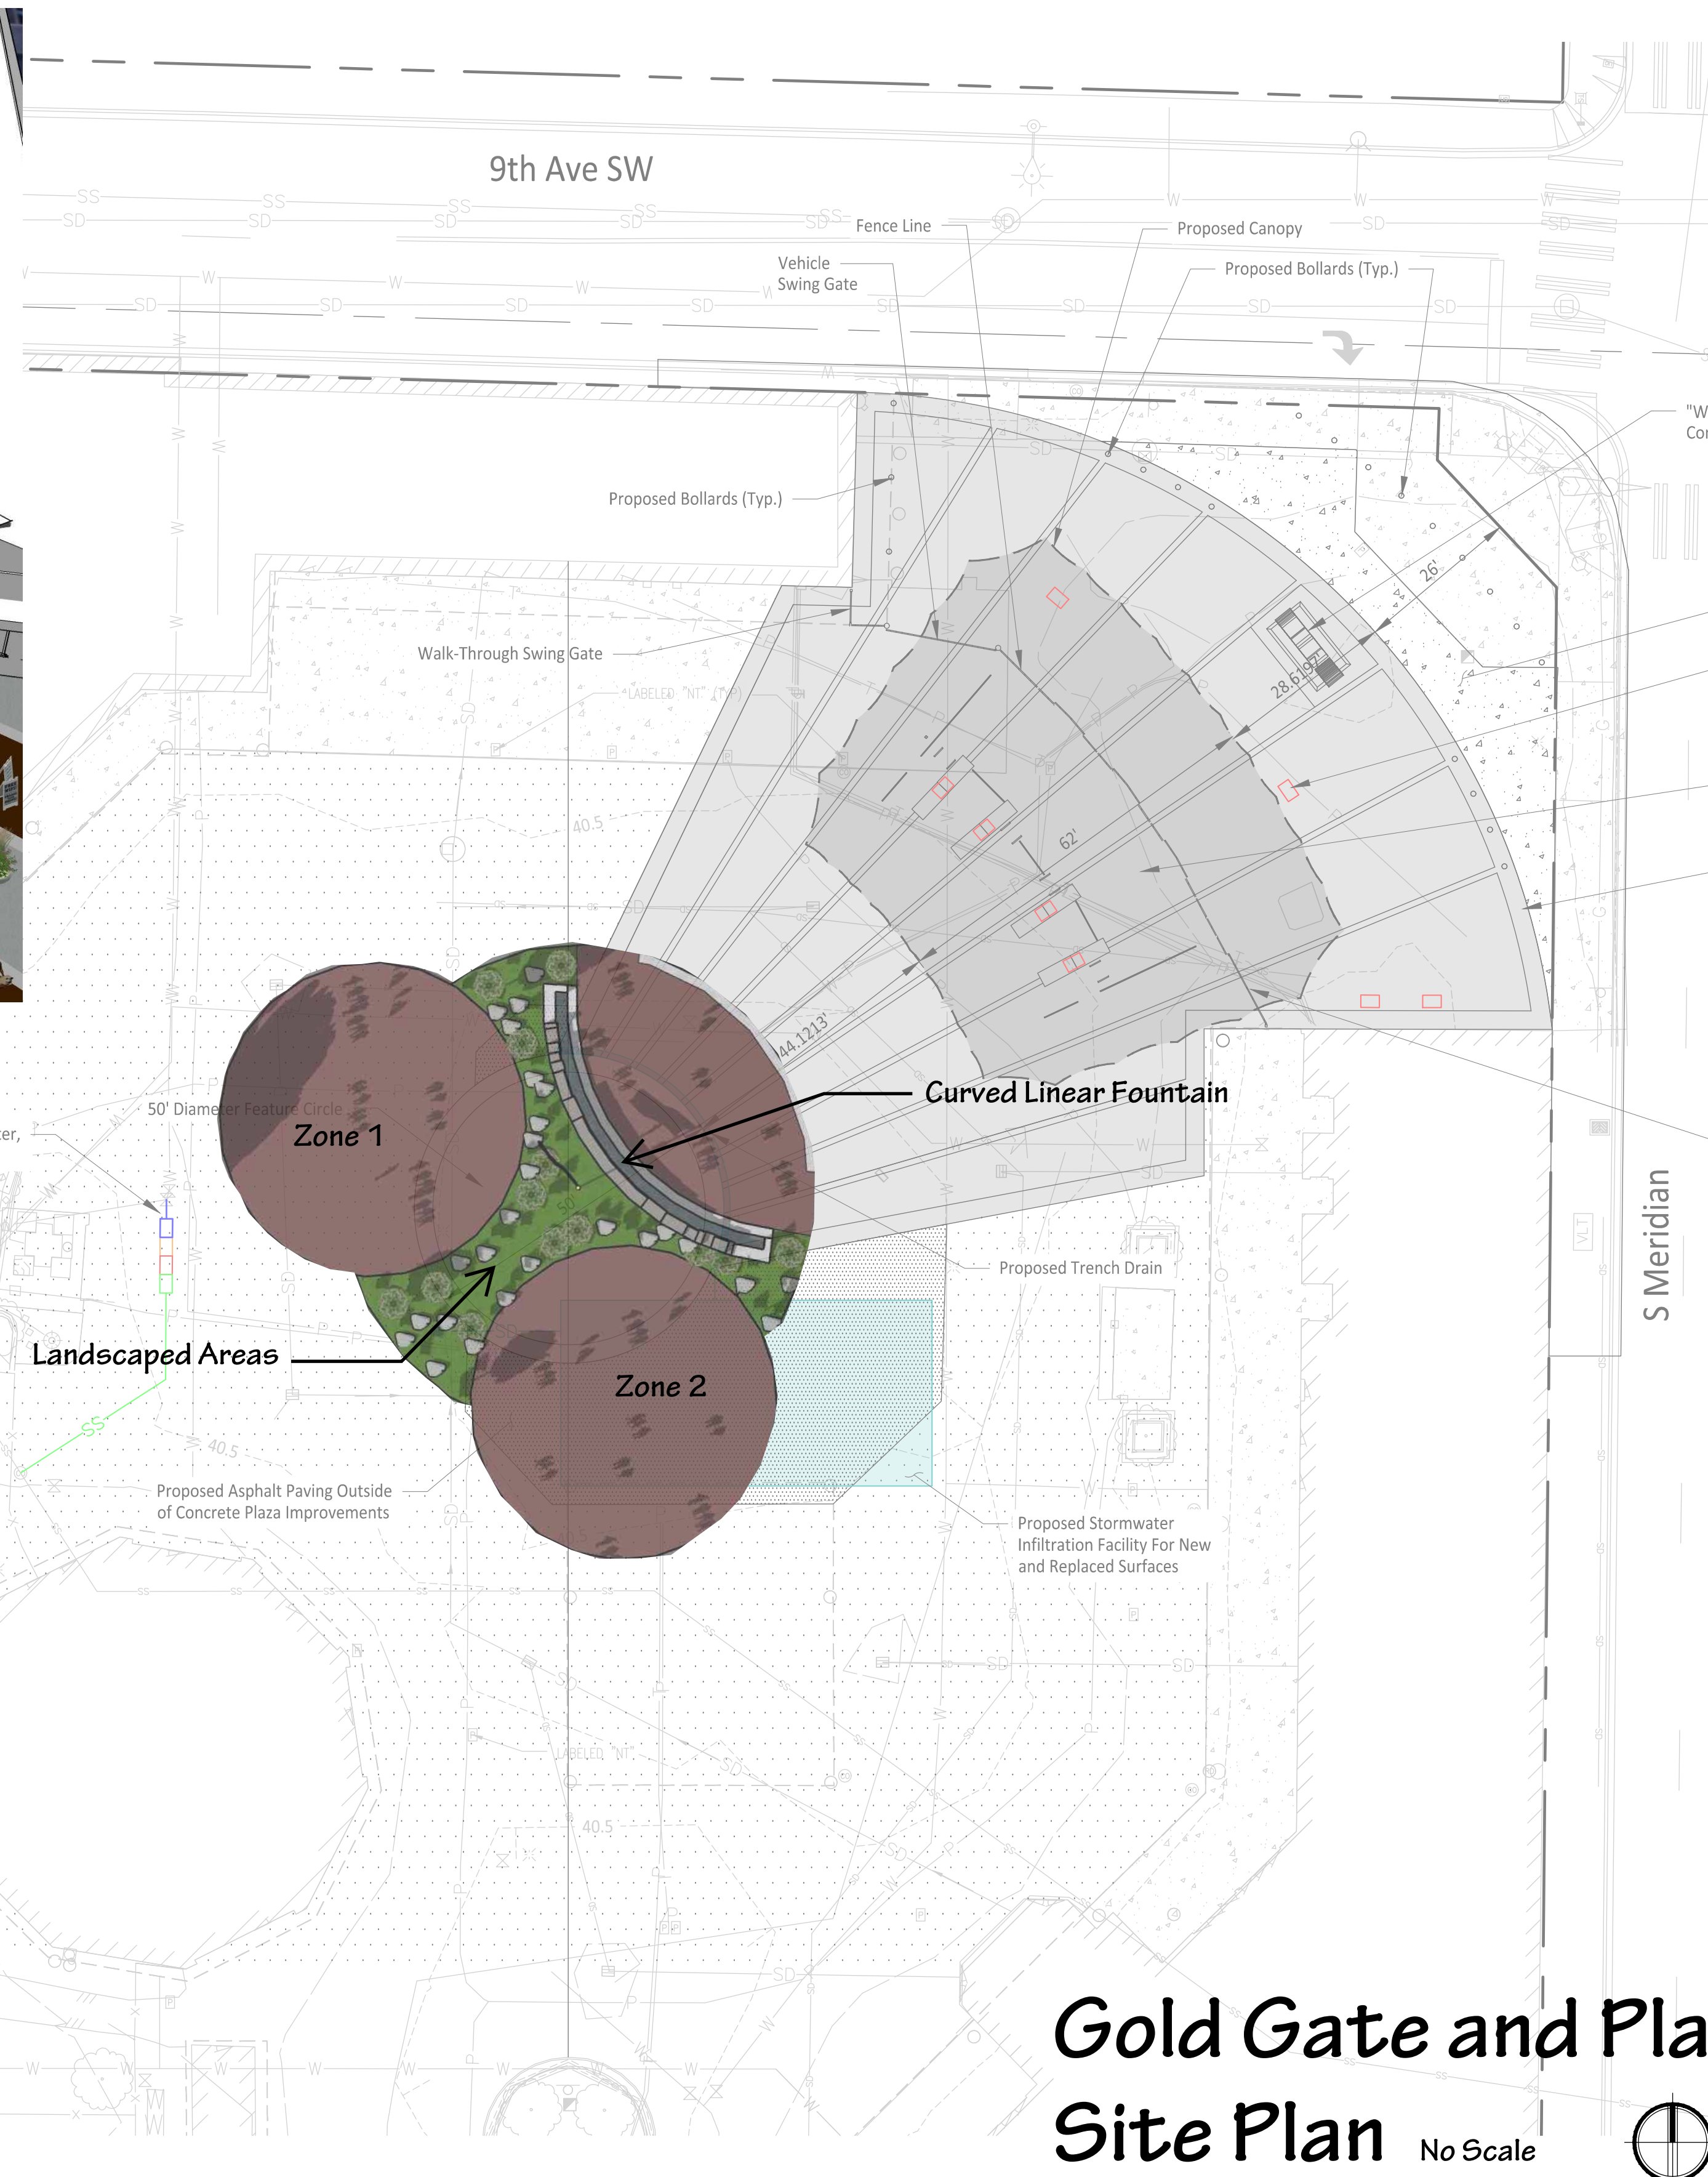

Washington State Fair - Gold Gate (main fair entrance)

JEFFREY E. BROWN
253.606.8324
jeff@jeffbrownarchitecture.com

ARCHITECTS

www.k-o.com

PROJECT NAME/ADDRESS

Washington State Fair
Gold Gate
Redevelopment

DRAWING TYPE

8.7.23

SHEET TITLE

SHEET #

A.01

Gold Gate and Plaza
Aerial View Looking SW

Gold Gate and Plaza
Site Plan No Scale

Gold Gate and Plaza Surface
Design Concept

Site Plan Concepts

SHEET #

A.02