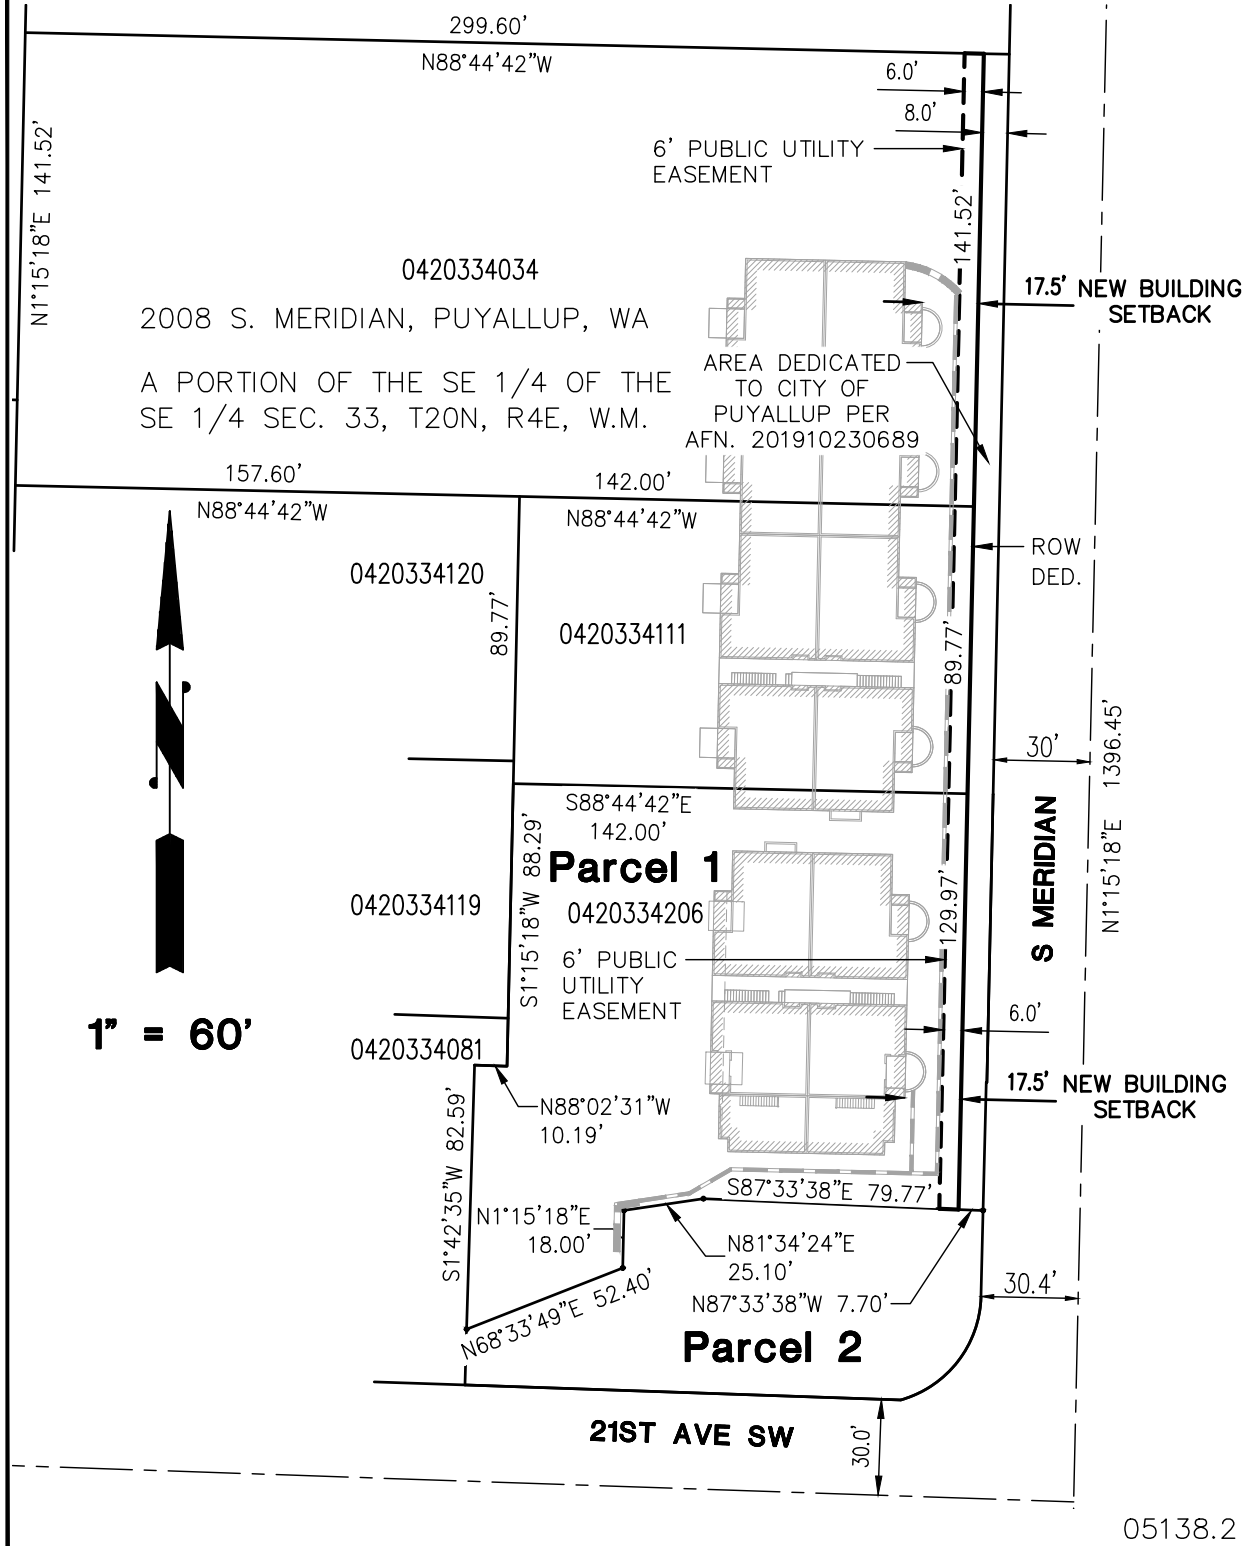

# C.E.S. NW INC.

CIVIL ENGINEERING & SURVEYING

429 - 29TH ST. NE, SUITE D Bus: (253) 848-4282  
PUYALLUP, WA 98372

## HUNTINGTON APARTMENTS

NEW BUILDING SETBACK LINE

EXHIBIT

**B**

12/3/2021

05138.2