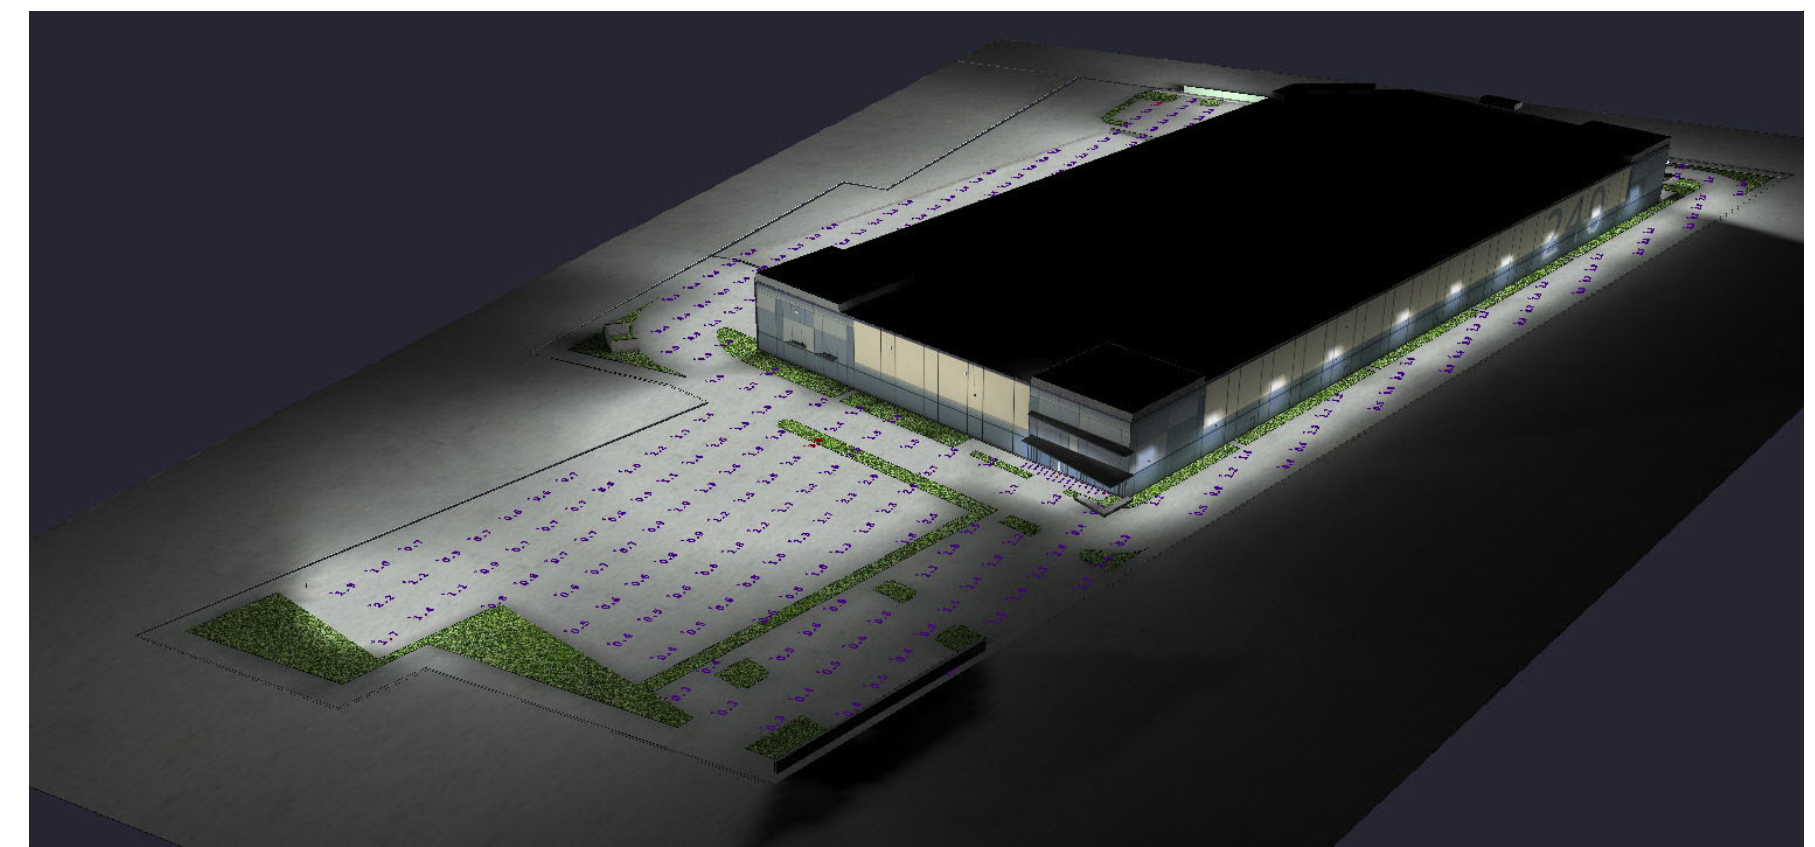

THE LIGHTING GROUP

Comments

Comments here

Drawn By: LMG

Checked By:

Date: 10/24/2022

Scale: NONE

CREF3 PUYALLUP OWNER LLC
REVISED SITE LIGHTING CALCS