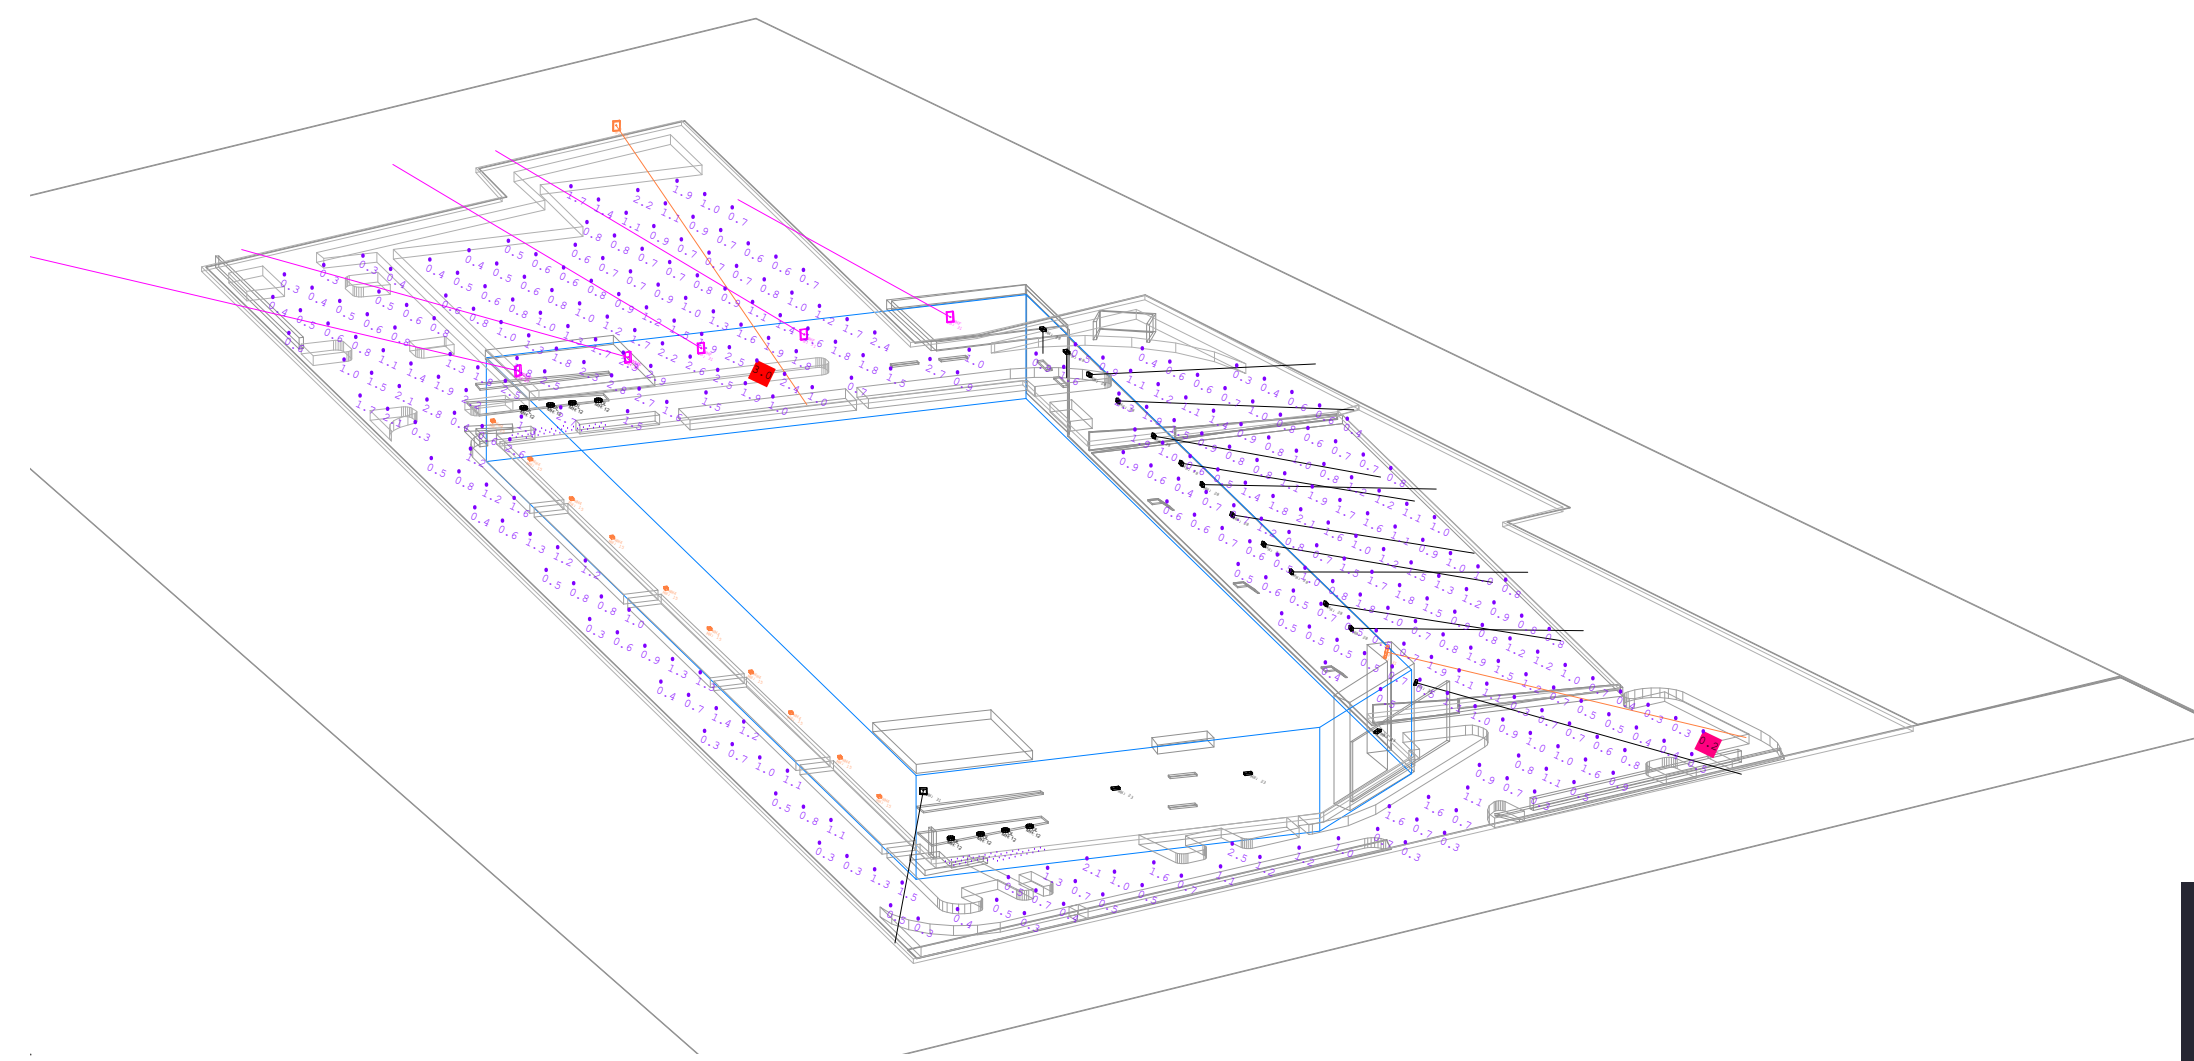

Scale: 1 inch= 80 Ft.

Scale: 1 inch= 80 Ft.

LIGHT MEASURED ON THE GROUND

Calculation Summary							
Label	CalcType	Units	Avg	Max	Min	Avg/Min	Max/Min
bdlg entry1	Illuminance	Fc	6.44	7.8	4.6	1.40	1.70
bdlg entry2	Illuminance	Fc	6.58	8.4	2.6	2.53	3.23
PARKING DRIVE AND LOADING	Illuminance	Fc	1.04	3.0	0.2	5.20	15.00

Luminaire Schedule								
Symbol	Qty	Description	Tag	MH	LLF	Luminaire Lumens	Luminaire Watts	[MANUFAC]
□	11	RSXF1 LED P2 40K SP		28, 31	0.910	9728	72.95	Lithonia Lighting
□	10	WDGE2 LED P2 40K 70CRI T2M	WM4	15	0.910	2326	18.9815	Lithonia Lighting
○	8	JSF 13IN 18LM 40K 90CRI	DL	12	0.910	1905	20.2	Juno Lighting
		MVOLT 2T WH						
□	5	WDGE3 LED P3 70CRI RFT 40K		23, 28	0.910	10145	71.6952	Lithonia Lighting
□	2	RSXF3 LED P4 40K AWFD	P	20, 31	0.910	40262	311.92	Lithonia Lighting
□	5	RSXF3 LED P4 40K NFL	WMF	31	0.900	39770	311.92	Lithonia Lighting
□	1	RSXF2 LED P3 40K WFL		31	0.900	20461	149.98	Lithonia Lighting

THE LIGHTING GROUP

Comments

Comments here

Drawn By: LMG

Checked By:

Date: 10/24/2022

Scale: NONE

CREF3 PUYALLUP OWNER LLC
REVISED SITE LIGHTING CALCS