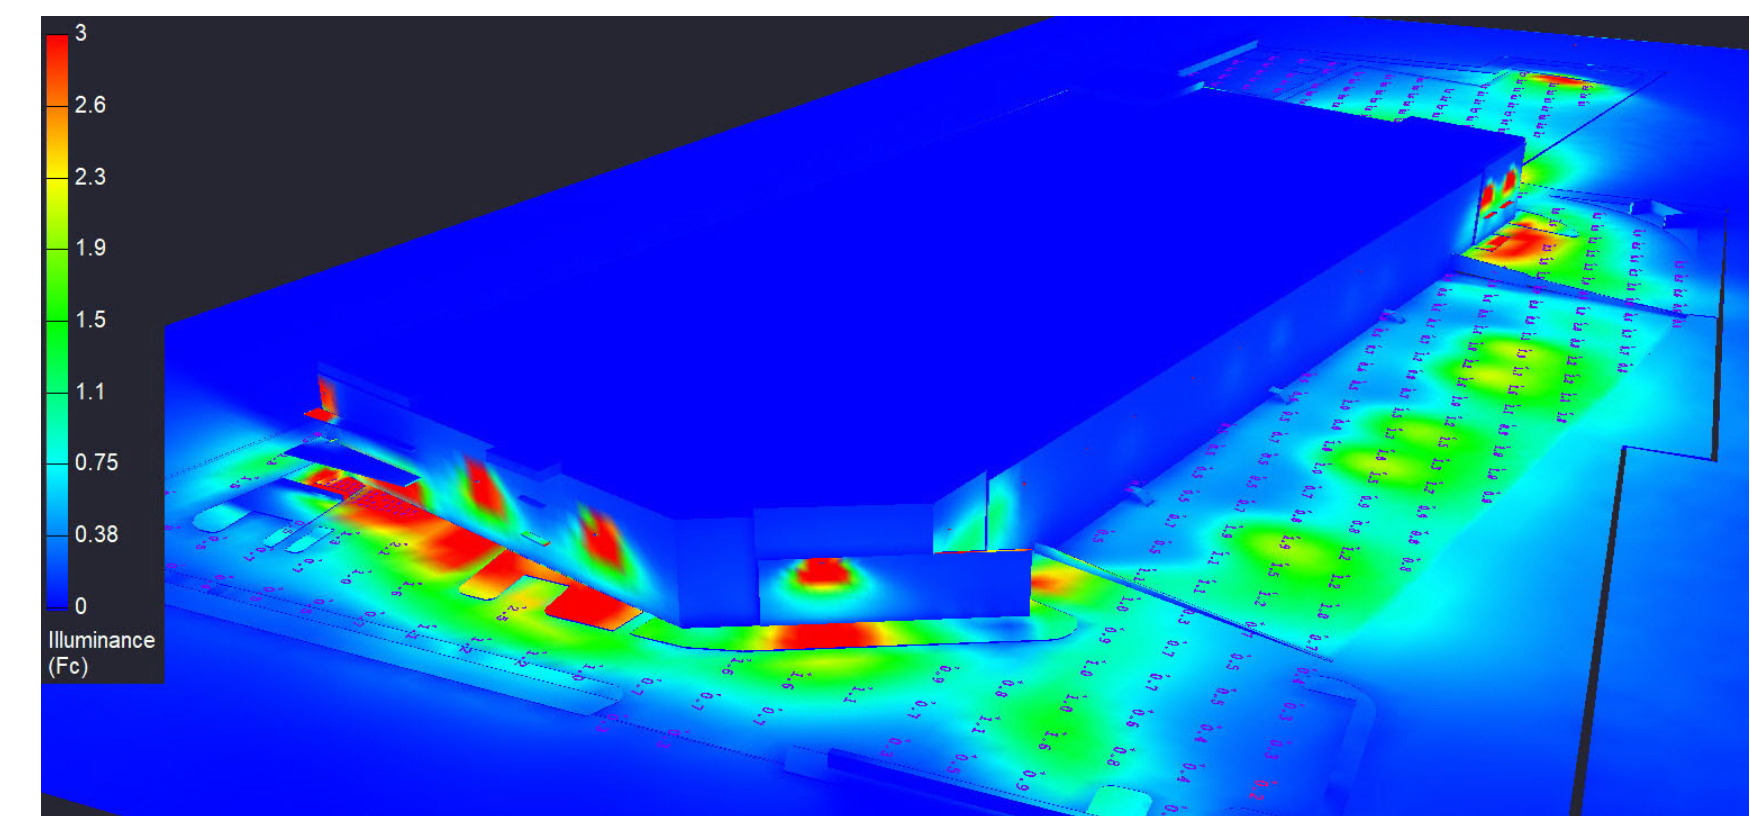

THE LIGHTING GROUP

Comments

Comments here

Drawn By: LMG

Checked By:

Date: 10/24/2022

Scale: NONE

CREF3 PUYALLUP OWNER LLC
REVISED SITE LIGHTING CALCS