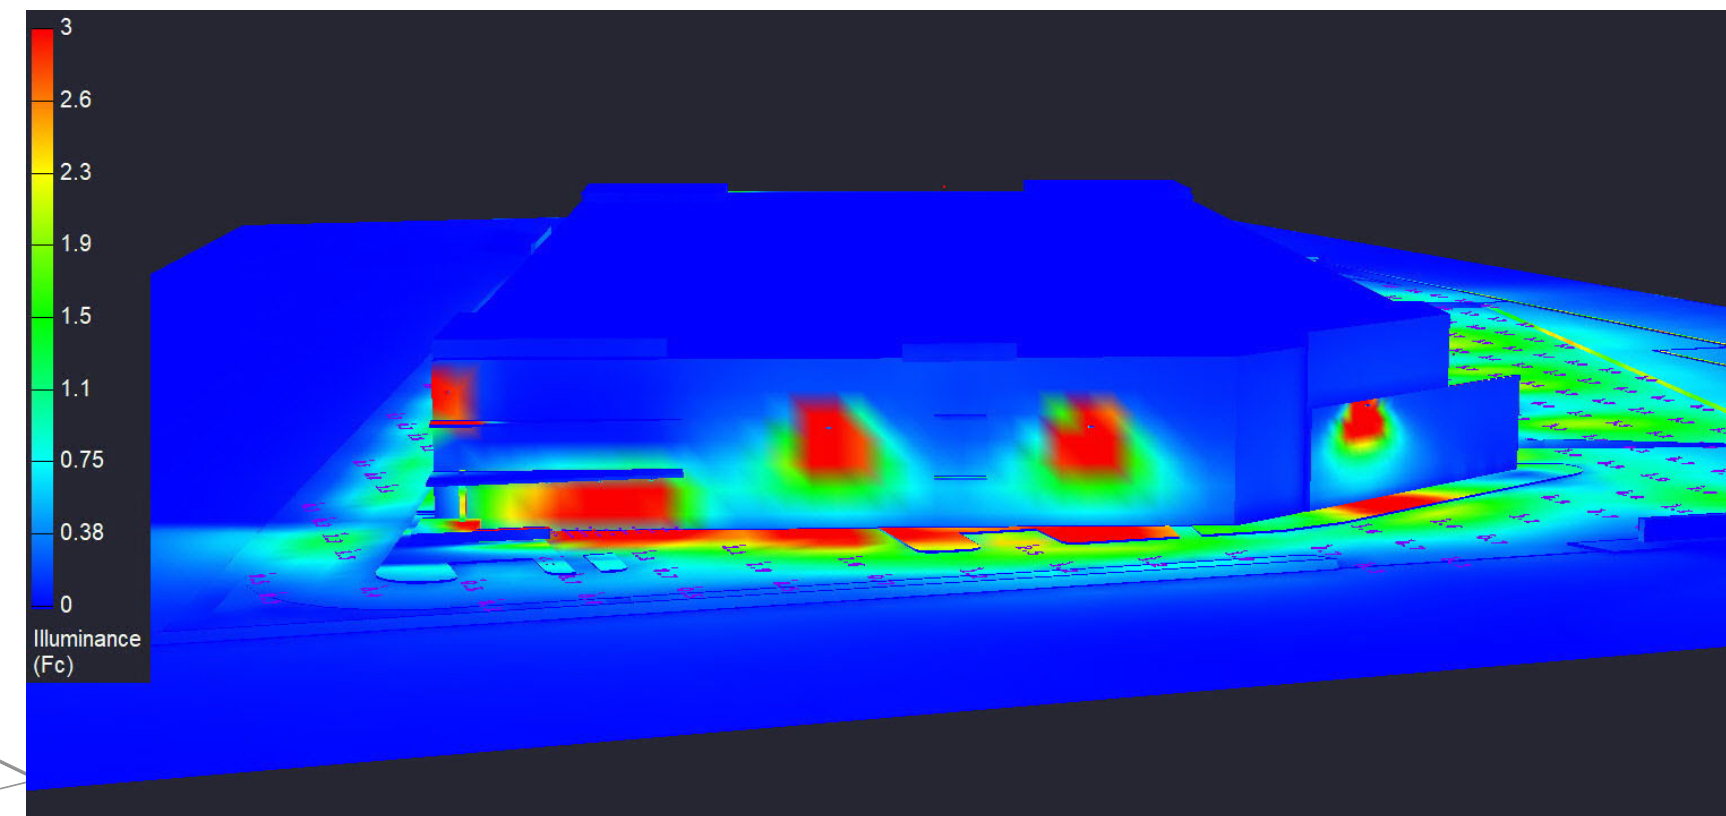

THE LIGHTING GROUP

Comments

Comments here

Drawn By: LMG

Checked By:

Date: 10/24/2022

Scale: NONE

CREF3 PUYALLUP OWNER LLC
REVISED SITE LIGHTING CALCS