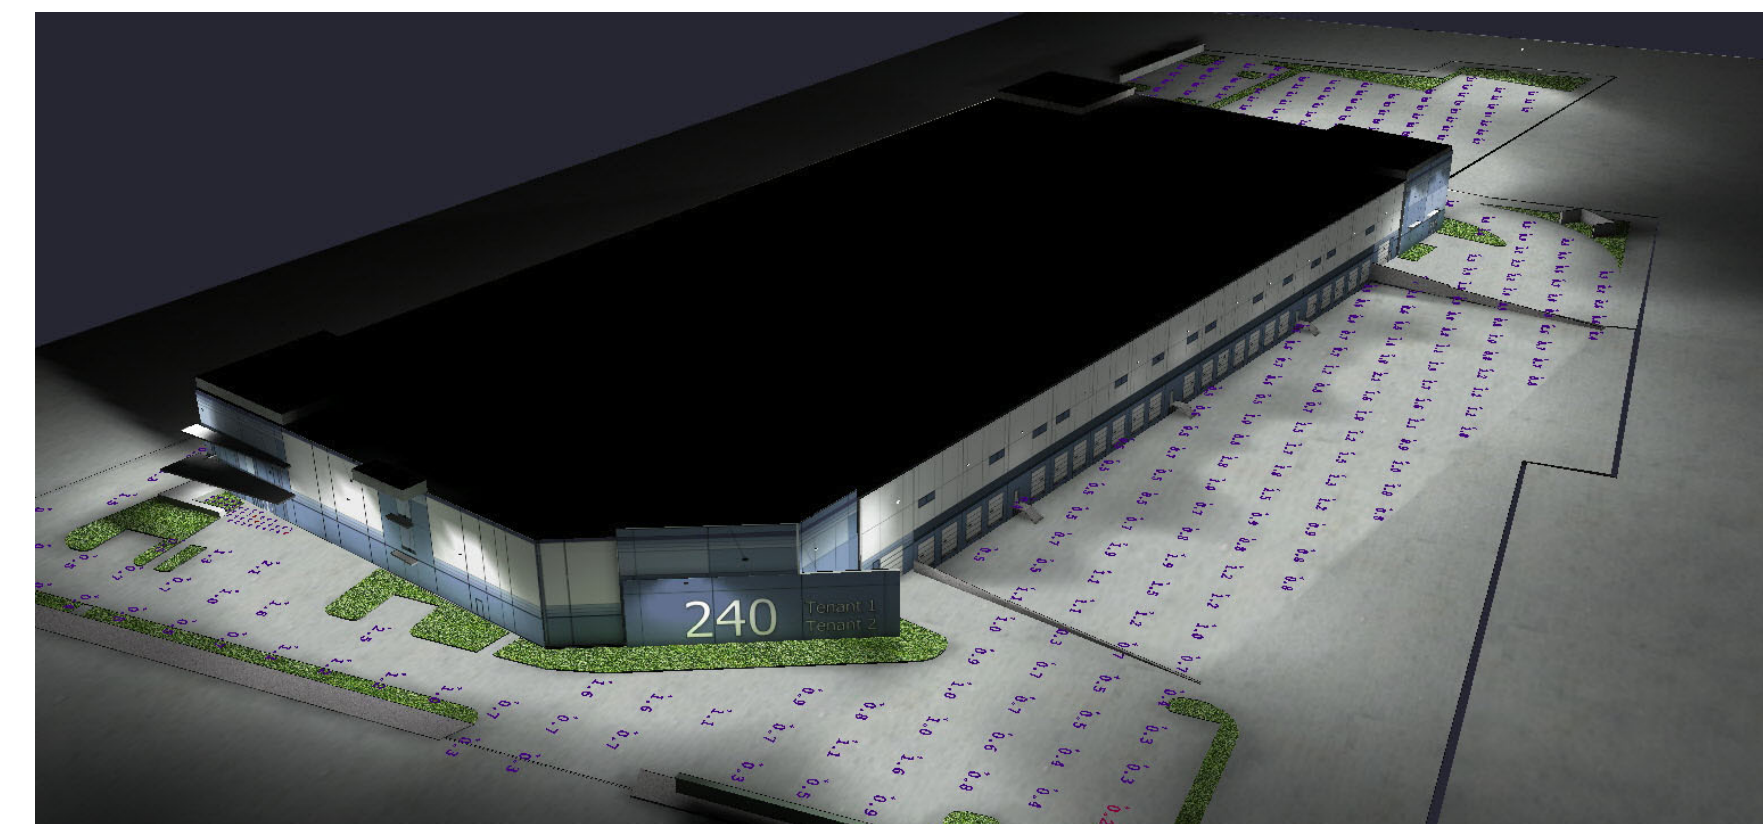

THE LIGHTING GROUP

Comments

Comments here

Drawn By: LMG

Checked By:

Date: 10/24/2022

Scale: NONE

CREF3 PUYALLUP OWNER LLC
REVISED SITE LIGHTING CALCS