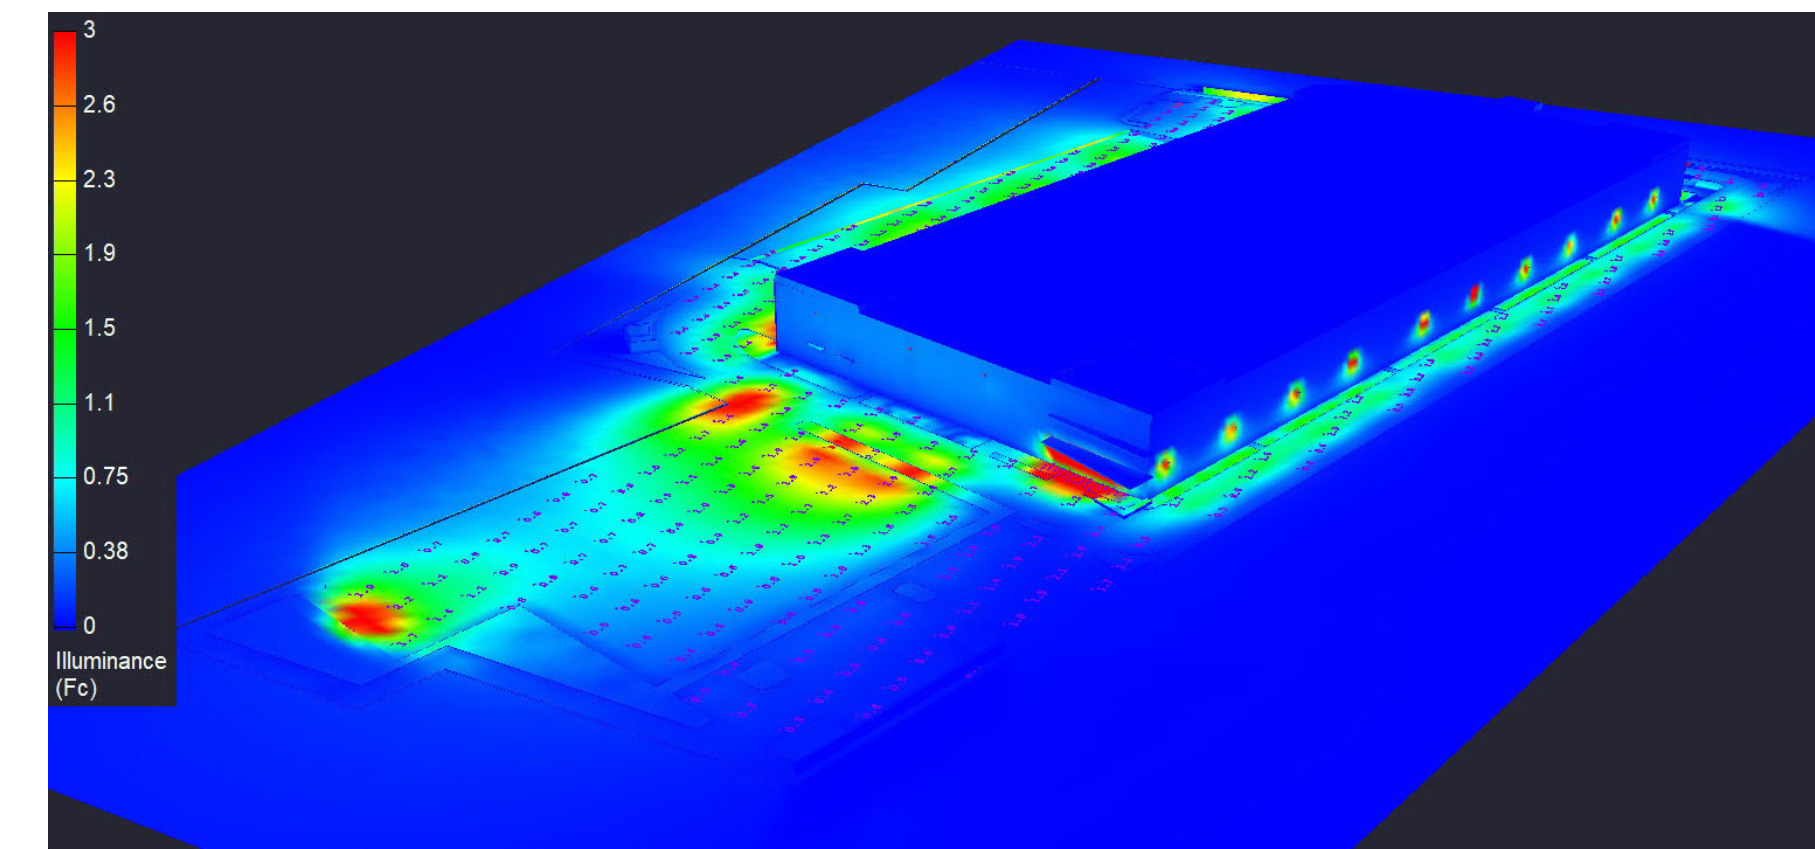

THE LIGHTING GROUP

Comments

Comments here

Drawn By: LMG

Checked By:

Date: 10/24/2022

Scale: NONE

CREF3 PUYALLUP OWNER LLC
REVISED SITE LIGHTING CALCS