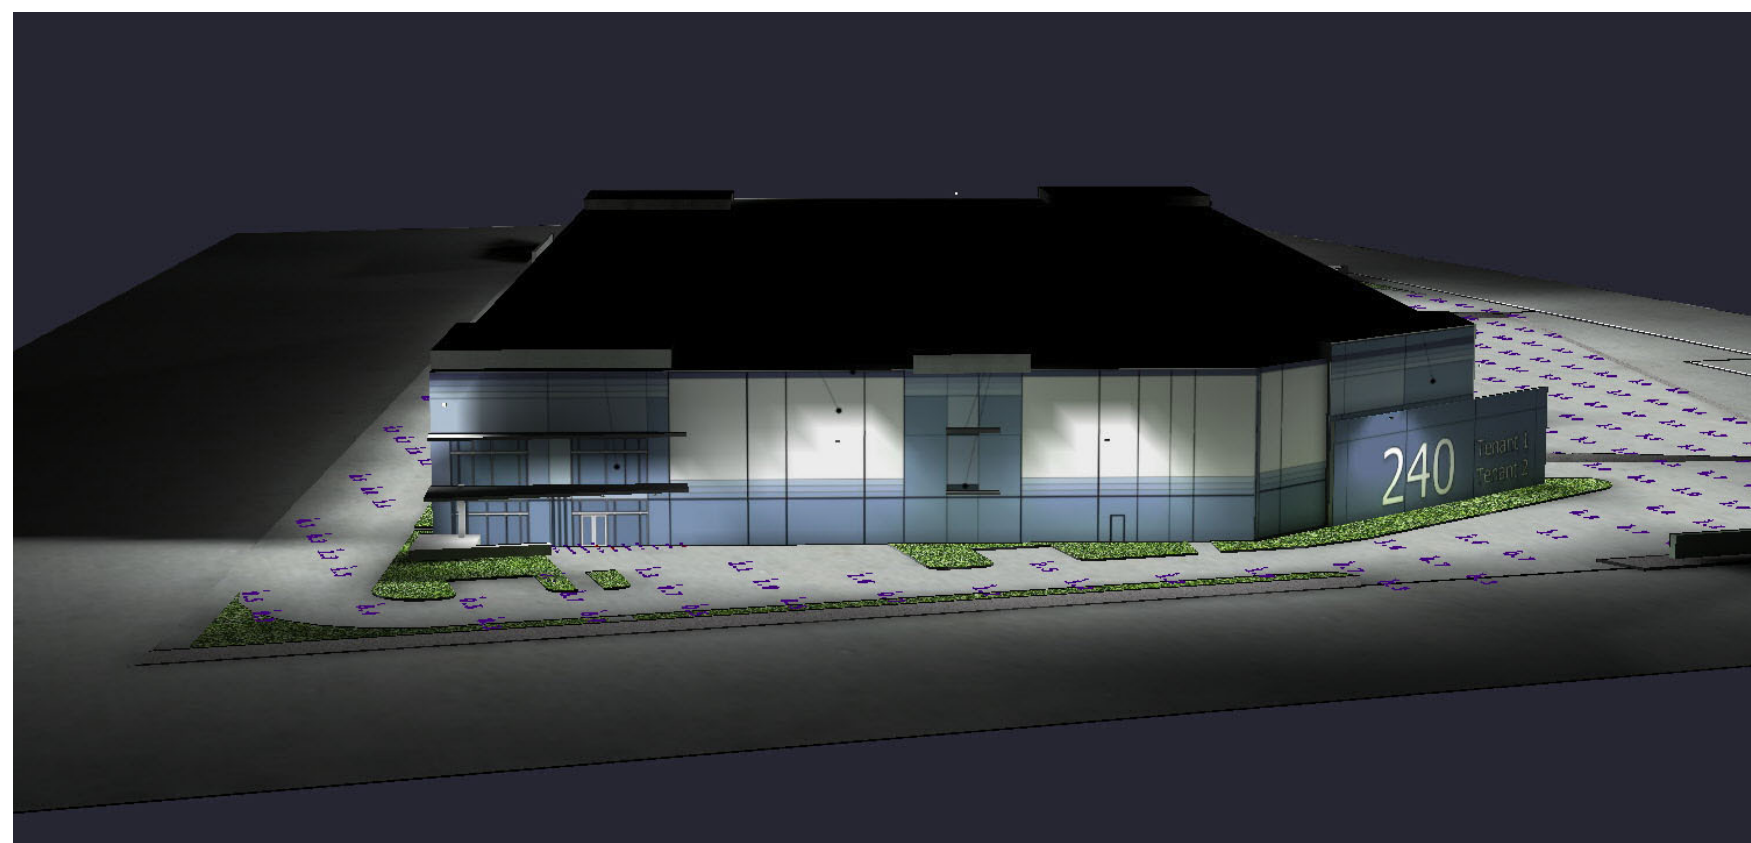

THE LIGHTING GROUP

Comments

Comments here

Drawn By: LMG

Checked By:

Date: 10/24/2022

Scale: NONE

CREF3 PUYALLUP OWNER LLC
REVISED SITE LIGHTING CALCS