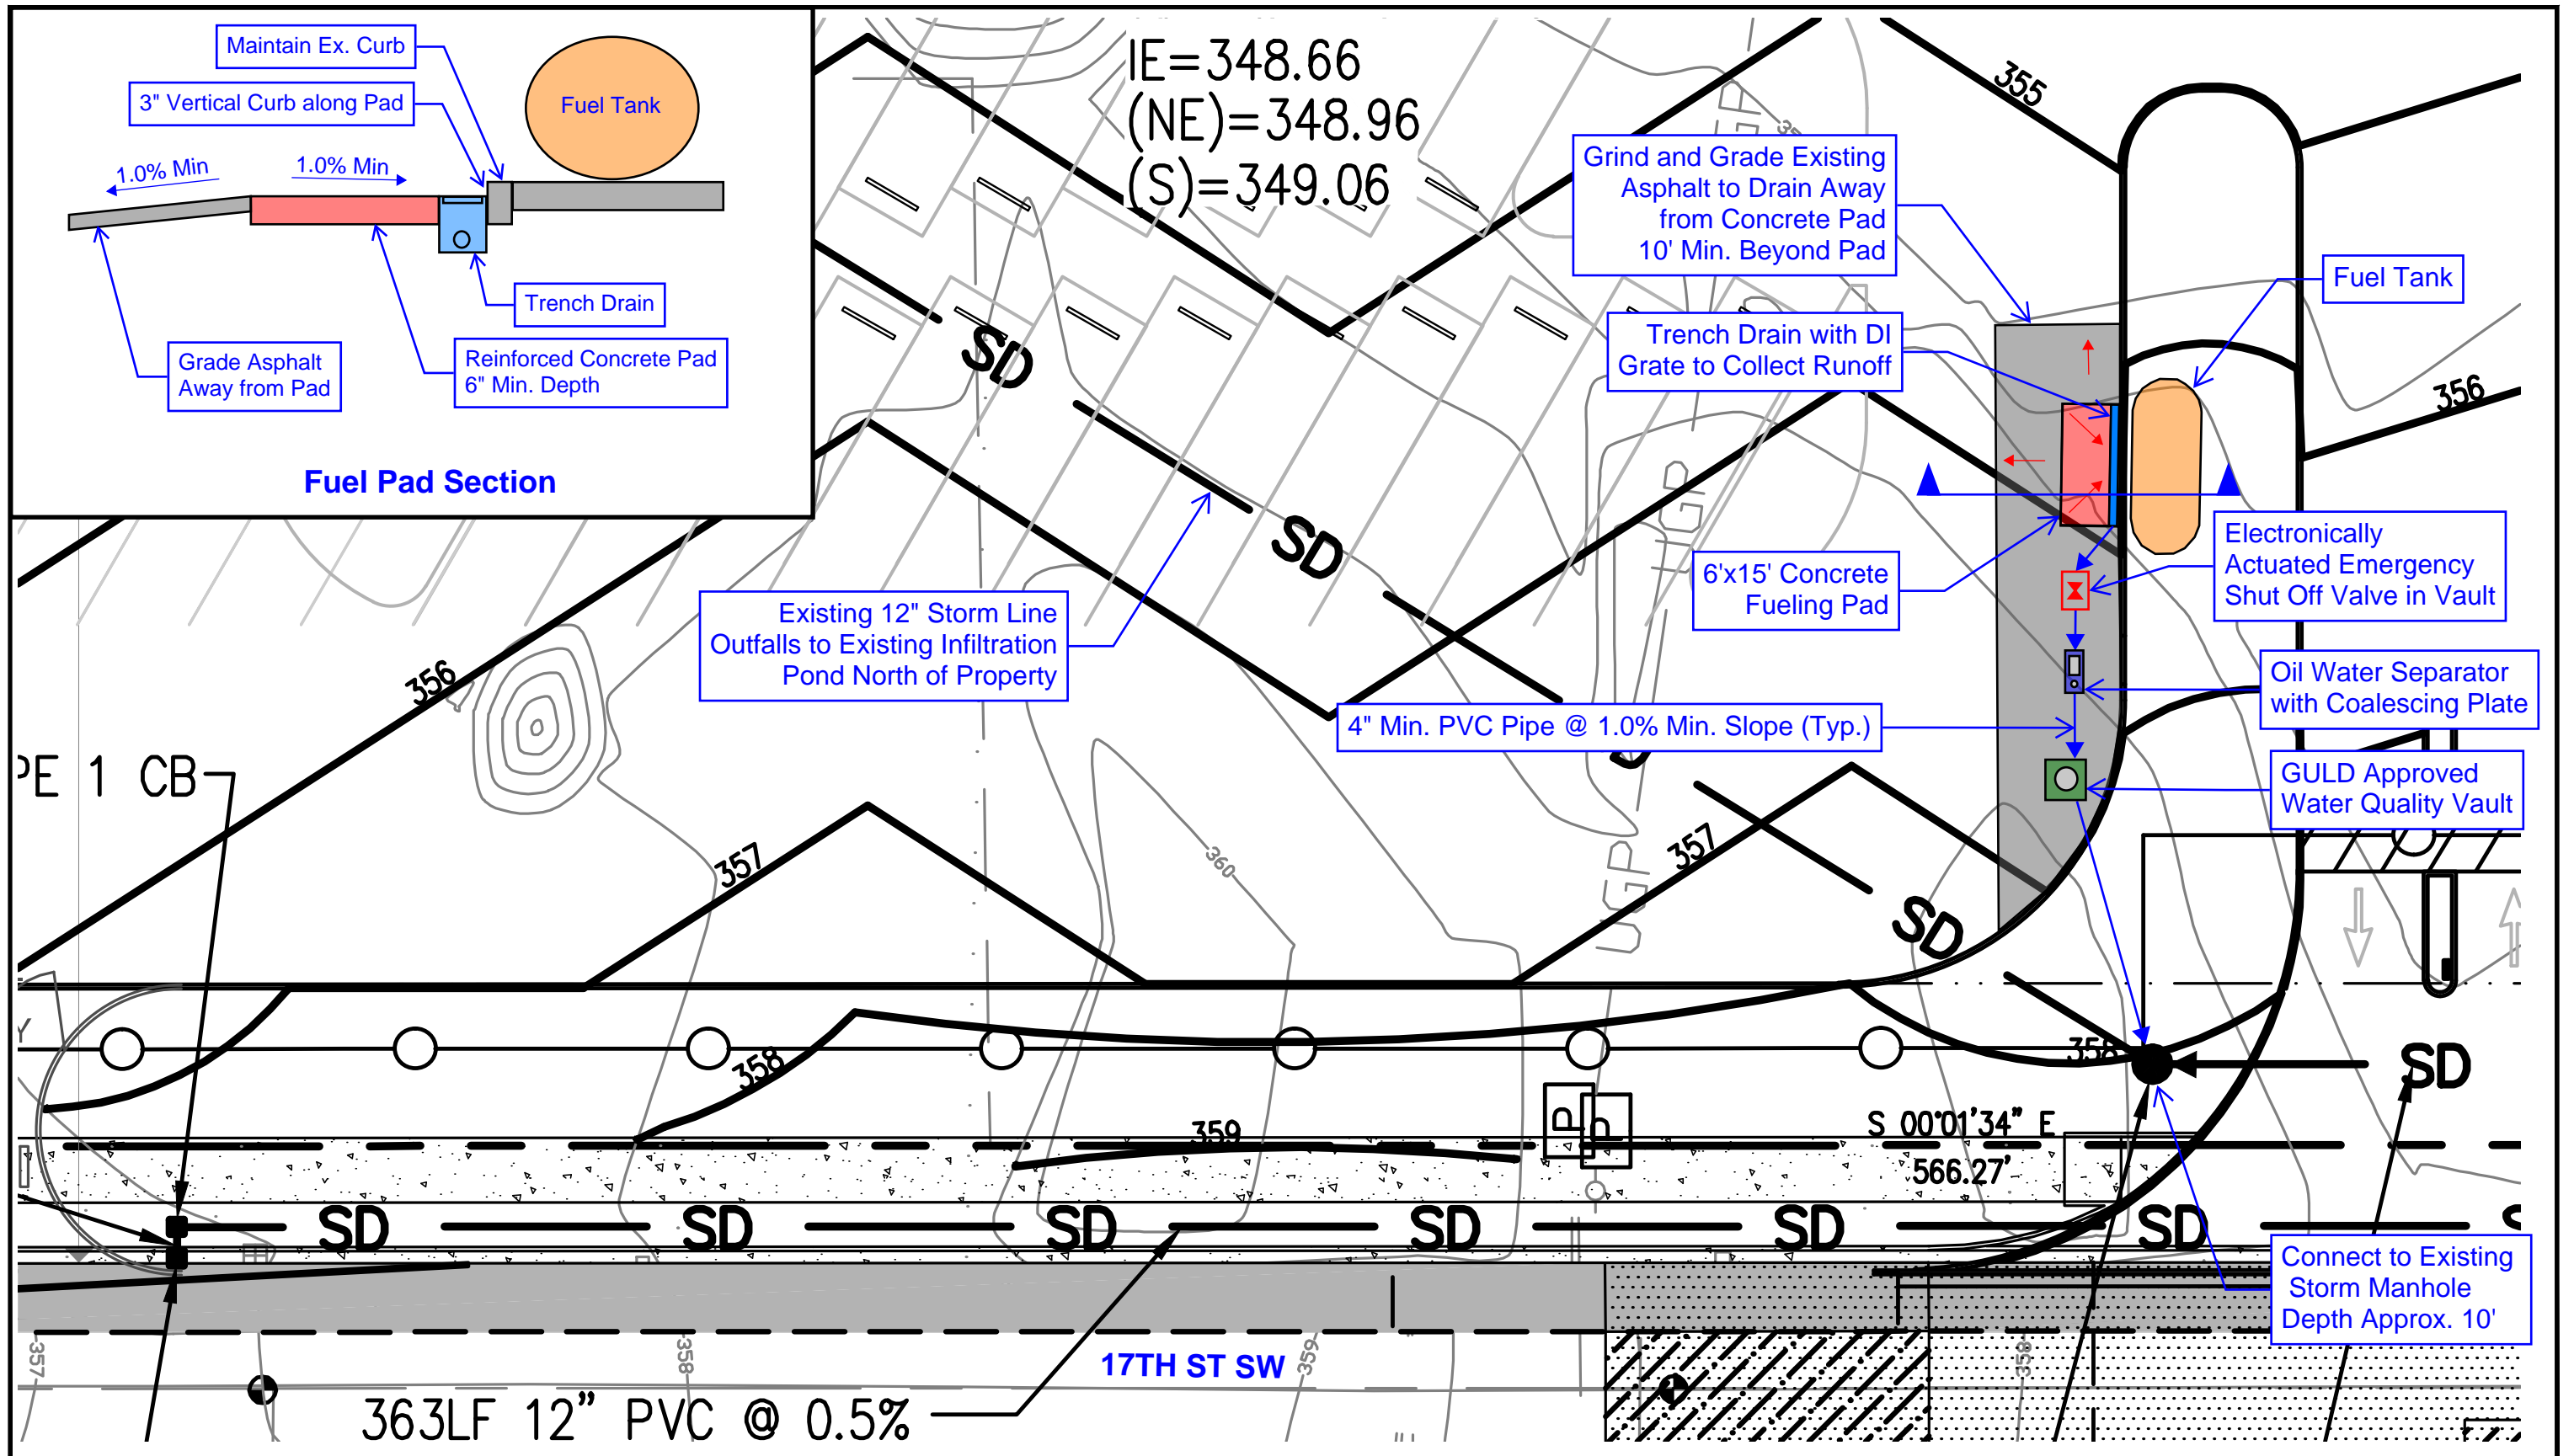

South Hill Transportation/Logistics Service Center

BUS DRIVER
TOILET BLDG.

3607 17th St SW

Puyallup school district food and...

OUTDOOR
ELEC. PANEL

Main Entrance

PETROL DISPENSING
LOCATION

TRANSPORTATION
OFFICE BLDG.
3605 17th St. SW

EXHIBIT E
STORMWATER TREATMENT

PSD SH - Transportation Facility Fuel
 Uncovered Station Site Plan

Figure 1

01/14/2026